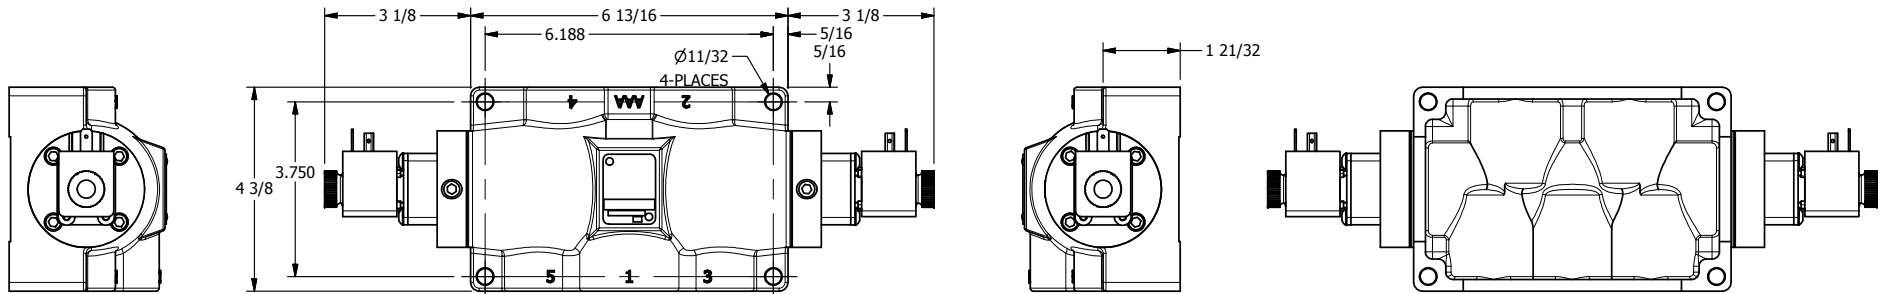

4

3

2

1

AAA
PRODUCTS
INTERNATIONAL

AAA PRODUCTS INTERNATIONAL
7114 Harry Hines Blvd
Dallas, TX 75235

TITLE: 3/4" SIDE PORT, DBL SOL, 3 POS,
SPR CTR, SOL SHFT, FLOAT CTR SPL
HIGH TEMP, DUST EXCLDR

DRAWING NO.:
DIM_ESY6GHL