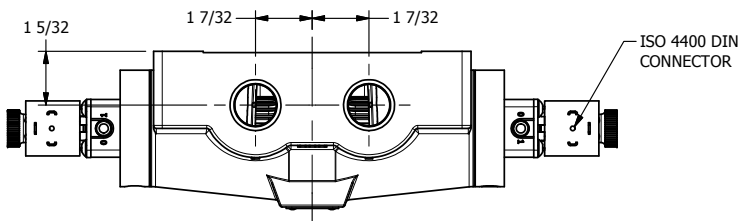

4

3

2

1

AAA
PRODUCTS
INTERNATIONAL

AAA PRODUCTS INTERNATIONAL
7114 Harry Hines Blvd
Dallas, TX 75235

TITLE: 3/4" SIDE PORT, DBL SOL, 3 POS,
SPR CTR, SOL SHFT, FLOAT CTR SPL
HIGH TEMP, DUST EXCLDR

DRAWING NO.:
DIM_ESY6GHL