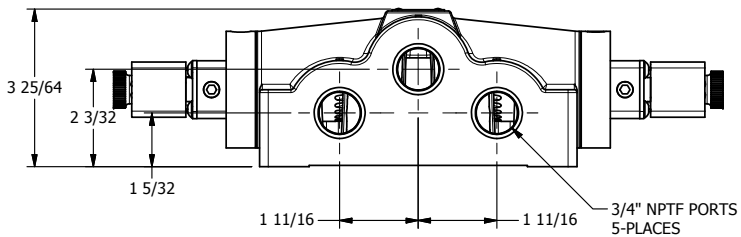

4

3

2

1

AAA
PRODUCTS
INTERNATIONAL

AAA PRODUCTS INTERNATIONAL
7114 Harry Hines Blvd
Dallas, TX 75235

TITLE: 3/4" SIDE PORT, DBL SOL, 3 POS,
SPR CTR, SOL SHFT, FLOAT CTR SPL
HIGH TEMP, DUST EXCLDR

DRAWING NO.:
DIM_ESY6GHL