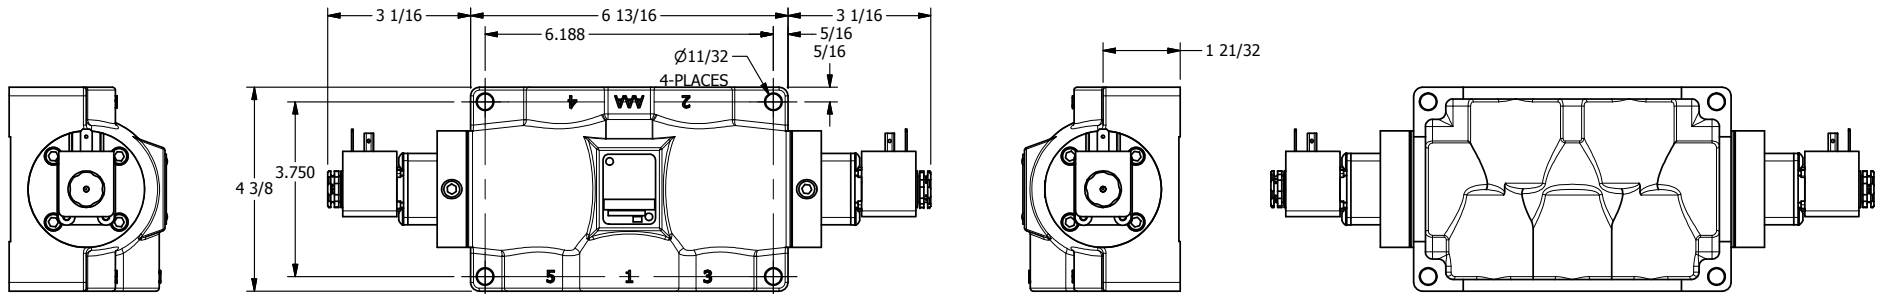

4

3

2

1

AAA
PRODUCTS
INTERNATIONAL

AAA PRODUCTS INTERNATIONAL
7114 Harry Hines Blvd
Dallas, TX 75235

TITLE: 3/4" SIDE PORT, DBL SOL, 3 POS,
SPR CTR, SOL SHFT, FLOAT CTR SPL
HIGH TEMP, SIDE VENT

DRAWING NO.:
DIM_ESY6GHC