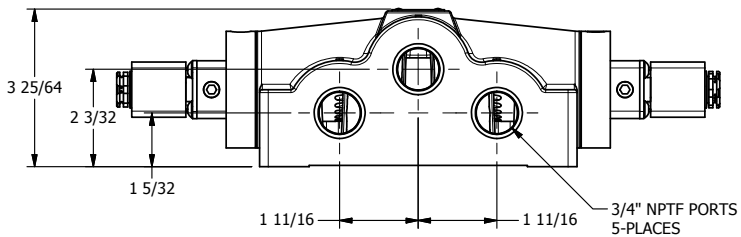

4

3

2

1

AAA
PRODUCTS
INTERNATIONAL

AAA PRODUCTS INTERNATIONAL
7114 Harry Hines Blvd
Dallas, TX 75235

TITLE: 3/4" SIDE PORT, DBL SOL, 3 POS,
SPR CTR, SOL SHFT, FLOAT CTR SPL
HIGH TEMP, SIDE VENT

DRAWING NO.:
DIM_ESY6GHC