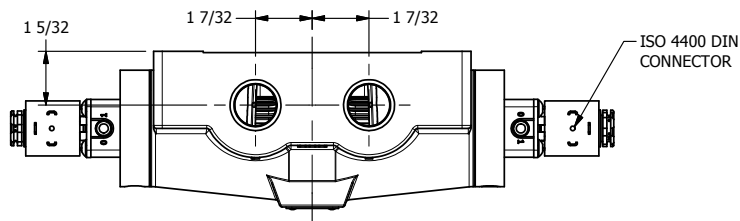

4

3

2

1

AAA
PRODUCTS
INTERNATIONAL

AAA PRODUCTS INTERNATIONAL
7114 Harry Hines Blvd
Dallas, TX 75235

TITLE: 3/4" SIDE PORT, DBL SOL, 3 POS,
SPR CTR, SOL SHFT, FLOAT CTR SPL
HIGH TEMP, SIDE VENT

DRAWING NO.:
DIM_ESY6GHC