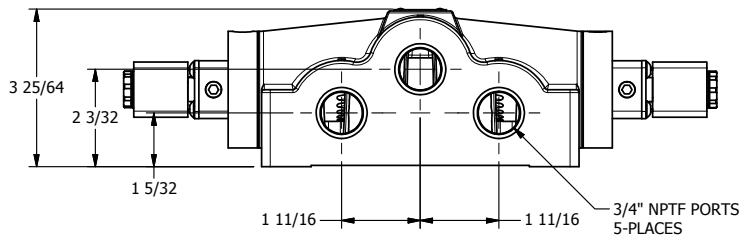

4

3

2

1

AAA
PRODUCTS
INTERNATIONAL

**AAA PRODUCTS
INTERNATIONAL**
7114 Harry Hines Blvd
Dallas, TX 75235

TITLE: 3/4" SIDE PORT, DBL SOL, 3 POS,
SPR CTR, SOL SHFT, FLOAT CTR SPL
HIGH TEMP

DRAWING NO.:
DIM_ESY6GH