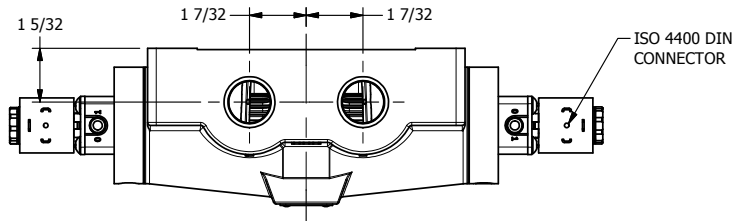

4

3

2

1

AAA
PRODUCTS
INTERNATIONAL

**AAA PRODUCTS
INTERNATIONAL**
7114 Harry Hines Blvd
Dallas, TX 75235

TITLE: 3/4" SIDE PORT, DBL SOL, 3 POS,
SPR CTR, SOL SHFT, FLOAT CTR SPL
HIGH TEMP

DRAWING NO.:
DIM_ESY6GH