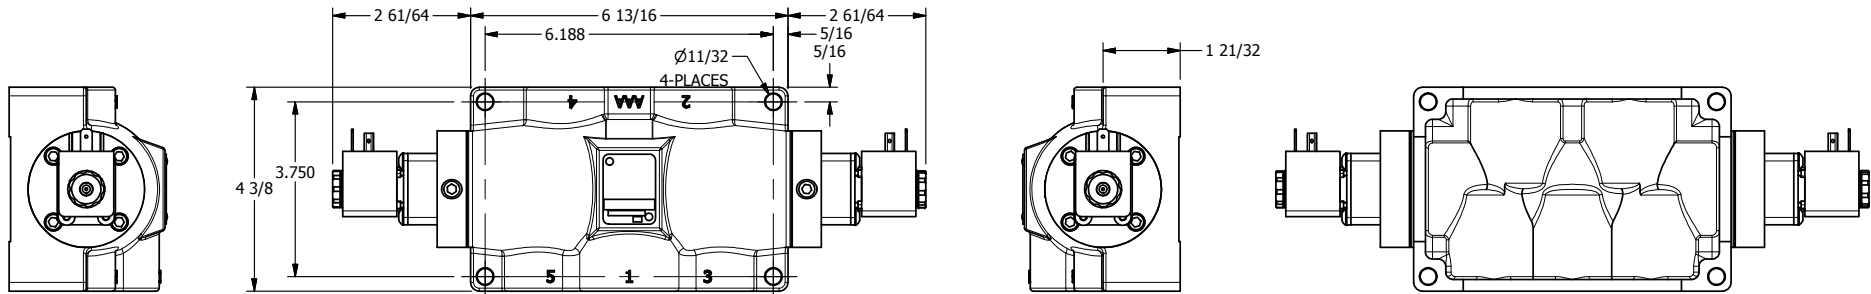

4

3

2

1

AAA
PRODUCTS
INTERNATIONAL

**AAA PRODUCTS
INTERNATIONAL**
7114 Harry Hines Blvd
Dallas, TX 75235

TITLE: 3/4" SIDE PORT, DBL SOL, 3 POS,
SPR CTR, SOL SHFT, FLOAT CTR SPL
HIGH TEMP

DRAWING NO.:
DIM_ESY6GH