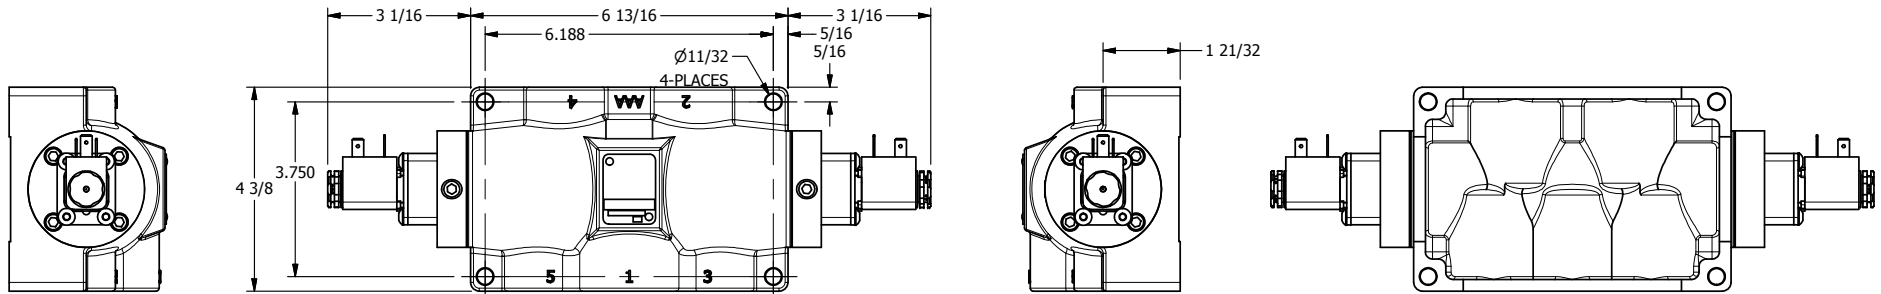

4

3

2

1

**AAA**  
PRODUCTS  
INTERNATIONAL

**AAA PRODUCTS  
INTERNATIONAL**  
7114 Harry Hines Blvd  
Dallas, TX 75235

TITLE: 3/4" SIDE PORT, DBL SOL, 3 POS,  
SPR CTR, SOL SHFT, FLOAT CTR SPL,  
SIDE VENT

DRAWING NO.:  
DIM\_ESY6GC