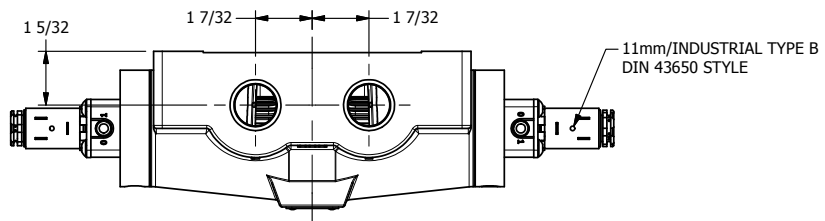

4

3

2

1

**AAA**  
PRODUCTS  
INTERNATIONAL

**AAA PRODUCTS  
INTERNATIONAL**  
7114 Harry Hines Blvd  
Dallas, TX 75235

TITLE: 3/4" SIDE PORT, DBL SOL, 3 POS,  
SPR CTR, SOL SHFT, FLOAT CTR SPL,  
SIDE VENT

DRAWING NO.:  
DIM\_ESY6GC