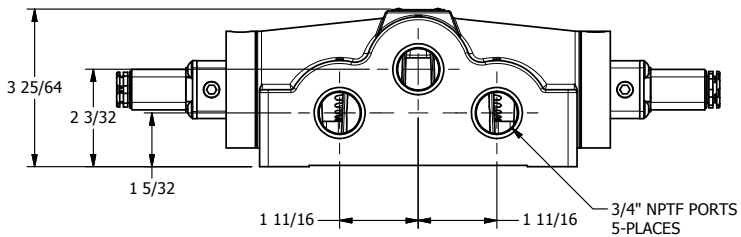

4

3

2

1

**AAA**  
PRODUCTS  
INTERNATIONAL

**AAA PRODUCTS  
INTERNATIONAL**  
7114 Harry Hines Blvd  
Dallas, TX 75235

TITLE: 3/4" SIDE PORT, DBL SOL, 3 POS,  
SPR CTR, SOL SHFT, FLOAT CTR SPL,  
SIDE VENT

DRAWING NO.:  
DIM\_ESY6GC