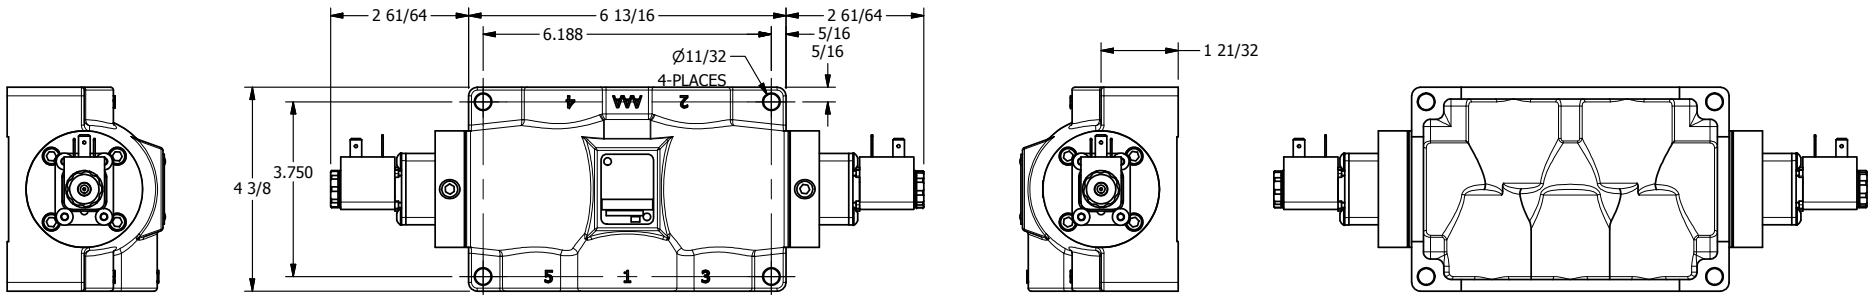

4

3

2

1

**AAA**  
PRODUCTS  
INTERNATIONAL

**AAA PRODUCTS  
INTERNATIONAL**  
7114 Harry Hines Blvd  
Dallas, TX 75235

TITLE: 3/4" SIDE PORT, DBL SOL, 3 POS,  
SPR CTR, SOL SHFT, FLOAT CTR SPL

DRAWING NO.:  
DIM\_ESY6G