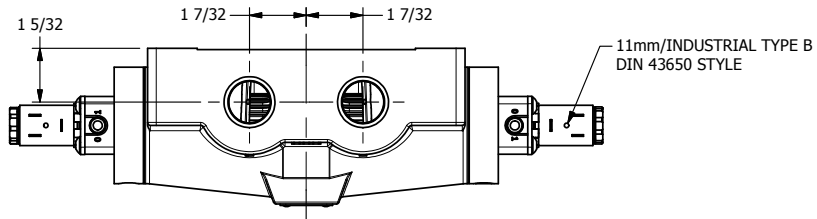

4

3

2

1

**AAA**  
PRODUCTS  
INTERNATIONAL

**AAA PRODUCTS  
INTERNATIONAL**  
7114 Harry Hines Blvd  
Dallas, TX 75235

TITLE: 3/4" SIDE PORT, DBL SOL, 3 POS,  
SPR CTR, SOL SHFT, FLOAT CTR SPL

DRAWING NO.:  
DIM\_ESY6G