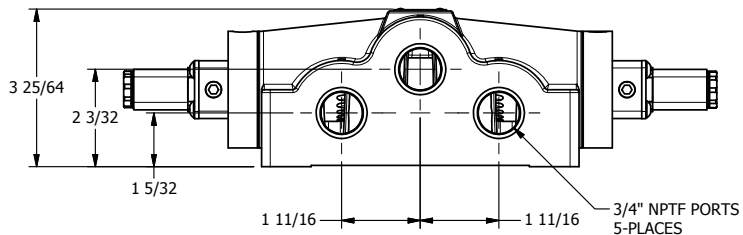

4

3

2

1

**AAA**  
PRODUCTS  
INTERNATIONAL

**AAA PRODUCTS  
INTERNATIONAL**  
7114 Harry Hines Blvd  
Dallas, TX 75235

TITLE: 3/4" SIDE PORT, DBL SOL, 3 POS,  
SPR CTR, SOL SHFT, FLOAT CTR SPL

DRAWING NO.:  
DIM\_ESY6G