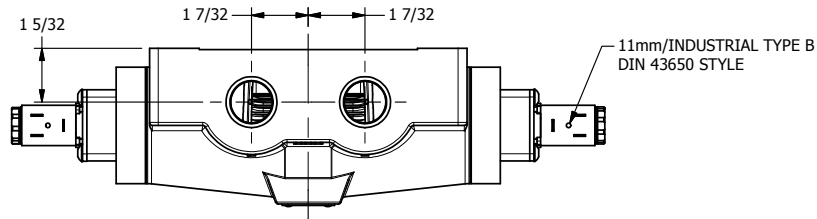

4

3

2

1

AAA
PRODUCTS
INTERNATIONAL

**AAA PRODUCTS
INTERNATIONAL**
7114 Harry Hines Blvd
Dallas, TX 75235

TITLE: 3/4" SIDE PORT, DBL SOL, 3 POS,
SPR CTR, SOL SHFT, REGEN CTR SPL,
EXT PILOT

DRAWING NO.:
DIM_ESY6DZ