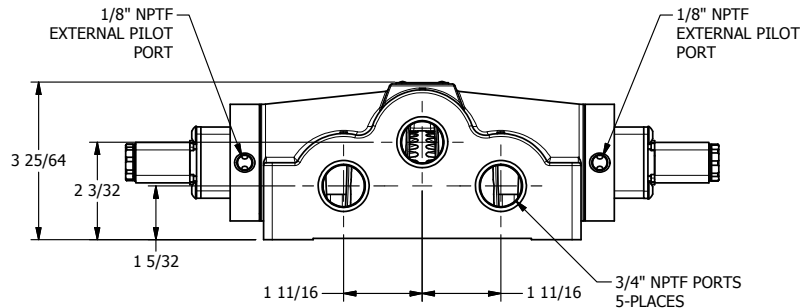

4

3

2

1

AAA
PRODUCTS
INTERNATIONAL

**AAA PRODUCTS
INTERNATIONAL**
7114 Harry Hines Blvd
Dallas, TX 75235

TITLE: 3/4" SIDE PORT, DBL SOL, 3 POS,
SPR CTR, SOL SHFT, REGEN CTR SPL,
EXT PILOT

DRAWING NO.:
DIM_ESY6DZ