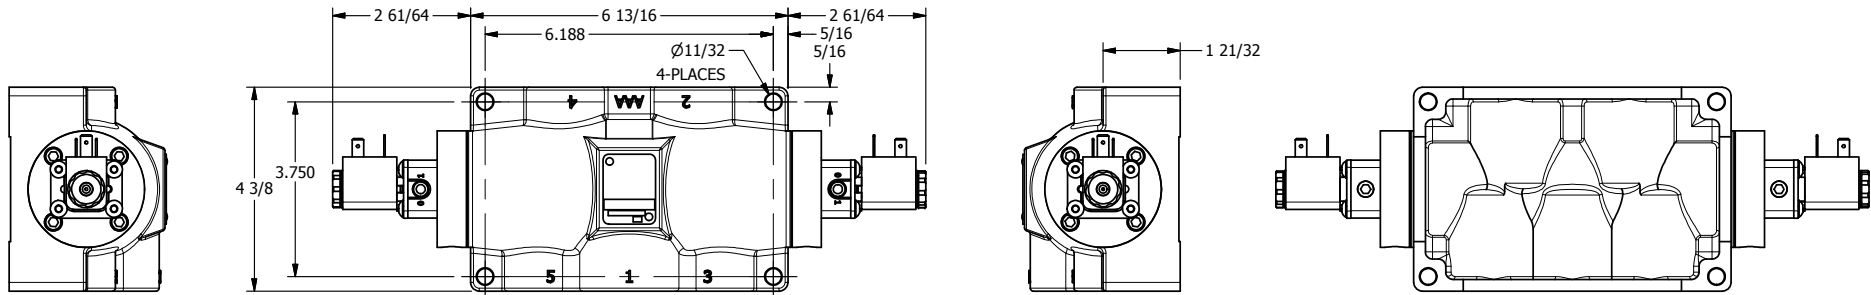

4

3

2

1

AAA
PRODUCTS
INTERNATIONAL

**AAA PRODUCTS
INTERNATIONAL**
7114 Harry Hines Blvd
Dallas, TX 75235

TITLE: 3/4" SIDE PORT, DBL SOL, 3 POS,
SPR CTR, SOL SHFT, REGEN CTR SPL,
EXT PILOT

DRAWING NO.:
DIM_ESY6DZ