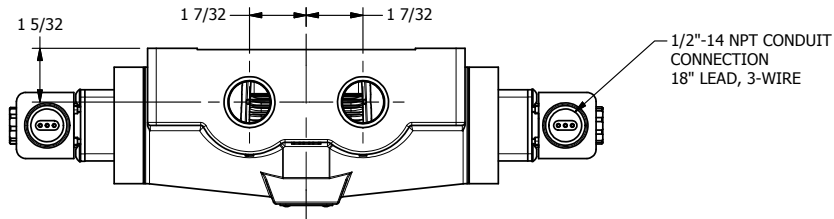

4

3

2

1

AAA
PRODUCTS
INTERNATIONAL

**AAA PRODUCTS
INTERNATIONAL**
7114 Harry Hines Blvd
Dallas, TX 75235

TITLE: 3/4" SIDE PORT, DBL SOL, 3 POS,
SPR CTR, SOL SHFT, REGEN CTR SPL,
EXPL PROOF, EXT PILOT

DRAWING NO.:
DIM_ESY6DXZ