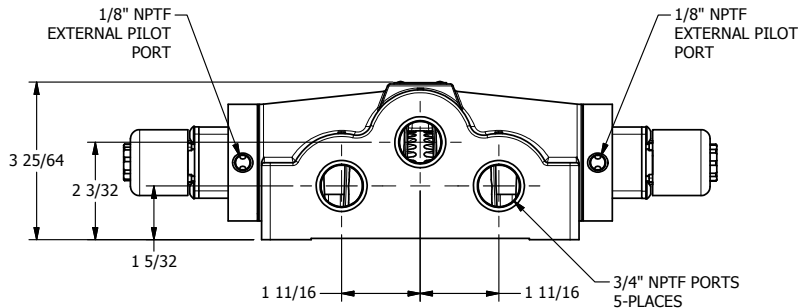

4

3

2

1

AAA
PRODUCTS
INTERNATIONAL

**AAA PRODUCTS
INTERNATIONAL**
7114 Harry Hines Blvd
Dallas, TX 75235

TITLE: 3/4" SIDE PORT, DBL SOL, 3 POS,
SPR CTR, SOL SHFT, REGEN CTR SPL,
EXPL PROOF, EXT PILOT

DRAWING NO.:
DIM_ESY6DXZ