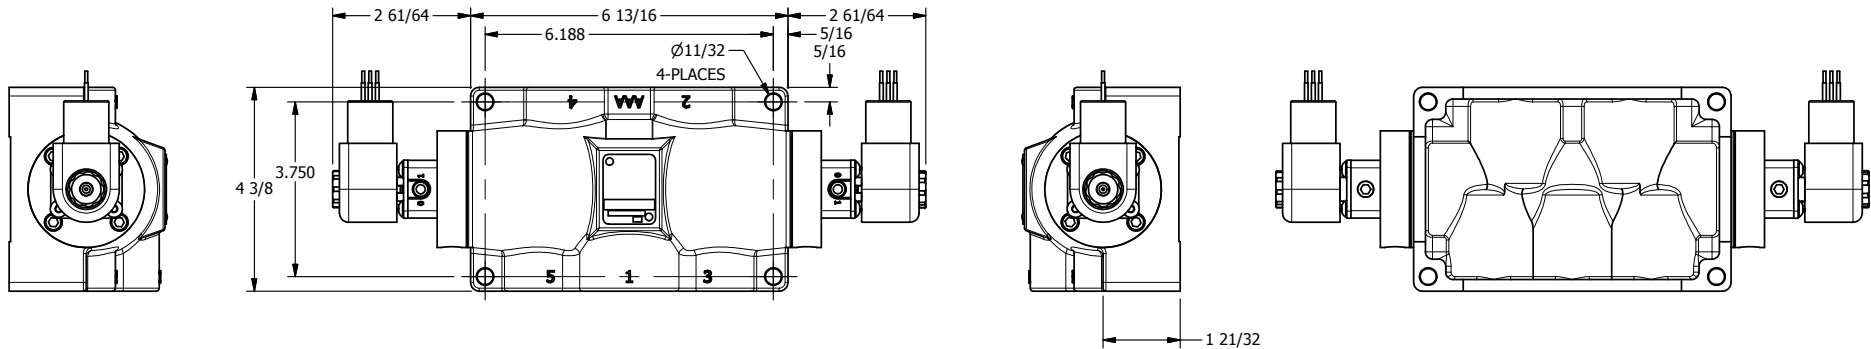

4

3

2

1

AAA
PRODUCTS
INTERNATIONAL

**AAA PRODUCTS
INTERNATIONAL**
7114 Harry Hines Blvd
Dallas, TX 75235

TITLE: 3/4" SIDE PORT, DBL SOL, 3 POS,
SPR CTR, SOL SHFT, REGEN CTR SPL,
EXPL PROOF, EXT PILOT

DRAWING NO.:
DIM_ESY6DXZ