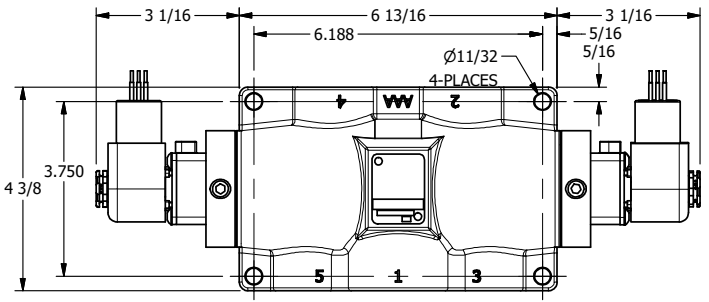

4

3

2

1

1 21/32

AAA
PRODUCTS
INTERNATIONAL

**AAA PRODUCTS
INTERNATIONAL**
7114 Harry Hines Blvd
Dallas, TX 75235

TITLE: 3/4" SIDE PORT, DBL SOL, 3 POS,
SPR CTR, SOL SHFT, REGEN CTR SPL,
EXPL PROOF, LCKNG OVRD, SIDE VENT

DRAWING NO.:
DIM_ESY6DXOC

4

3

2

THE INFORMATION CONTAINED WITHIN THIS DOCUMENT IS PROPRIETARY TO AAA PRODUCTS AND MAY NOT BE DISCLOSED WITHOUT PRIOR WRITTEN CONSENT