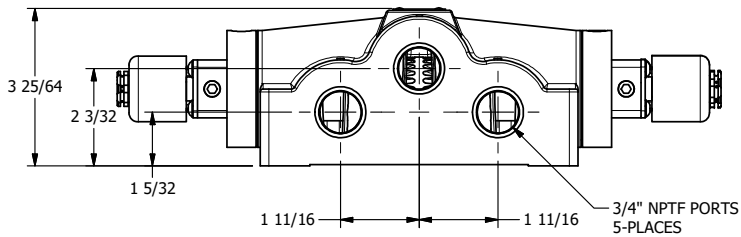

4

3

2

1

1 21/32

AAA
PRODUCTS
INTERNATIONAL

**AAA PRODUCTS
INTERNATIONAL**
7114 Harry Hines Blvd
Dallas, TX 75235

TITLE: 3/4" SIDE PORT, DBL SOL, 3 POS,
SPR CTR, SOL SHFT, REGEN CTR SPL,
EXPL PROOF, LCKNG OVRD, SIDE VENT

DRAWING NO.:
DIM_ESY6DXOC

4

3

2

THE INFORMATION CONTAINED WITHIN THIS DOCUMENT IS PROPRIETARY TO AAA PRODUCTS AND MAY NOT BE DISCLOSED WITHOUT PRIOR WRITTEN CONSENT