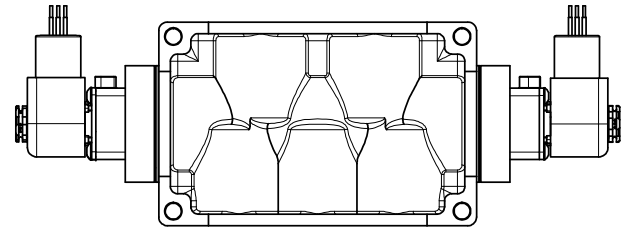

4

3

2

1

1 21/32

AAA
PRODUCTS
INTERNATIONAL

**AAA PRODUCTS
INTERNATIONAL**
7114 Harry Hines Blvd
Dallas, TX 75235

TITLE: 3/4" SIDE PORT, DBL SOL, 3 POS,
SPR CTR, SOL SHFT, REGEN CTR SPL,
EXPL PROOF, LCKNG OVRD, SIDE VENT

DRAWING NO.:
DIM_ESY6DXOC

4

3

2

THE INFORMATION CONTAINED WITHIN THIS DOCUMENT IS PROPRIETARY TO AAA PRODUCTS AND MAY NOT BE DISCLOSED WITHOUT PRIOR WRITTEN CONSENT