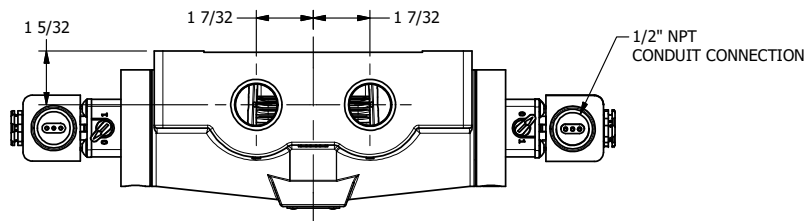

4

3

2

1

1 21/32

AAA
PRODUCTS
INTERNATIONAL

**AAA PRODUCTS
INTERNATIONAL**
7114 Harry Hines Blvd
Dallas, TX 75235

TITLE: 3/4" SIDE PORT, DBL SOL, 3 POS,
SPR CTR, SOL SHFT, REGEN CTR SPL,
EXPL PROOF, LCKNG OVRD, SIDE VENT

DRAWING NO.:
DIM_ESY6DXOC

4

3

2

THE INFORMATION CONTAINED WITHIN THIS DOCUMENT IS PROPRIETARY TO AAA PRODUCTS AND MAY NOT BE DISCLOSED WITHOUT PRIOR WRITTEN CONSENT