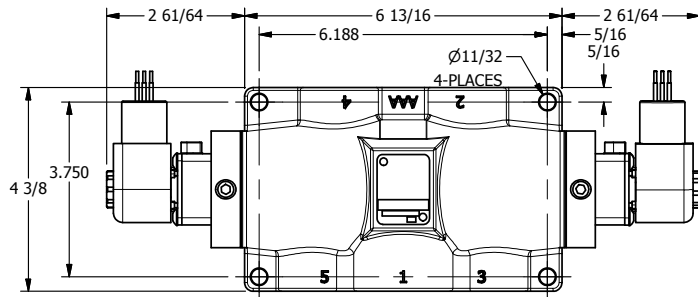

4

3

2

1

1 21/32

B

B

A

A

AAA
PRODUCTS
INTERNATIONAL

**AAA PRODUCTS
INTERNATIONAL**
7114 Harry Hines Blvd
Dallas, TX 75235

TITLE: 3/4" SIDE PORT, DBL SOL, 3 POS,
SPR CTR, SOL SHFT, REGEN CTR SPL,
EXPL PROOF, LCKNG OVRD

DRAWING NO.:
DIM_ESY6DXO