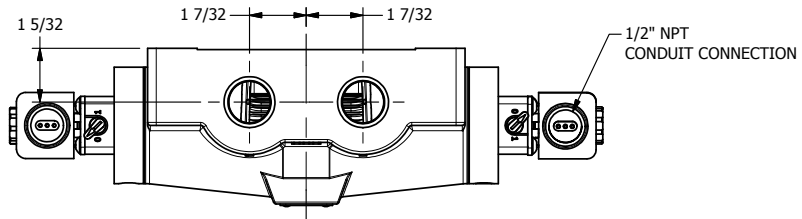

4

3

2

1

1 21/32

B

B

A

A

AAA
PRODUCTS
INTERNATIONAL

**AAA PRODUCTS
INTERNATIONAL**
7114 Harry Hines Blvd
Dallas, TX 75235

TITLE: 3/4" SIDE PORT, DBL SOL, 3 POS,
SPR CTR, SOL SHFT, REGEN CTR SPL,
EXPL PROOF, LCKNG OVRD

DRAWING NO.:
DIM_ESY6DXO