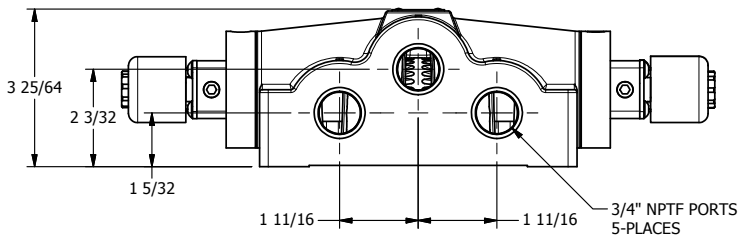

4

3

2

1

1 21/32

B

B

A

A

AAA
PRODUCTS
INTERNATIONAL

**AAA PRODUCTS
INTERNATIONAL**
7114 Harry Hines Blvd
Dallas, TX 75235

TITLE: 3/4" SIDE PORT, DBL SOL, 3 POS,
SPR CTR, SOL SHFT, REGEN CTR SPL,
EXPL PROOF, LCKNG OVRD

DRAWING NO.:
DIM_ESY6DXO