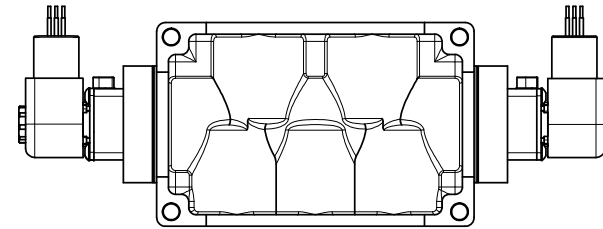

4

3

2

1

1 21/32

B

B

A

A

AAA
PRODUCTS
INTERNATIONAL

**AAA PRODUCTS
INTERNATIONAL**
7114 Harry Hines Blvd
Dallas, TX 75235

TITLE: 3/4" SIDE PORT, DBL SOL, 3 POS,
SPR CTR, SOL SHFT, REGEN CTR SPL,
EXPL PROOF, LCKNG OVRD

DRAWING NO.:
DIM_ESY6DXO