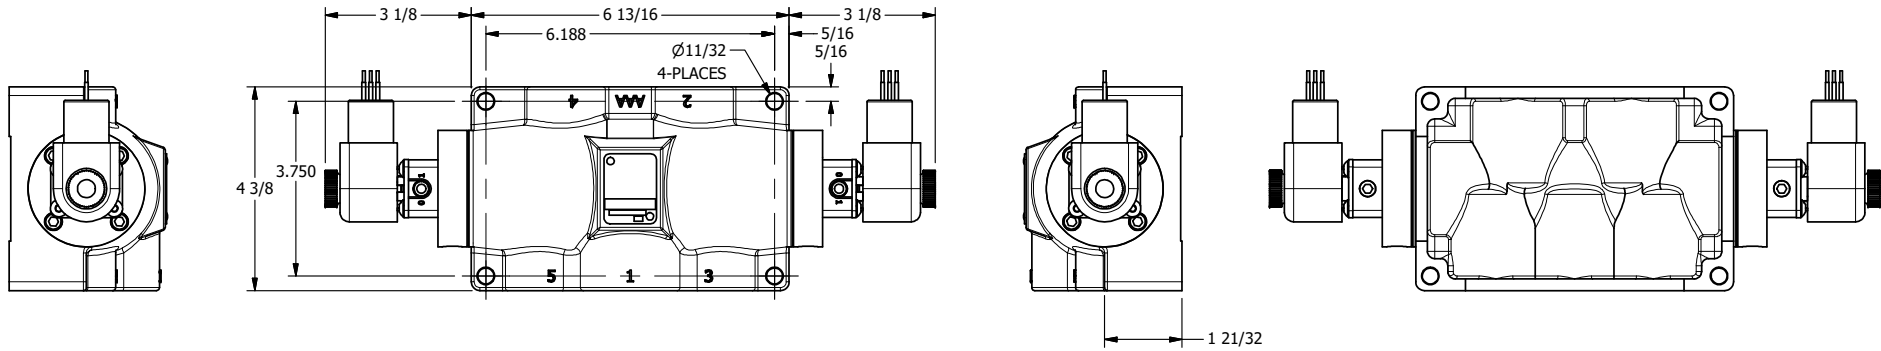

4

3

2

1

1/2"-14 NPT CONDUIT CONNECTION
18" LEAD, 3-WIRE

1/8" NPTF EXTERNAL PILOT PORT

1/8" NPTF EXTERNAL PILOT PORT

3/4" NPTF PORTS 5-PLACES

AAA
PRODUCTS INTERNATIONAL

AAA PRODUCTS INTERNATIONAL
7114 Harry Hines Blvd
Dallas, TX 75235

TITLE: 3/4" SIDE PORT, DBL SOL, 3 POS,
REGEN SPR CTR, EXPL PROOF,
DUST EXCLDR, EXT PILOT

DRAWING NO.:
DIM_ESY6DXLZ