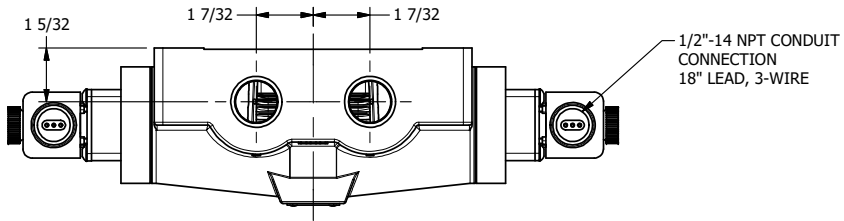

4

3

2

1

1/2"-14 NPT CONDUIT CONNECTION
18" LEAD, 3-WIRE

1/8" NPTF EXTERNAL PILOT PORT

1/8" NPTF EXTERNAL PILOT PORT

3/4" NPTF PORTS 5-PLACES

AAA
PRODUCTS INTERNATIONAL

AAA PRODUCTS INTERNATIONAL
7114 Harry Hines Blvd
Dallas, TX 75235

TITLE: 3/4" SIDE PORT, DBL SOL, 3 POS,
REGEN SPR CTR, EXPL PROOF,
DUST EXCLDR, EXT PILOT

DRAWING NO.:
DIM_ESY6DXLZ