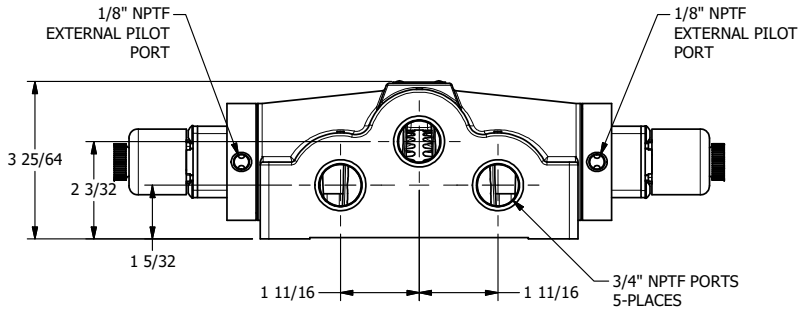

4

3

2

1

1/2"-14 NPT CONDUIT CONNECTION
18" LEAD, 3-WIRE

1/8" NPTF EXTERNAL PILOT PORT

1/8" NPTF EXTERNAL PILOT PORT

3/4" NPTF PORTS 5-PLACES

AAA
PRODUCTS INTERNATIONAL

AAA PRODUCTS INTERNATIONAL
7114 Harry Hines Blvd
Dallas, TX 75235

TITLE: 3/4" SIDE PORT, DBL SOL, 3 POS,
REGEN SPR CTR, EXPL PROOF,
DUST EXCLDR, EXT PILOT

DRAWING NO.:
DIM_ESY6DXLZ