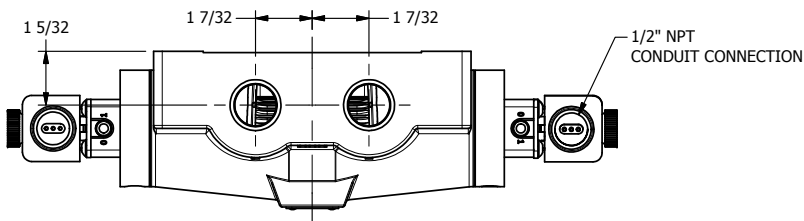

4

3

2

1

AAA
PRODUCTS
INTERNATIONAL

**AAA PRODUCTS
INTERNATIONAL**
7114 Harry Hines Blvd
Dallas, TX 75235

TITLE: 3/4" SIDE PORT, DBL SOL, 3 POS,
SPR CTR, SOL SHFT, REGEN CTR SPL,
EXPLOSION PROOF, DUST EXCDLR

DRAWING NO.:
DIM_ESY6DXL

4

3

2

1

THE INFORMATION CONTAINED WITHIN THIS DOCUMENT IS PROPRIETARY TO AAA PRODUCTS AND MAY NOT BE DISCLOSED WITHOUT PRIOR WRITTEN CONSENT