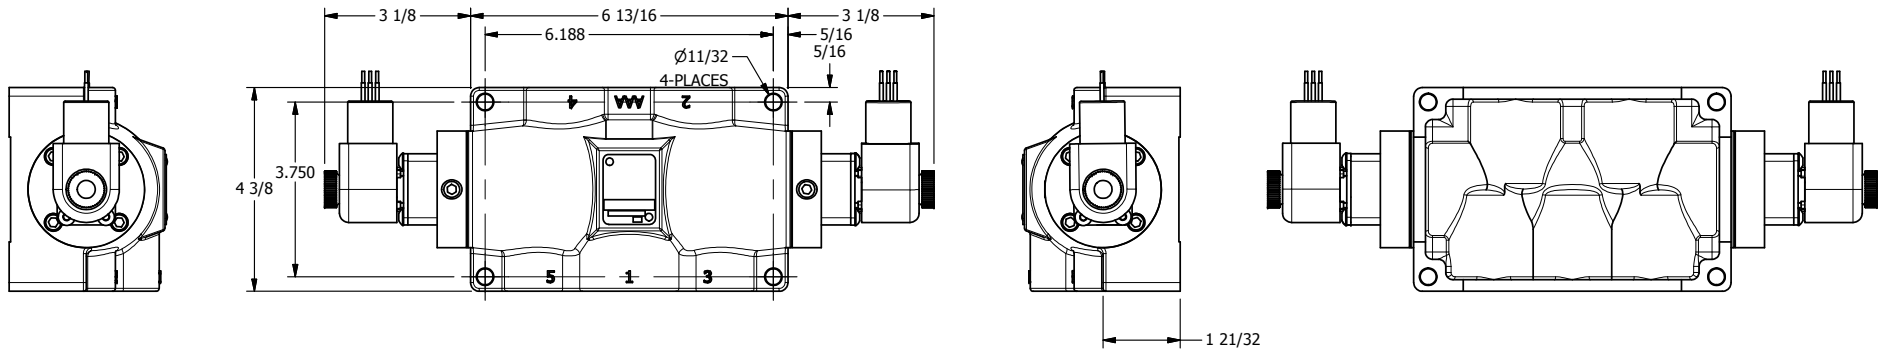

4

3

2

1

AAA
PRODUCTS
INTERNATIONAL

**AAA PRODUCTS
INTERNATIONAL**
7114 Harry Hines Blvd
Dallas, TX 75235

TITLE: 3/4" SIDE PORT, DBL SOL, 3 POS,
SPR CTR, SOL SHFT, REGEN CTR SPL,
EXPLOSION PROOF, DUST EXCDLR

DRAWING NO.:
DIM_ESY6DXL

4

3

2

1

THE INFORMATION CONTAINED WITHIN THIS DOCUMENT IS PROPRIETARY TO AAA PRODUCTS AND MAY NOT BE DISCLOSED WITHOUT PRIOR WRITTEN CONSENT