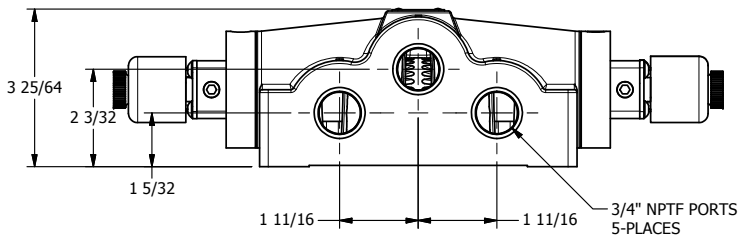

4

3

2

1

AAA
PRODUCTS
INTERNATIONAL

**AAA PRODUCTS
INTERNATIONAL**
7114 Harry Hines Blvd
Dallas, TX 75235

TITLE: 3/4" SIDE PORT, DBL SOL, 3 POS,
SPR CTR, SOL SHFT, REGEN CTR SPL,
EXPLOSION PROOF, DUST EXCDLR

DRAWING NO.:
DIM_ESY6DXL

4

3

2

1

THE INFORMATION CONTAINED WITHIN THIS DOCUMENT IS PROPRIETARY TO AAA PRODUCTS AND MAY NOT BE DISCLOSED WITHOUT PRIOR WRITTEN CONSENT