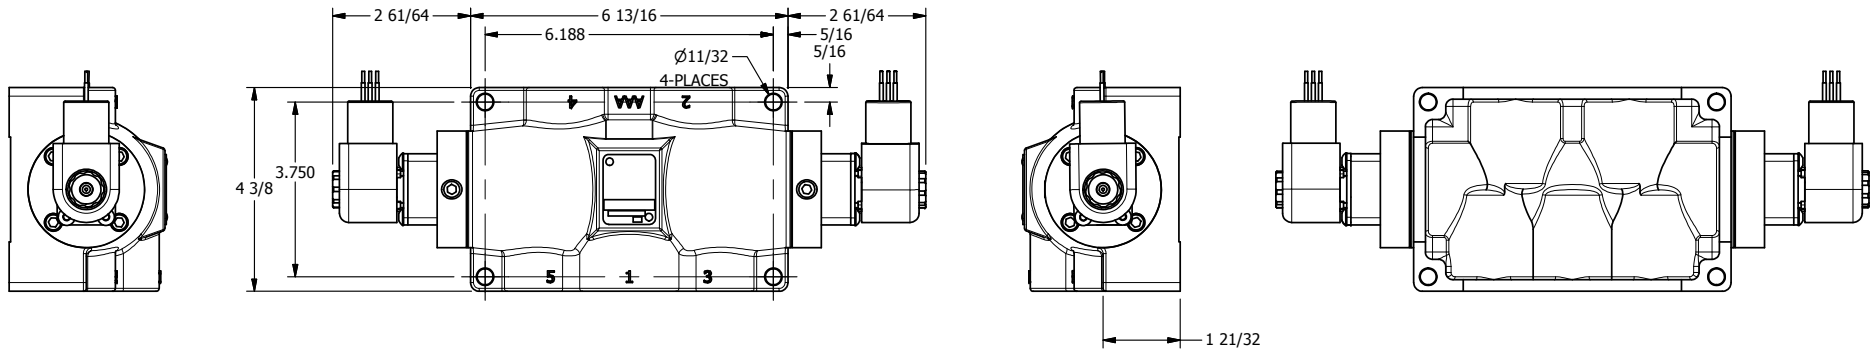

4

3

2

1

**AAA**  
PRODUCTS  
INTERNATIONAL

**AAA PRODUCTS  
INTERNATIONAL**  
7114 Harry Hines Blvd  
Dallas, TX 75235

TITLE: 3/4" SIDE PORT, DBL SOL, 3 POS,  
SPR CTR, SOL SHFT, REGEN CTR SPL,  
EXPLOSION PROOF

DRAWING NO.:  
DIM\_ESY6DX

THE INFORMATION CONTAINED WITHIN THIS DOCUMENT IS PROPRIETARY TO AAA PRODUCTS AND MAY NOT BE DISCLOSED WITHOUT PRIOR WRITTEN CONSENT

4

3

2

1