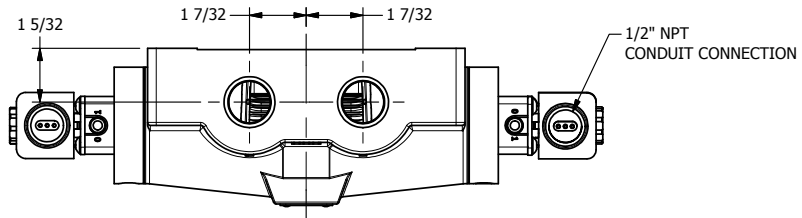

4

3

2

1

**AAA**  
PRODUCTS  
INTERNATIONAL

**AAA PRODUCTS  
INTERNATIONAL**  
7114 Harry Hines Blvd  
Dallas, TX 75235

TITLE: 3/4" SIDE PORT, DBL SOL, 3 POS,  
SPR CTR, SOL SHFT, REGEN CTR SPL,  
EXPLOSION PROOF

DRAWING NO.:  
DIM\_ESY6DX

THE INFORMATION CONTAINED WITHIN THIS DOCUMENT IS PROPRIETARY TO AAA PRODUCTS AND MAY NOT BE DISCLOSED WITHOUT PRIOR WRITTEN CONSENT

4

3

2

1