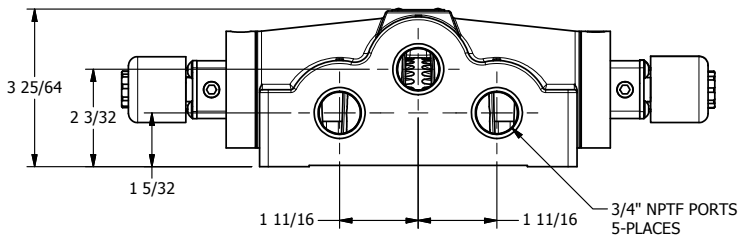

4

3

2

1

**AAA**  
PRODUCTS  
INTERNATIONAL

**AAA PRODUCTS  
INTERNATIONAL**  
7114 Harry Hines Blvd  
Dallas, TX 75235

TITLE: 3/4" SIDE PORT, DBL SOL, 3 POS,  
SPR CTR, SOL SHFT, REGEN CTR SPL,  
EXPLOSION PROOF

DRAWING NO.:  
DIM\_ESY6DX

THE INFORMATION CONTAINED WITHIN THIS DOCUMENT IS PROPRIETARY TO AAA PRODUCTS AND MAY NOT BE DISCLOSED WITHOUT PRIOR WRITTEN CONSENT

4

3

2

1