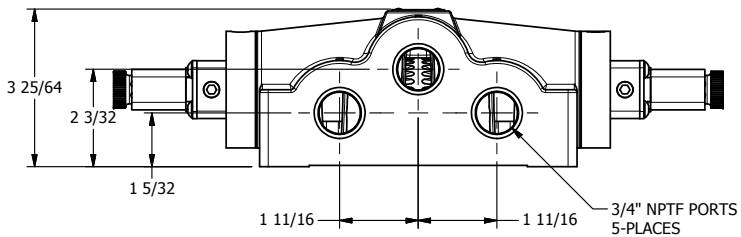

4

3

2

1

AAA
PRODUCTS
INTERNATIONAL

**AAA PRODUCTS
INTERNATIONAL**
7114 Harry Hines Blvd
Dallas, TX 75235

TITLE: 3/4" SIDE PORT, DBL SOL, 3 POS,
SPR CTR, SOL SHFT, REGEN CTR SPL,
LCKNG OVRD, DUST EXCLDR

DRAWING NO.:
DIM_ESY6DOL