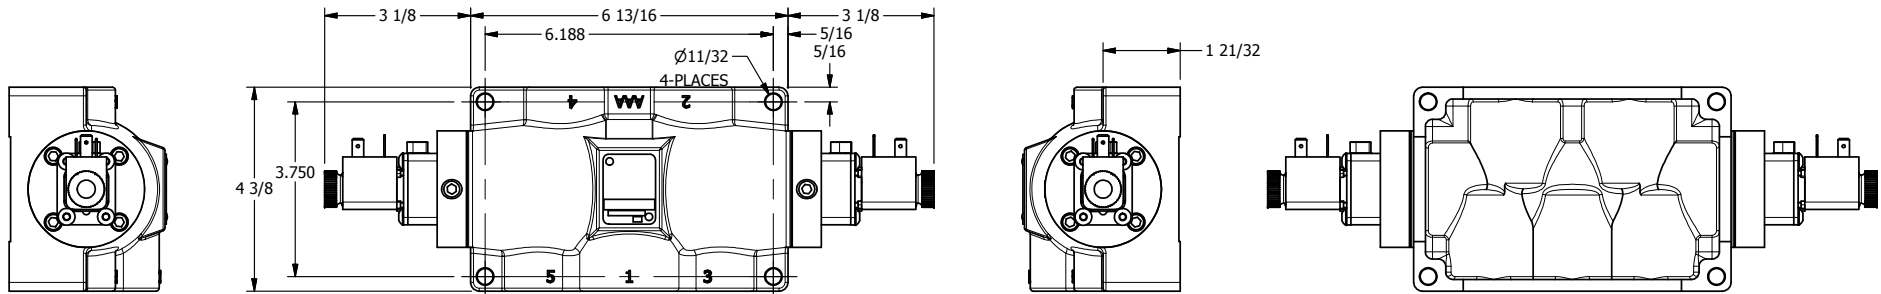

4

3

2

1

AAA
PRODUCTS
INTERNATIONAL

**AAA PRODUCTS
INTERNATIONAL**
7114 Harry Hines Blvd
Dallas, TX 75235

TITLE: 3/4" SIDE PORT, DBL SOL, 3 POS,
SPR CTR, SOL SHFT, REGEN CTR SPL,
LCKNG OVRD, DUST EXCLDR

DRAWING NO.:
DIM_ESY6DOL