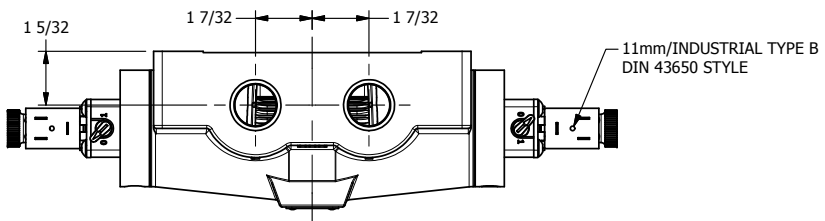

4

3

2

1

AAA
PRODUCTS
INTERNATIONAL

**AAA PRODUCTS
INTERNATIONAL**
7114 Harry Hines Blvd
Dallas, TX 75235

TITLE: 3/4" SIDE PORT, DBL SOL, 3 POS,
SPR CTR, SOL SHFT, REGEN CTR SPL,
LCKNG OVRD, DUST EXCLDR

DRAWING NO.:
DIM_ESY6DOL