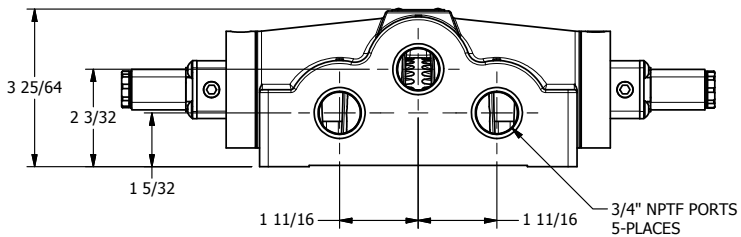

4

3

2

1

AAA
PRODUCTS
INTERNATIONAL

**AAA PRODUCTS
INTERNATIONAL**
7114 Harry Hines Blvd
Dallas, TX 75235

TITLE: 3/4" SIDE PORT, DBL SOL, 3 POS,
SPR CTR, SOL SHFT, REGEN CTR SPL,
LCKNG OVRD

DRAWING NO.:
DIM_ESY6DO