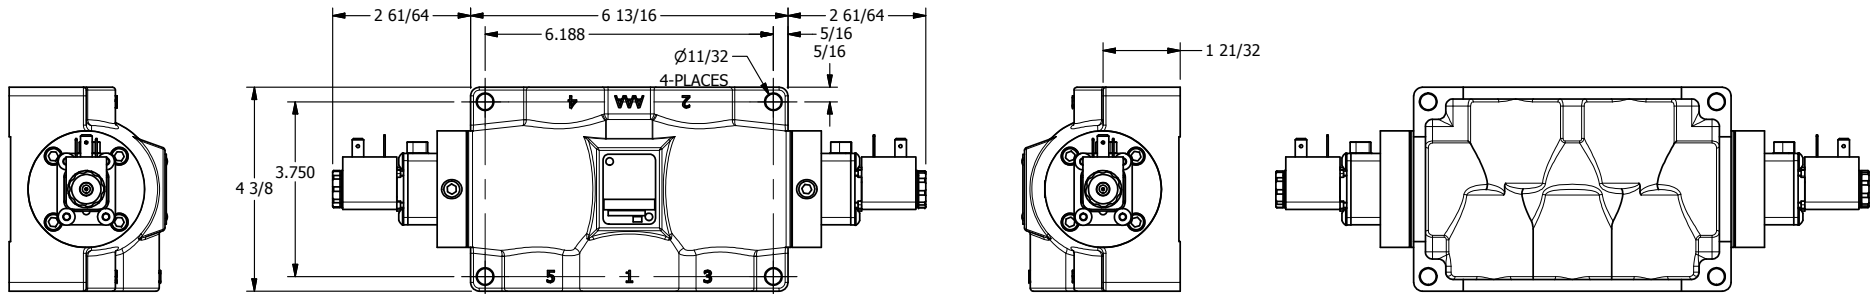

4

3

2

1

AAA
PRODUCTS
INTERNATIONAL

**AAA PRODUCTS
INTERNATIONAL**
7114 Harry Hines Blvd
Dallas, TX 75235

TITLE: 3/4" SIDE PORT, DBL SOL, 3 POS,
SPR CTR, SOL SHFT, REGEN CTR SPL,
LCKNG OVRD

DRAWING NO.:
DIM_ESY6DO