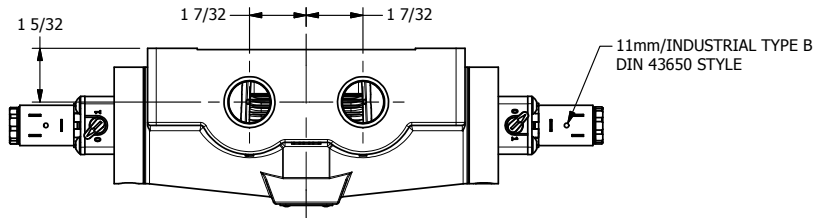

4

3

2

1

AAA
PRODUCTS
INTERNATIONAL

**AAA PRODUCTS
INTERNATIONAL**
7114 Harry Hines Blvd
Dallas, TX 75235

TITLE: 3/4" SIDE PORT, DBL SOL, 3 POS,
SPR CTR, SOL SHFT, REGEN CTR SPL,
LCKNG OVRD

DRAWING NO.:
DIM_ESY6DO