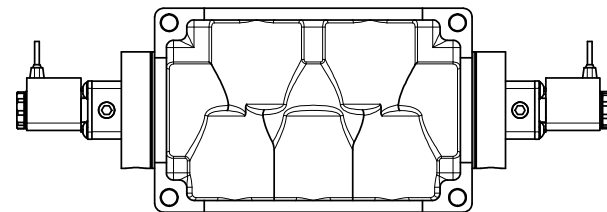

4

3

2

1

**AAA**  
PRODUCTS  
INTERNATIONAL

**AAA PRODUCTS INTERNATIONAL**  
7114 Harry Hines Blvd  
Dallas, TX 75235

TITLE: 3/4" SIDE PORT, DBL SOL, 3 POS,  
SPR CTR, SOL SHFT, REGEN CTR SPL,  
FLYING LEAD, EXT PILOT

DRAWING NO.:  
DIM\_ESY6DMZ

THE INFORMATION CONTAINED WITHIN THIS DOCUMENT IS PROPRIETARY TO AAA PRODUCTS AND MAY NOT BE DISCLOSED WITHOUT PRIOR WRITTEN CONSENT

4

3

2

1