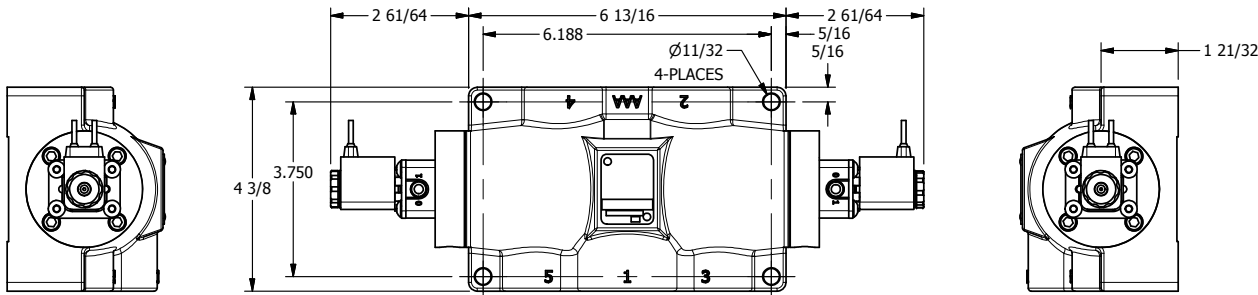

4

3

2

1

**AAA**  
PRODUCTS  
INTERNATIONAL

**AAA PRODUCTS INTERNATIONAL**  
7114 Harry Hines Blvd  
Dallas, TX 75235

TITLE: 3/4" SIDE PORT, DBL SOL, 3 POS,  
SPR CTR, SOL SHFT, REGEN CTR SPL,  
FLYING LEAD, EXT PILOT

DRAWING NO.:  
DIM\_ESY6DMZ

THE INFORMATION CONTAINED WITHIN THIS DOCUMENT IS PROPRIETARY TO AAA PRODUCTS AND MAY NOT BE DISCLOSED WITHOUT PRIOR WRITTEN CONSENT

4

3

2

1