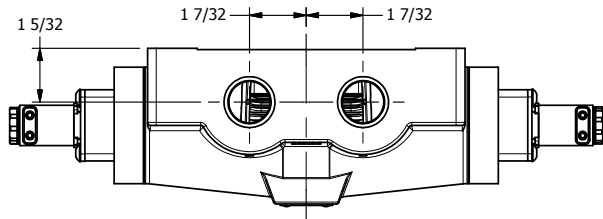

4

3

2

1

**AAA**  
PRODUCTS  
INTERNATIONAL

**AAA PRODUCTS INTERNATIONAL**  
7114 Harry Hines Blvd  
Dallas, TX 75235

TITLE: 3/4" SIDE PORT, DBL SOL, 3 POS,  
SPR CTR, SOL SHFT, REGEN CTR SPL,  
FLYING LEAD, EXT PILOT

DRAWING NO.:  
DIM\_ESY6DMZ

THE INFORMATION CONTAINED WITHIN THIS DOCUMENT IS PROPRIETARY TO AAA PRODUCTS AND MAY NOT BE DISCLOSED WITHOUT PRIOR WRITTEN CONSENT

4

3

2

1