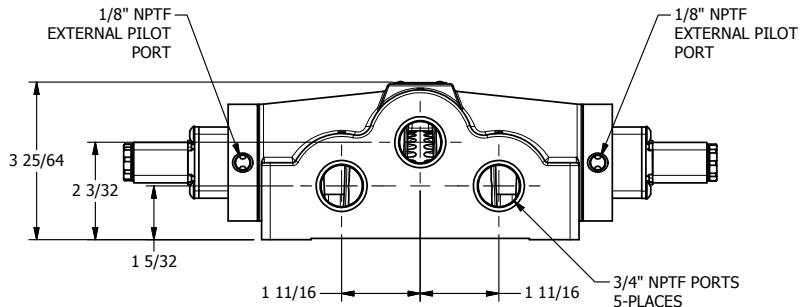

4

3

2

1

**AAA**  
PRODUCTS  
INTERNATIONAL

**AAA PRODUCTS INTERNATIONAL**  
7114 Harry Hines Blvd  
Dallas, TX 75235

TITLE: 3/4" SIDE PORT, DBL SOL, 3 POS,  
SPR CTR, SOL SHFT, REGEN CTR SPL,  
FLYING LEAD, EXT PILOT

DRAWING NO.:  
DIM\_ESY6DMZ

THE INFORMATION CONTAINED WITHIN THIS DOCUMENT IS PROPRIETARY TO AAA PRODUCTS AND MAY NOT BE DISCLOSED WITHOUT PRIOR WRITTEN CONSENT

4

3

2

1