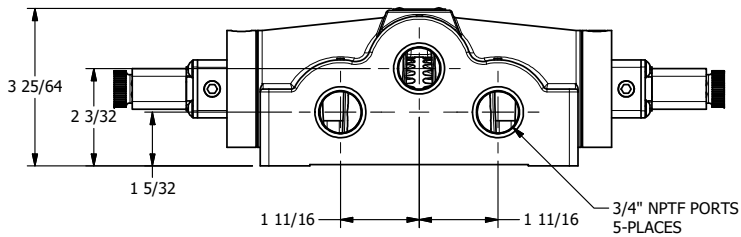

4

3

2

1

AAA
PRODUCTS
INTERNATIONAL

**AAA PRODUCTS
INTERNATIONAL**
7114 Harry Hines Blvd
Dallas, TX 75235

TITLE: **3/4" SIDE PORT, DBL SOL, 3 POS,
SPR CTR, REGEN CTR SPL, FLYING LEAD
LCKNG OVRD, DUST EXCLDR**

DRAWING NO.:
DIM_ESY6DMOL

THE INFORMATION CONTAINED WITHIN THIS DOCUMENT IS PROPRIETARY TO AAA PRODUCTS AND MAY NOT BE DISCLOSED WITHOUT PRIOR WRITTEN CONSENT

4

3

2

1