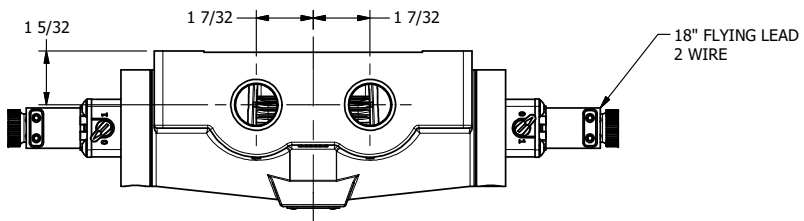

4

3

2

1

AAA
PRODUCTS
INTERNATIONAL

**AAA PRODUCTS
INTERNATIONAL**
7114 Harry Hines Blvd
Dallas, TX 75235

TITLE: **3/4" SIDE PORT, DBL SOL, 3 POS,
SPR CTR, REGEN CTR SPL, FLYING LEAD
LCKNG OVRD, DUST EXCLDR**

DRAWING NO.:
DIM_ESY6DMOL

THE INFORMATION CONTAINED WITHIN THIS DOCUMENT IS PROPRIETARY TO AAA PRODUCTS AND MAY NOT BE DISCLOSED WITHOUT PRIOR WRITTEN CONSENT

4

3

2

1