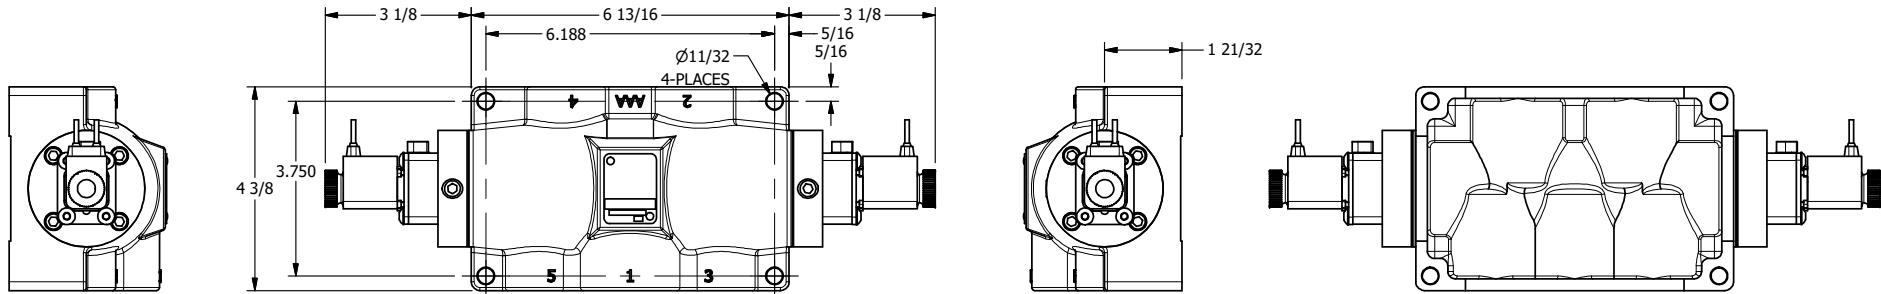

4

3

2

1

AAA
PRODUCTS
INTERNATIONAL

**AAA PRODUCTS
INTERNATIONAL**
7114 Harry Hines Blvd
Dallas, TX 75235

TITLE: **3/4" SIDE PORT, DBL SOL, 3 POS,
SPR CTR, REGEN CTR SPL, FLYING LEAD
LCKNG OVRD, DUST EXCLDR**

DRAWING NO.:
DIM_ESY6DMOL

THE INFORMATION CONTAINED WITHIN THIS DOCUMENT IS PROPRIETARY TO AAA PRODUCTS AND MAY NOT BE DISCLOSED WITHOUT PRIOR WRITTEN CONSENT

4

3

2

1