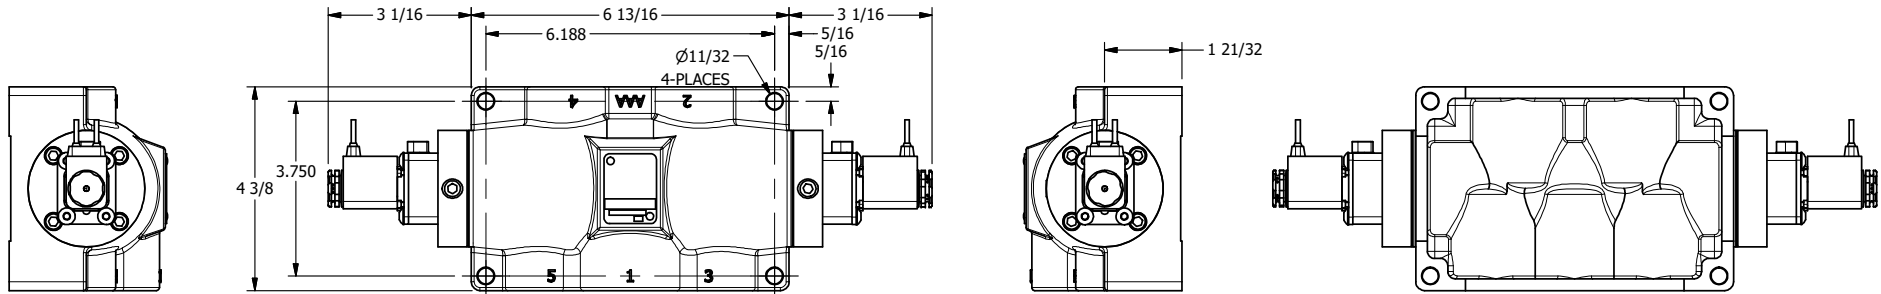

4

3

2

1

AAA
PRODUCTS
INTERNATIONAL

**AAA PRODUCTS
INTERNATIONAL**
7114 Harry Hines Blvd
Dallas, TX 75235

TITLE: **3/4" SIDE PORT, DBL SOL, 3 POS,
SPR CTR, REGEN CTR SPL,
FLYING LEAD, LCKNG OVRD, SIDE VENT**