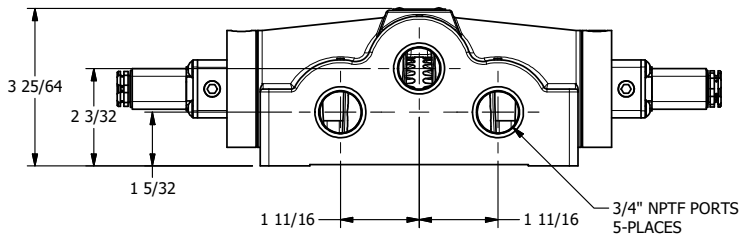

4

3

2

1

AAA
PRODUCTS
INTERNATIONAL

**AAA PRODUCTS
INTERNATIONAL**
7114 Harry Hines Blvd
Dallas, TX 75235

TITLE: **3/4" SIDE PORT, DBL SOL, 3 POS,
SPR CTR, REGEN CTR SPL,
FLYING LEAD, LCKNG OVRD, SIDE VENT**