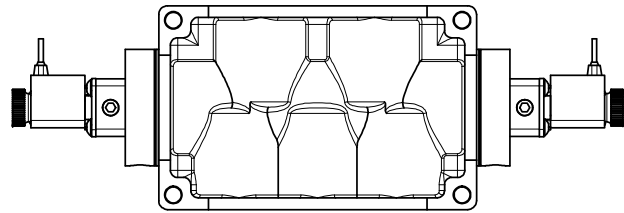

4

3

2

1

4

3

2

AAA
PRODUCTS
INTERNATIONAL

**AAA PRODUCTS
INTERNATIONAL**
7114 Harry Hines Blvd
Dallas, TX 75235

TITLE: 3/4" SIDE PORT, DBL SOL, 3 POS,
REGEN SPR CTR, FLYING LEAD,
DUST EXCLDR, EXT PILOT

DRAWING NO.:
DIM_ESY6DMLZ

THE INFORMATION CONTAINED WITHIN THIS DOCUMENT IS PROPRIETARY TO AAA PRODUCTS AND MAY NOT BE DISCLOSED WITHOUT PRIOR WRITTEN CONSENT