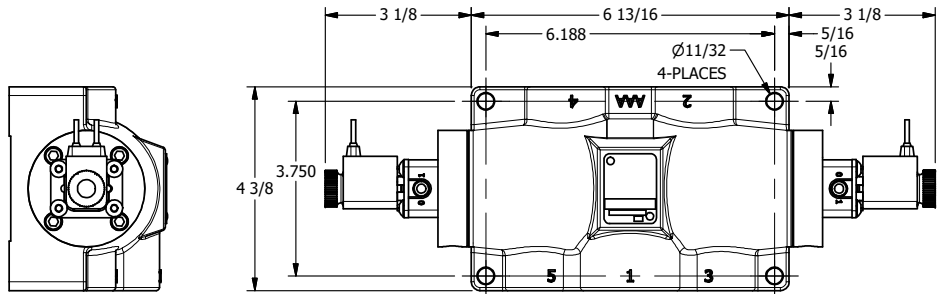

4

3

2

1

4

3

2

AAA
PRODUCTS
INTERNATIONAL

**AAA PRODUCTS
INTERNATIONAL**
7114 Harry Hines Blvd
Dallas, TX 75235

TITLE: 3/4" SIDE PORT, DBL SOL, 3 POS,
REGEN SPR CTR, FLYING LEAD,
DUST EXCLDR, EXT PILOT

DRAWING NO.:
DIM_ESY6DMLZ

THE INFORMATION CONTAINED WITHIN THIS DOCUMENT IS PROPRIETARY TO AAA PRODUCTS AND MAY NOT BE DISCLOSED WITHOUT PRIOR WRITTEN CONSENT