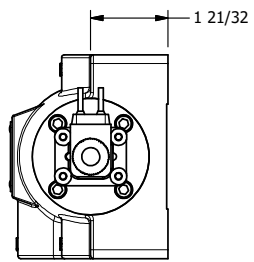

4

3

2

1

4

3

2

AAA
PRODUCTS
INTERNATIONAL

**AAA PRODUCTS
INTERNATIONAL**
7114 Harry Hines Blvd
Dallas, TX 75235

TITLE: 3/4" SIDE PORT, DBL SOL, 3 POS,
REGEN SPR CTR, FLYING LEAD,
DUST EXCLDR, EXT PILOT

DRAWING NO.:
DIM_ESY6DMLZ

THE INFORMATION CONTAINED WITHIN THIS DOCUMENT IS PROPRIETARY TO AAA PRODUCTS AND MAY NOT BE DISCLOSED WITHOUT PRIOR WRITTEN CONSENT