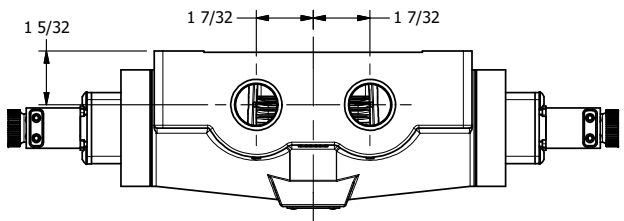

4

3

2

1

4

3

2

AAA
PRODUCTS
INTERNATIONAL

**AAA PRODUCTS
INTERNATIONAL**
7114 Harry Hines Blvd
Dallas, TX 75235

TITLE: 3/4" SIDE PORT, DBL SOL, 3 POS,
REGEN SPR CTR, FLYING LEAD,
DUST EXCLDR, EXT PILOT

DRAWING NO.:
DIM_ESY6DMLZ

THE INFORMATION CONTAINED WITHIN THIS DOCUMENT IS PROPRIETARY TO AAA PRODUCTS AND MAY NOT BE DISCLOSED WITHOUT PRIOR WRITTEN CONSENT