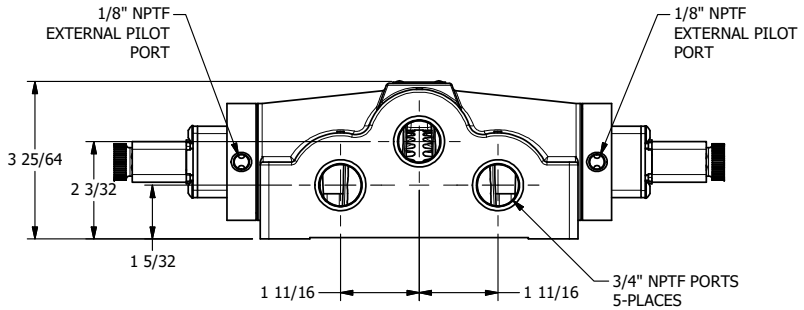

4

3

2

1

4

3

2

AAA
PRODUCTS
INTERNATIONAL

**AAA PRODUCTS
INTERNATIONAL**
7114 Harry Hines Blvd
Dallas, TX 75235

TITLE: 3/4" SIDE PORT, DBL SOL, 3 POS,
REGEN SPR CTR, FLYING LEAD,
DUST EXCLDR, EXT PILOT

DRAWING NO.:
DIM_ESY6DMLZ

THE INFORMATION CONTAINED WITHIN THIS DOCUMENT IS PROPRIETARY TO AAA PRODUCTS AND MAY NOT BE DISCLOSED WITHOUT PRIOR WRITTEN CONSENT