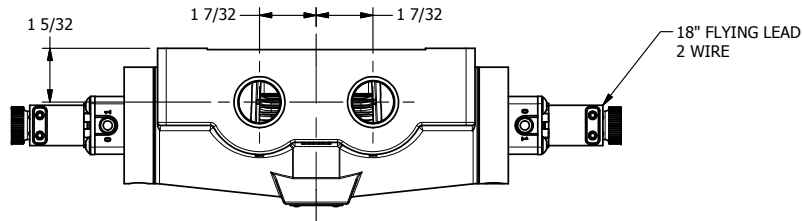

4

3

2

1

AAA
PRODUCTS
INTERNATIONAL

**AAA PRODUCTS
INTERNATIONAL**
7114 Harry Hines Blvd
Dallas, TX 75235

TITLE: **3/4" SIDE PORT, DBL SOL, 3 POS,
SPR CTR, SOL SHFT, REGEN CTR SPL,
FLYING LEAD, DUST EXCLDR**

DRAWING NO.:
DIM_ESY6DML

THE INFORMATION CONTAINED WITHIN THIS DOCUMENT IS PROPRIETARY TO AAA PRODUCTS AND MAY NOT BE DISCLOSED WITHOUT PRIOR WRITTEN CONSENT