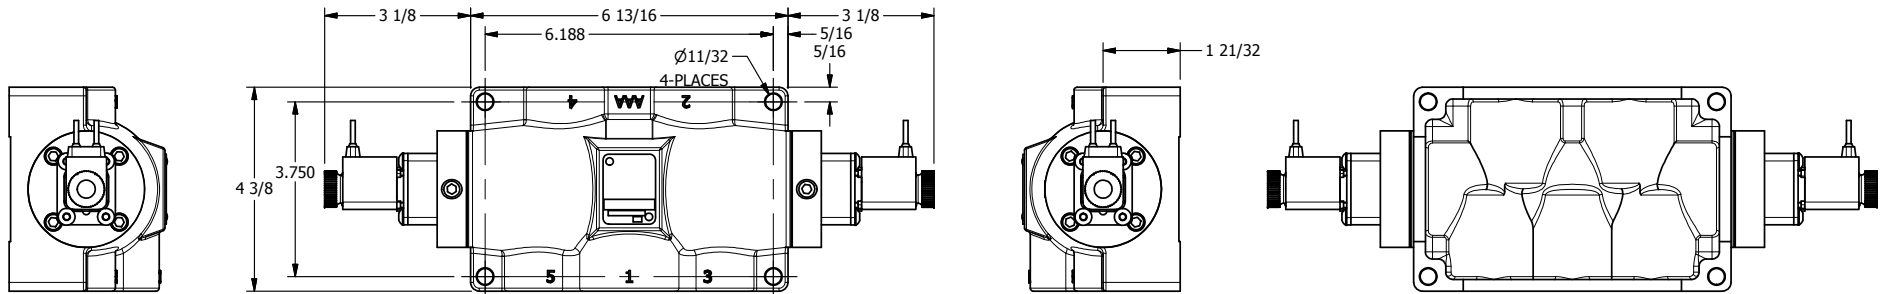

4

3

2

1

AAA
PRODUCTS
INTERNATIONAL

**AAA PRODUCTS
INTERNATIONAL**
7114 Harry Hines Blvd
Dallas, TX 75235

TITLE: **3/4" SIDE PORT, DBL SOL, 3 POS,
SPR CTR, SOL SHFT, REGEN CTR SPL,
FLYING LEAD, DUST EXCLDR**

DRAWING NO.:
DIM_ESY6DML

THE INFORMATION CONTAINED WITHIN THIS DOCUMENT IS PROPRIETARY TO AAA PRODUCTS AND MAY NOT BE DISCLOSED WITHOUT PRIOR WRITTEN CONSENT