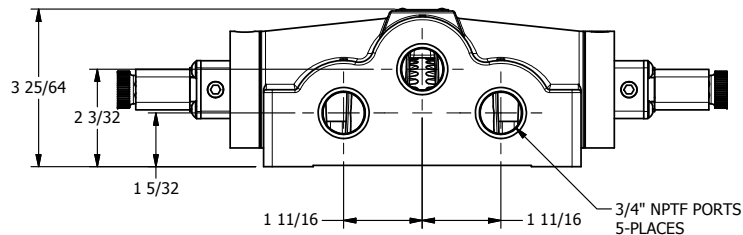

4

3

2

1

AAA
PRODUCTS
INTERNATIONAL

**AAA PRODUCTS
INTERNATIONAL**
7114 Harry Hines Blvd
Dallas, TX 75235

TITLE: **3/4" SIDE PORT, DBL SOL, 3 POS,
SPR CTR, SOL SHFT, REGEN CTR SPL,
FLYING LEAD, DUST EXCLDR**

DRAWING NO.:
DIM_ESY6DML

THE INFORMATION CONTAINED WITHIN THIS DOCUMENT IS PROPRIETARY TO AAA PRODUCTS AND MAY NOT BE DISCLOSED WITHOUT PRIOR WRITTEN CONSENT