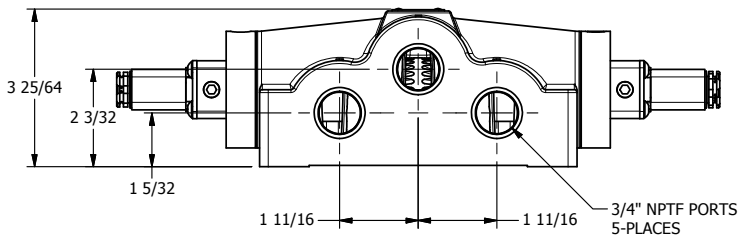

4

3

2

1

AAA
PRODUCTS
INTERNATIONAL

AAA PRODUCTS INTERNATIONAL
7114 Harry Hines Blvd
Dallas, TX 75235

TITLE: **3/4" SIDE PORT, DBL SOL, 3 POS, SPR CTR, SOL SHFT, REGEN CTR SPL, FLYING LEAD, SIDE VENT**

DRAWING NO.: **DIM_ESY6DMC**