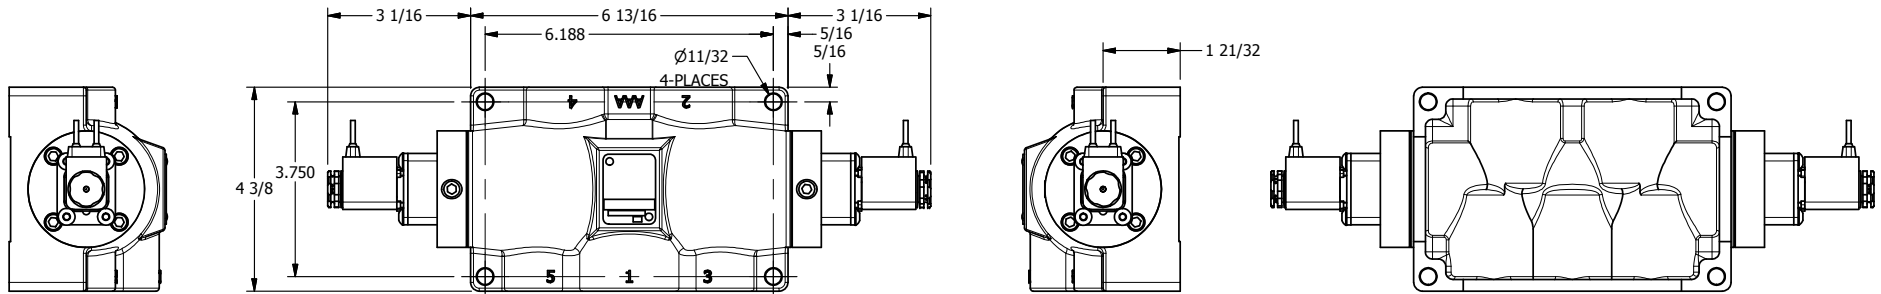

4

3

2

1

AAA
PRODUCTS
INTERNATIONAL

AAA PRODUCTS INTERNATIONAL
7114 Harry Hines Blvd
Dallas, TX 75235

TITLE: **3/4" SIDE PORT, DBL SOL, 3 POS, SPR CTR, SOL SHFT, REGEN CTR SPL, FLYING LEAD, SIDE VENT**

DRAWING NO.: **DIM_ESY6DMC**