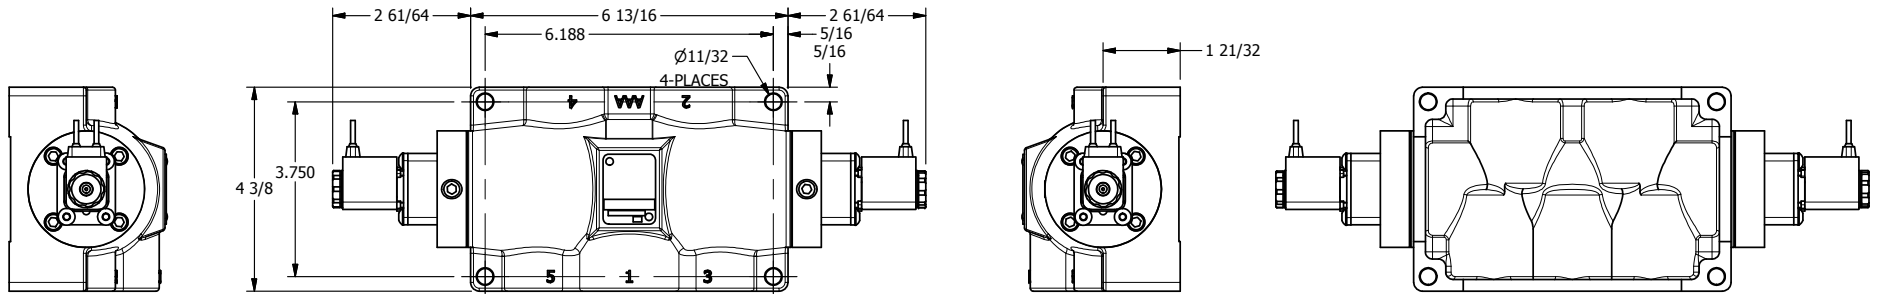

4

3

2

1

**AAA**  
PRODUCTS  
INTERNATIONAL

**AAA PRODUCTS INTERNATIONAL**  
7114 Harry Hines Blvd  
Dallas, TX 75235

TITLE: 3/4" SIDE PORT, DBL SOL, 3 POS,  
SPR CTR, SOL SHFT, REGEN CTR SPL,  
FLYING LEAD

DRAWING NO.:  
DIM\_ESY6DM