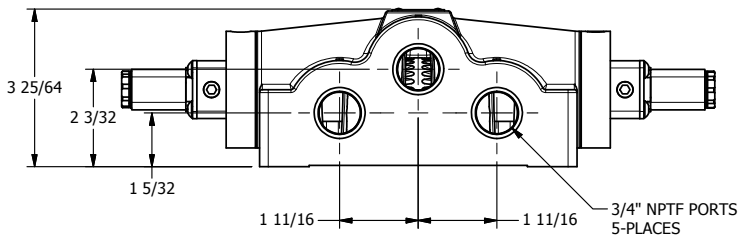

4

3

2

1

**AAA**  
PRODUCTS  
INTERNATIONAL

**AAA PRODUCTS INTERNATIONAL**  
7114 Harry Hines Blvd  
Dallas, TX 75235

TITLE: 3/4" SIDE PORT, DBL SOL, 3 POS,  
SPR CTR, SOL SHFT, REGEN CTR SPL,  
FLYING LEAD

DRAWING NO.:  
DIM\_ESY6DM