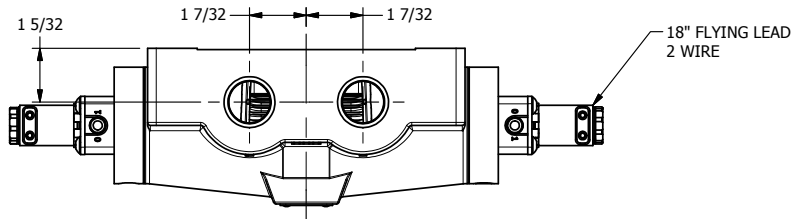

4

3

2

1

**AAA**  
PRODUCTS  
INTERNATIONAL

**AAA PRODUCTS INTERNATIONAL**  
7114 Harry Hines Blvd  
Dallas, TX 75235

TITLE: 3/4" SIDE PORT, DBL SOL, 3 POS,  
SPR CTR, SOL SHFT, REGEN CTR SPL,  
FLYING LEAD

DRAWING NO.:  
DIM\_ESY6DM