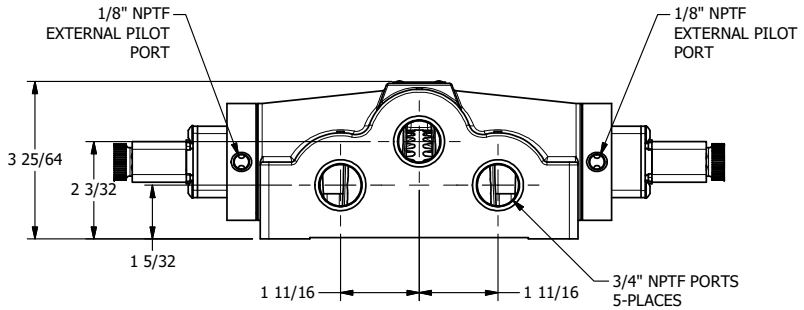

4

3

2

1

AAA
PRODUCTS
INTERNATIONAL

**AAA PRODUCTS
INTERNATIONAL**
7114 Harry Hines Blvd
Dallas, TX 75235

TITLE: 3/4" SIDE PORT, DBL SOL, 3 POS,
SPR CTR, SOL SHFT, REGEN CTR SPL,
DUST EXCLDR, EXT PILOT

DRAWING NO.:
DIM_ESY6DLZ