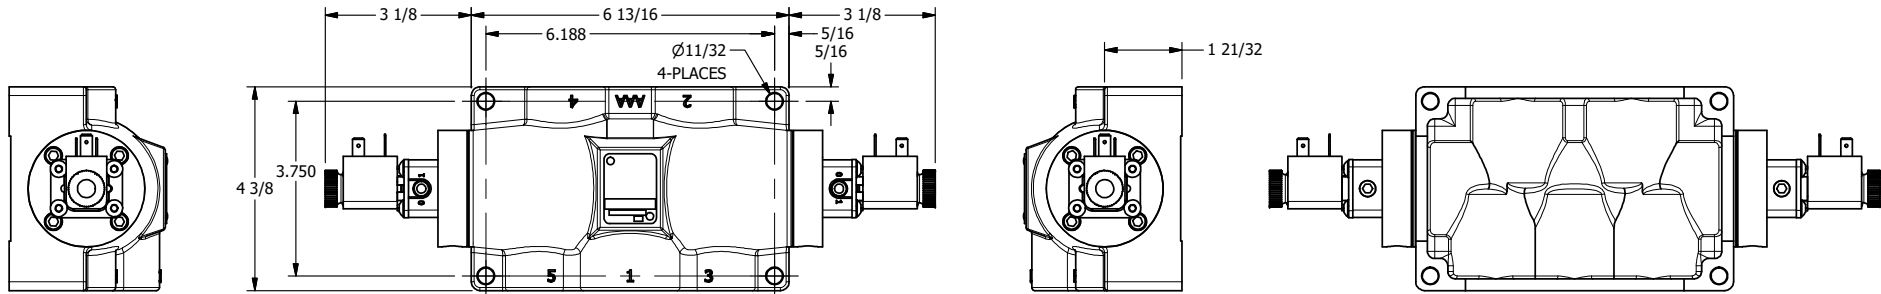

4

3

2

1

AAA
PRODUCTS
INTERNATIONAL

**AAA PRODUCTS
INTERNATIONAL**
7114 Harry Hines Blvd
Dallas, TX 75235

TITLE: 3/4" SIDE PORT, DBL SOL, 3 POS,
SPR CTR, SOL SHFT, REGEN CTR SPL,
DUST EXCLDR, EXT PILOT

DRAWING NO.:
DIM_ESY6DLZ