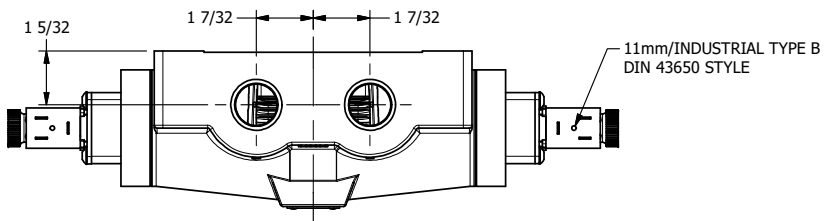

4

3

2

1

AAA
PRODUCTS
INTERNATIONAL

**AAA PRODUCTS
INTERNATIONAL**
7114 Harry Hines Blvd
Dallas, TX 75235

TITLE: 3/4" SIDE PORT, DBL SOL, 3 POS,
SPR CTR, SOL SHFT, REGEN CTR SPL,
DUST EXCLDR, EXT PILOT

DRAWING NO.:
DIM_ESY6DLZ