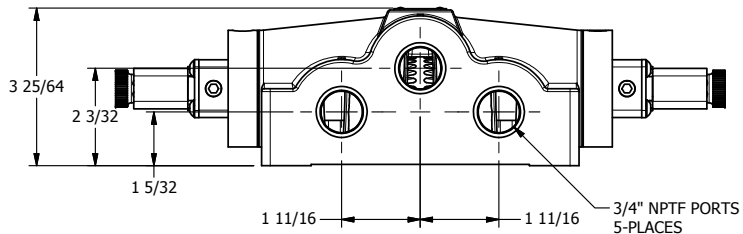

4

3

2

1

**AAA**  
PRODUCTS  
INTERNATIONAL

**AAA PRODUCTS  
INTERNATIONAL**  
7114 Harry Hines Blvd  
Dallas, TX 75235

TITLE: 3/4" SIDE PORT, DBL SOL, 3 POS,  
SPR CTR, SOL SHFT, REGEN CTR SPL,  
DUST EXCLDR

DRAWING NO.:  
DIM\_ESY6DL

THE INFORMATION CONTAINED WITHIN THIS DOCUMENT IS PROPRIETARY TO AAA PRODUCTS AND MAY NOT BE DISCLOSED WITHOUT PRIOR WRITTEN CONSENT

4

3

2

1

B

B