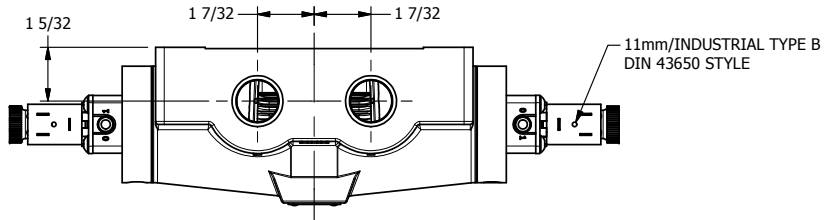

4

3

2

1

**AAA**  
PRODUCTS  
INTERNATIONAL

**AAA PRODUCTS  
INTERNATIONAL**  
7114 Harry Hines Blvd  
Dallas, TX 75235

TITLE: 3/4" SIDE PORT, DBL SOL, 3 POS,  
SPR CTR, SOL SHFT, REGEN CTR SPL,  
DUST EXCLDR

DRAWING NO.:  
DIM\_ESY6DL

THE INFORMATION CONTAINED WITHIN THIS DOCUMENT IS PROPRIETARY TO AAA PRODUCTS AND MAY NOT BE DISCLOSED WITHOUT PRIOR WRITTEN CONSENT

4

3

2

1

B

B