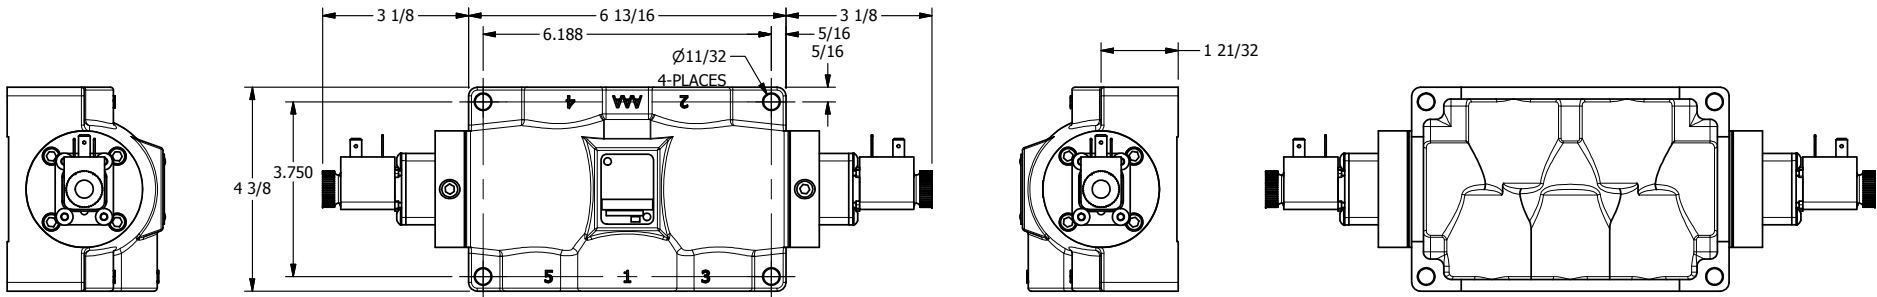

4

3

2

1

**AAA**  
PRODUCTS  
INTERNATIONAL

**AAA PRODUCTS  
INTERNATIONAL**  
7114 Harry Hines Blvd  
Dallas, TX 75235

TITLE: 3/4" SIDE PORT, DBL SOL, 3 POS,  
SPR CTR, SOL SHFT, REGEN CTR SPL,  
DUST EXCLDR

DRAWING NO.:  
DIM\_ESY6DL

THE INFORMATION CONTAINED WITHIN THIS DOCUMENT IS PROPRIETARY TO AAA PRODUCTS AND MAY NOT BE DISCLOSED WITHOUT PRIOR WRITTEN CONSENT

4

3

2

1

B

B