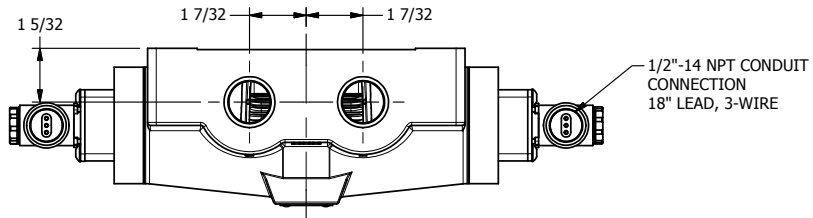

4

3

2

1

AAA
PRODUCTS
INTERNATIONAL

AAA PRODUCTS INTERNATIONAL
7114 Harry Hines Blvd
Dallas, TX 75235

TITLE: 3/4" SIDE PORT, DBL SOL, 3 POS,
SPR CTR, SOL SHFT, REGEN CTR SPL,
MOLD-OVER, EXT PILOT

DRAWING NO.:
DIM_ESY6DJZ