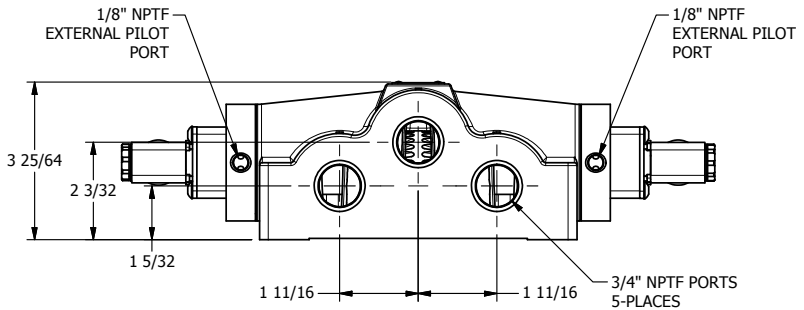

4

3

2

1

AAA
PRODUCTS
INTERNATIONAL

AAA PRODUCTS INTERNATIONAL
7114 Harry Hines Blvd
Dallas, TX 75235

TITLE: 3/4" SIDE PORT, DBL SOL, 3 POS,
SPR CTR, SOL SHFT, REGEN CTR SPL,
MOLD-OVER, EXT PILOT

DRAWING NO.:
DIM_ESY6DJZ