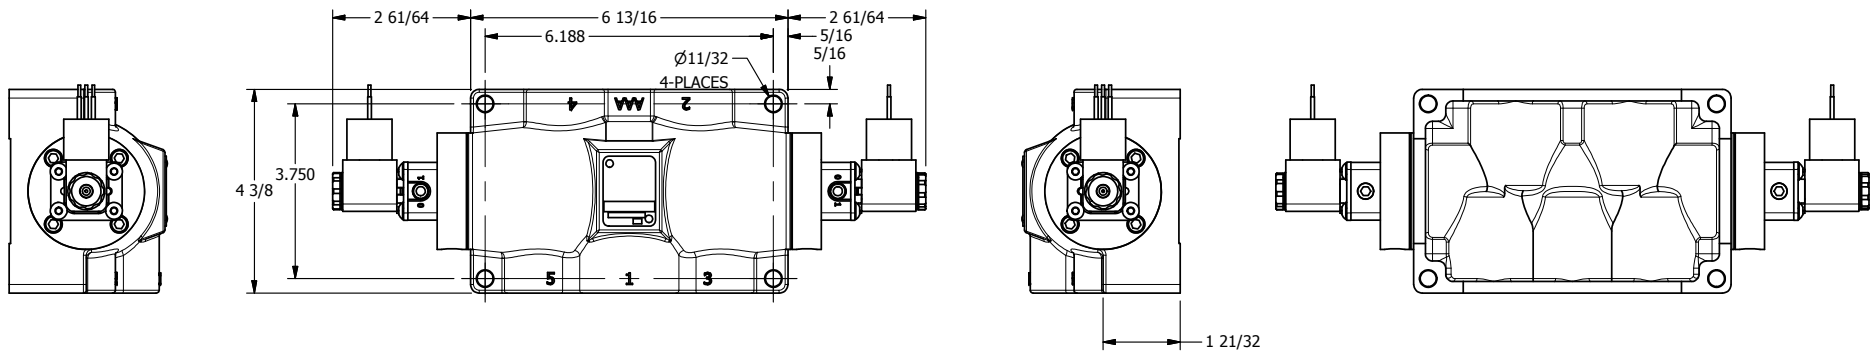

4

3

2

1

AAA
PRODUCTS
INTERNATIONAL

AAA PRODUCTS INTERNATIONAL
7114 Harry Hines Blvd
Dallas, TX 75235

TITLE: 3/4" SIDE PORT, DBL SOL, 3 POS,
SPR CTR, SOL SHFT, REGEN CTR SPL,
MOLD-OVER, EXT PILOT

DRAWING NO.:
DIM_ESY6DJZ