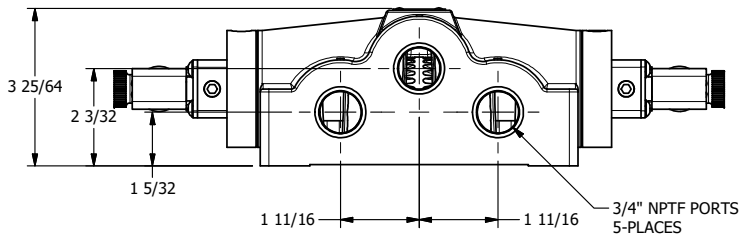

4

3

2

1

1/2"-14 NPT CONDUIT CONNECTION  
18" LEAD, 3 WIRE

3/4" NPTF PORTS  
5-PLACES

**AAA**  
PRODUCTS  
INTERNATIONAL

**AAA PRODUCTS INTERNATIONAL**  
7114 Harry Hines Blvd  
Dallas, TX 75235

TITLE: 3/4" SIDE PORT, DBL SOL, 3 POS,  
SPR CTR, REGEN CTR SPL, MOLD-OVER,  
LCKNG OVRD, DUST EXCLDR

DRAWING NO.:  
DIM\_ESY6DJOL

THE INFORMATION CONTAINED WITHIN THIS DOCUMENT IS PROPRIETARY TO AAA PRODUCTS AND MAY NOT BE DISCLOSED WITHOUT PRIOR WRITTEN CONSENT