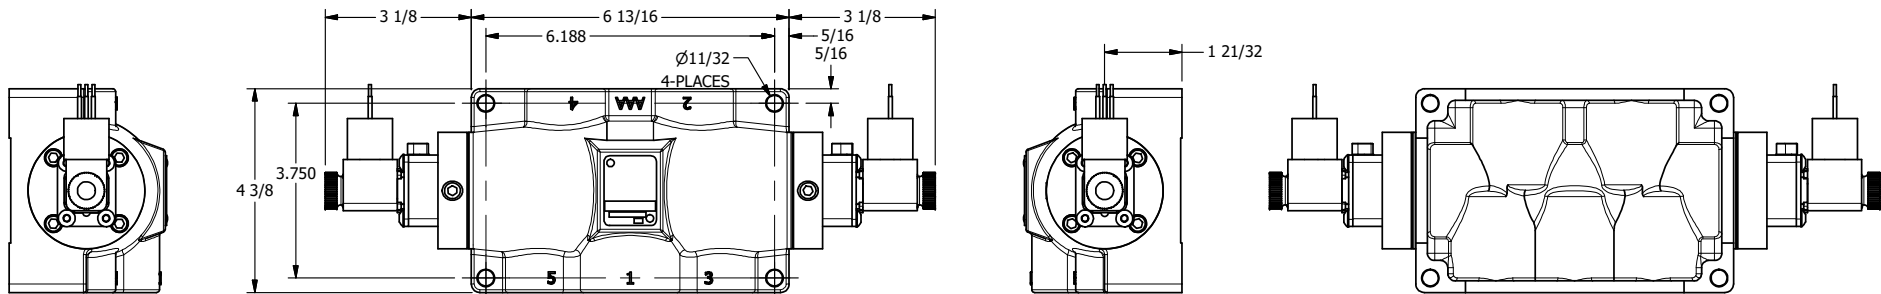

4

3

2

1

1/2"-14 NPT CONDUIT CONNECTION  
18" LEAD, 3 WIRE

3/4" NPTF PORTS  
5-PLACES

**AAA**  
PRODUCTS  
INTERNATIONAL

**AAA PRODUCTS INTERNATIONAL**  
7114 Harry Hines Blvd  
Dallas, TX 75235

TITLE: 3/4" SIDE PORT, DBL SOL, 3 POS,  
SPR CTR, REGEN CTR SPL, MOLD-OVER,  
LCKNG OVRD, DUST EXCLDR

DRAWING NO.:  
DIM\_ESY6DJOL

THE INFORMATION CONTAINED WITHIN THIS DOCUMENT IS PROPRIETARY TO AAA PRODUCTS AND MAY NOT BE DISCLOSED WITHOUT PRIOR WRITTEN CONSENT