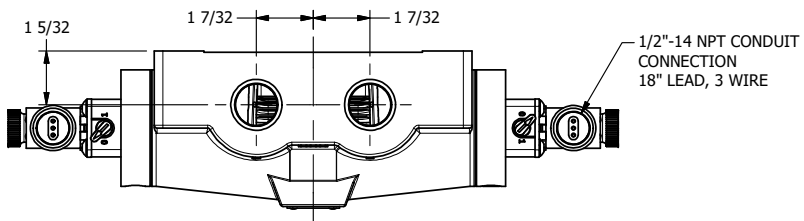

4

3

2

1

1/2"-14 NPT CONDUIT CONNECTION  
18" LEAD, 3 WIRE

3/4" NPTF PORTS  
5-PLACES

**AAA**  
PRODUCTS  
INTERNATIONAL

**AAA PRODUCTS INTERNATIONAL**  
7114 Harry Hines Blvd  
Dallas, TX 75235

TITLE: 3/4" SIDE PORT, DBL SOL, 3 POS,  
SPR CTR, REGEN CTR SPL, MOLD-OVER,  
LCKNG OVRD, DUST EXCLDR

DRAWING NO.:  
DIM\_ESY6DJOL

THE INFORMATION CONTAINED WITHIN THIS DOCUMENT IS PROPRIETARY TO AAA PRODUCTS AND MAY NOT BE DISCLOSED WITHOUT PRIOR WRITTEN CONSENT