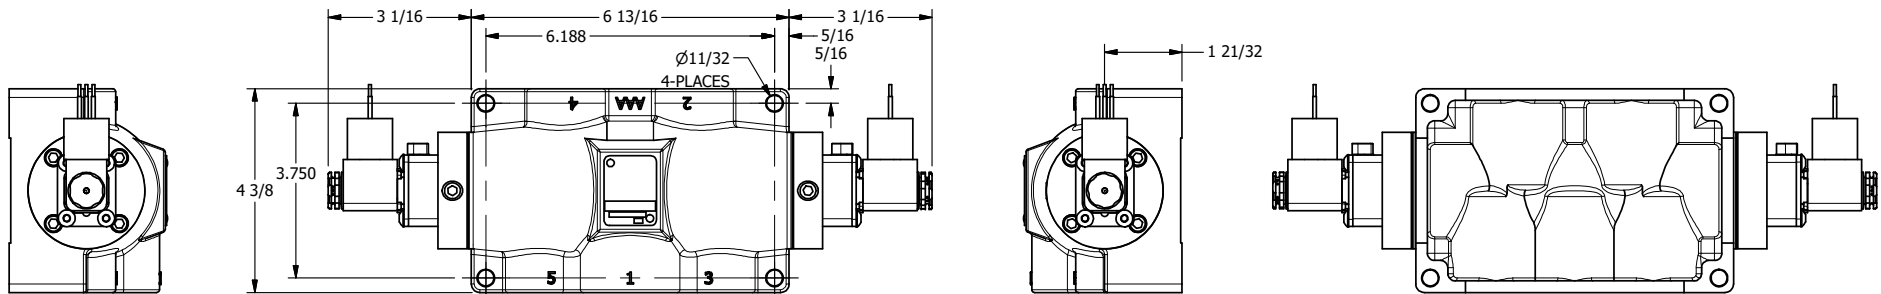

4

3

2

1

1/2"-14 NPT CONDUIT CONNECTION  
18" LEAD, 3 WIRE

**AAA**  
PRODUCTS  
INTERNATIONAL

**AAA PRODUCTS INTERNATIONAL**  
7114 Harry Hines Blvd  
Dallas, TX 75235

TITLE: 3/4" SIDE PORT, DBL SOL, 3 POS,  
SPR CTR, SOL SHFT, REGEN CTR SPL,  
MOLD-OVER, LCKNG OVRD, SIDE VENT