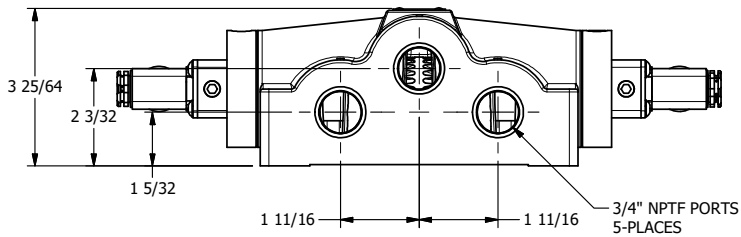

4

3

2

1

1/2"-14 NPT CONDUIT CONNECTION  
18" LEAD, 3 WIRE

**AAA**  
PRODUCTS  
INTERNATIONAL

**AAA PRODUCTS INTERNATIONAL**  
7114 Harry Hines Blvd  
Dallas, TX 75235

TITLE: 3/4" SIDE PORT, DBL SOL, 3 POS,  
SPR CTR, SOL SHFT, REGEN CTR SPL,  
MOLD-OVER, LCKNG OVRD, SIDE VENT