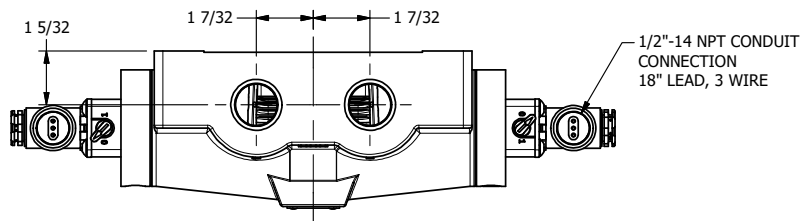

4

3

2

1

1/2"-14 NPT CONDUIT CONNECTION  
18" LEAD, 3 WIRE

**AAA**  
PRODUCTS  
INTERNATIONAL

**AAA PRODUCTS INTERNATIONAL**  
7114 Harry Hines Blvd  
Dallas, TX 75235

TITLE: 3/4" SIDE PORT, DBL SOL, 3 POS,  
SPR CTR, SOL SHFT, REGEN CTR SPL,  
MOLD-OVER, LCKNG OVRD, SIDE VENT