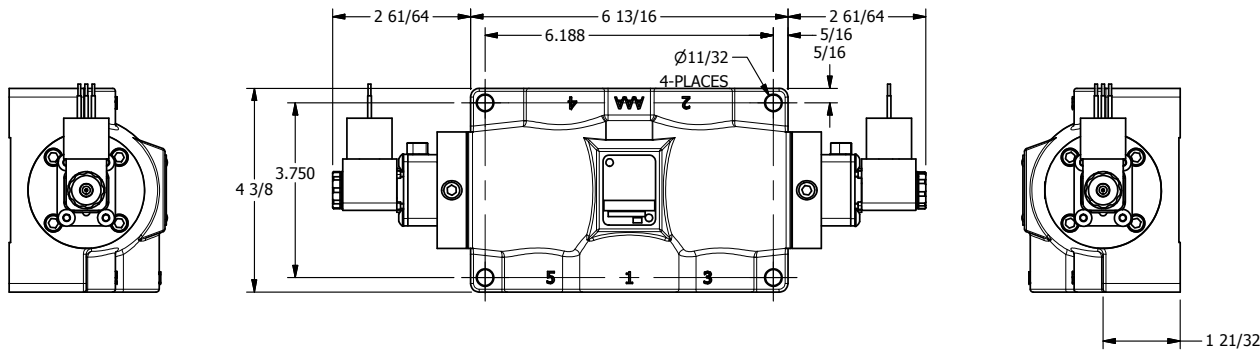

4

3

2

1

1/2"-14 NPT CONDUIT CONNECTION
18" LEAD, 3 WIRE

3/4" NPTF PORTS
5-PLACES

AAA
PRODUCTS
INTERNATIONAL

**AAA PRODUCTS
INTERNATIONAL**
7114 Harry Hines Blvd
Dallas, TX 75235

TITLE: 3/4" SIDE PORT, DBL SOL, 3 POS,
SPR CTR, SOL SHFT, REGEN CTR SPL,
MOLD-OVER, LCKNG OVRD

DRAWING NO.:
DIM_ESY6DJO

THE INFORMATION CONTAINED WITHIN THIS DOCUMENT IS PROPRIETARY TO AAA PRODUCTS AND MAY NOT BE DISCLOSED WITHOUT PRIOR WRITTEN CONSENT