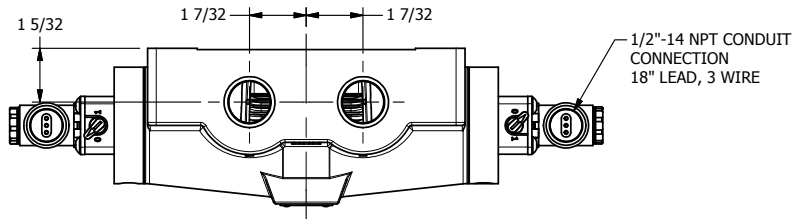

4

3

2

1

1/2"-14 NPT CONDUIT CONNECTION
18" LEAD, 3 WIRE

3/4" NPTF PORTS
5-PLACES

AAA
PRODUCTS
INTERNATIONAL

**AAA PRODUCTS
INTERNATIONAL**
7114 Harry Hines Blvd
Dallas, TX 75235

TITLE: 3/4" SIDE PORT, DBL SOL, 3 POS,
SPR CTR, SOL SHFT, REGEN CTR SPL,
MOLD-OVER, LCKNG OVRD

DRAWING NO.:
DIM_ESY6DJO

THE INFORMATION CONTAINED WITHIN THIS DOCUMENT IS PROPRIETARY TO AAA PRODUCTS AND MAY NOT BE DISCLOSED WITHOUT PRIOR WRITTEN CONSENT