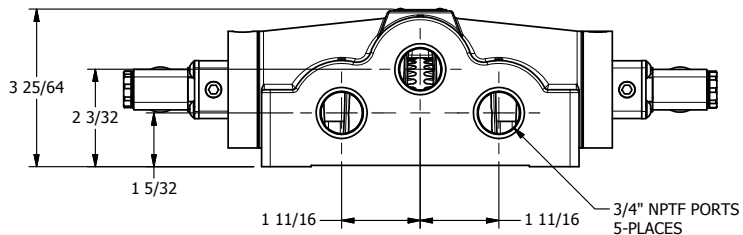

4

3

2

1

1/2"-14 NPT CONDUIT CONNECTION
18" LEAD, 3 WIRE

3/4" NPTF PORTS
5-PLACES

AAA
PRODUCTS
INTERNATIONAL

**AAA PRODUCTS
INTERNATIONAL**
7114 Harry Hines Blvd
Dallas, TX 75235

TITLE: 3/4" SIDE PORT, DBL SOL, 3 POS,
SPR CTR, SOL SHFT, REGEN CTR SPL,
MOLD-OVER, LCKNG OVRD

DRAWING NO.:
DIM_ESY6DJO

THE INFORMATION CONTAINED WITHIN THIS DOCUMENT IS PROPRIETARY TO AAA PRODUCTS AND MAY NOT BE DISCLOSED WITHOUT PRIOR WRITTEN CONSENT