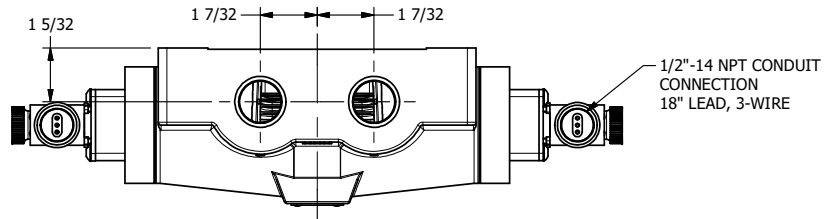

4

3

2

1

AAA
PRODUCTS
INTERNATIONAL

**AAA PRODUCTS
INTERNATIONAL**
7114 Harry Hines Blvd
Dallas, TX 75235

TITLE: 3/4" SIDE PORT, DBL SOL, 3 POS,
REGEN SPR CTR, MOLD-OVER,
DUST EXCLDR, EXT PILOT

DRAWING NO.:
DIM_ESY6DJLZ