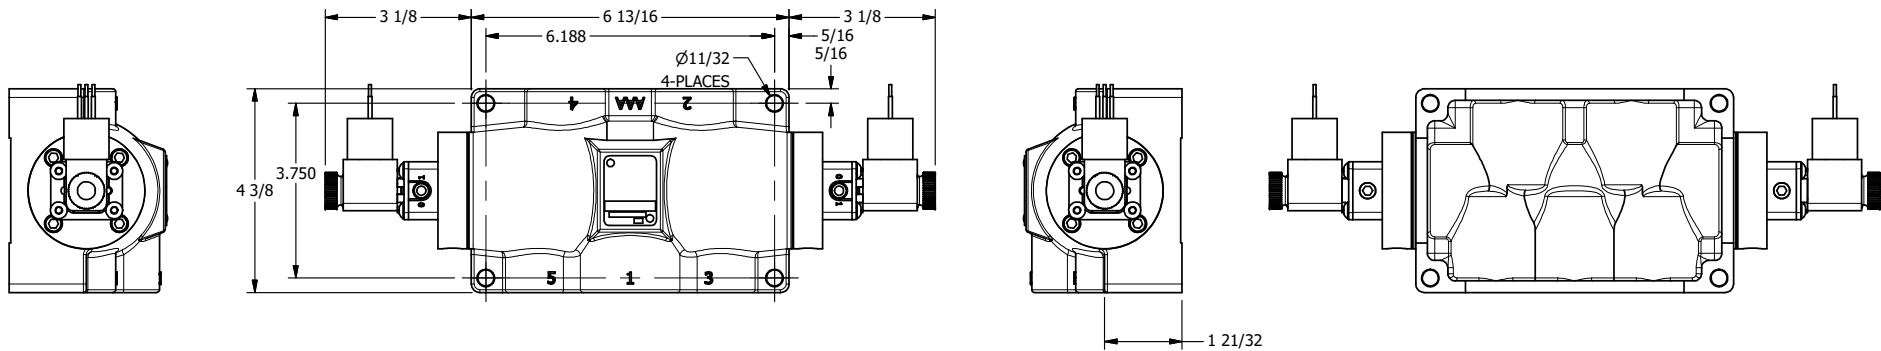

4

3

2

1

AAA
PRODUCTS
INTERNATIONAL

**AAA PRODUCTS
INTERNATIONAL**
7114 Harry Hines Blvd
Dallas, TX 75235

TITLE: 3/4" SIDE PORT, DBL SOL, 3 POS,
REGEN SPR CTR, MOLD-OVER,
DUST EXCLDR, EXT PILOT

DRAWING NO.:
DIM_ESY6DJLZ