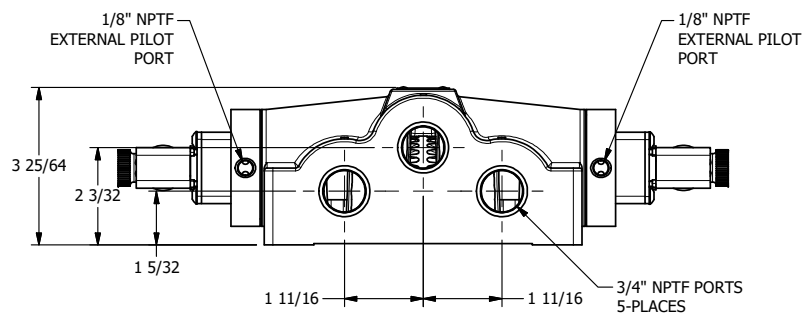

4

3

2

1

AAA
PRODUCTS
INTERNATIONAL

**AAA PRODUCTS
INTERNATIONAL**
7114 Harry Hines Blvd
Dallas, TX 75235

TITLE: 3/4" SIDE PORT, DBL SOL, 3 POS,
REGEN SPR CTR, MOLD-OVER,
DUST EXCLDR, EXT PILOT

DRAWING NO.:
DIM_ESY6DJLZ