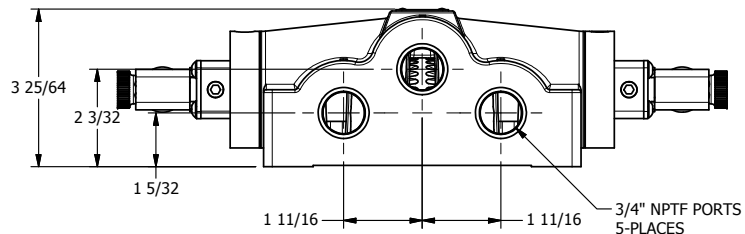

4

3

2

1

1/2"-14 NPT CONDUIT CONNECTION
18" LEAD, 3 WIRE

3/4" NPTF PORTS
5-PLACES

AAA
PRODUCTS
INTERNATIONAL

**AAA PRODUCTS
INTERNATIONAL**
7114 Harry Hines Blvd
Dallas, TX 75235

TITLE: 3/4" SIDE PORT, DBL SOL, 3 POS,
SPR CTR, SOL SHFT, REGEN CTR SPL,
MOLD-OVER, DUST EXCLDR

DRAWING NO.:
DIM_ESY6DJL

4

3

2

1

THE INFORMATION CONTAINED WITHIN THIS DOCUMENT IS PROPRIETARY TO AAA PRODUCTS AND MAY NOT BE DISCLOSED WITHOUT PRIOR WRITTEN CONSENT