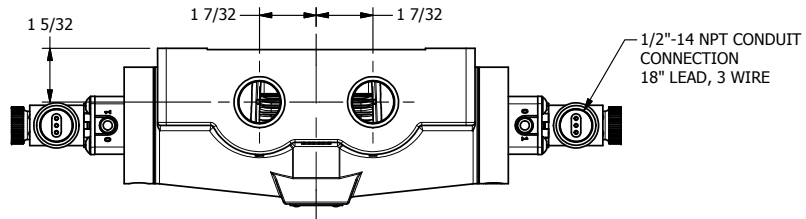

4

3

2

1

1/2"-14 NPT CONDUIT CONNECTION
18" LEAD, 3 WIRE

3/4" NPTF PORTS
5-PLACES

AAA
PRODUCTS
INTERNATIONAL

**AAA PRODUCTS
INTERNATIONAL**
7114 Harry Hines Blvd
Dallas, TX 75235

TITLE: 3/4" SIDE PORT, DBL SOL, 3 POS,
SPR CTR, SOL SHFT, REGEN CTR SPL,
MOLD-OVER, DUST EXCLDR

DRAWING NO.:
DIM_ESY6DJL

4

3

2

1

THE INFORMATION CONTAINED WITHIN THIS DOCUMENT IS PROPRIETARY TO AAA PRODUCTS AND MAY NOT BE DISCLOSED WITHOUT PRIOR WRITTEN CONSENT