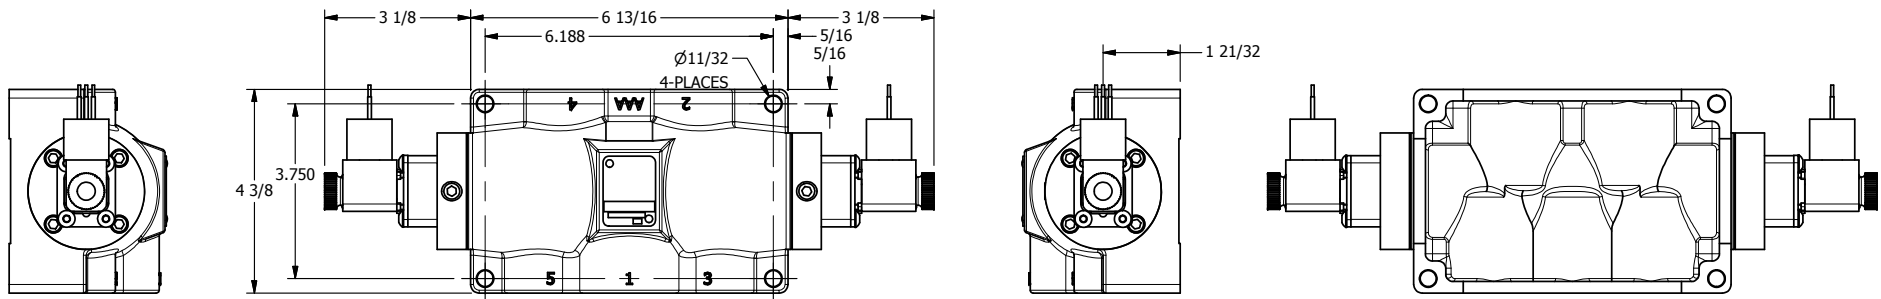

4

3

2

1

1/2"-14 NPT CONDUIT CONNECTION
18" LEAD, 3 WIRE

3/4" NPTF PORTS
5-PLACES

AAA
PRODUCTS
INTERNATIONAL

**AAA PRODUCTS
INTERNATIONAL**
7114 Harry Hines Blvd
Dallas, TX 75235

TITLE: 3/4" SIDE PORT, DBL SOL, 3 POS,
SPR CTR, SOL SHFT, REGEN CTR SPL,
MOLD-OVER, DUST EXCLDR

DRAWING NO.:
DIM_ESY6DJL

4

3

2

1

THE INFORMATION CONTAINED WITHIN THIS DOCUMENT IS PROPRIETARY TO AAA PRODUCTS AND MAY NOT BE DISCLOSED WITHOUT PRIOR WRITTEN CONSENT