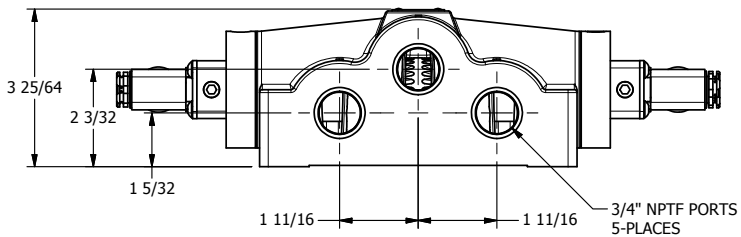

4

3

2

1

AAA
PRODUCTS
INTERNATIONAL

**AAA PRODUCTS
INTERNATIONAL**
7114 Harry Hines Blvd
Dallas, TX 75235

TITLE: **3/4" SIDE PORT, DBL SOL, 3 POS,
SPR CTR, SOL SHFT, REGEN CTR SPL,
MOLD-OVER, SIDE VENT**

DRAWING NO.:
DIM_ESY6DJC