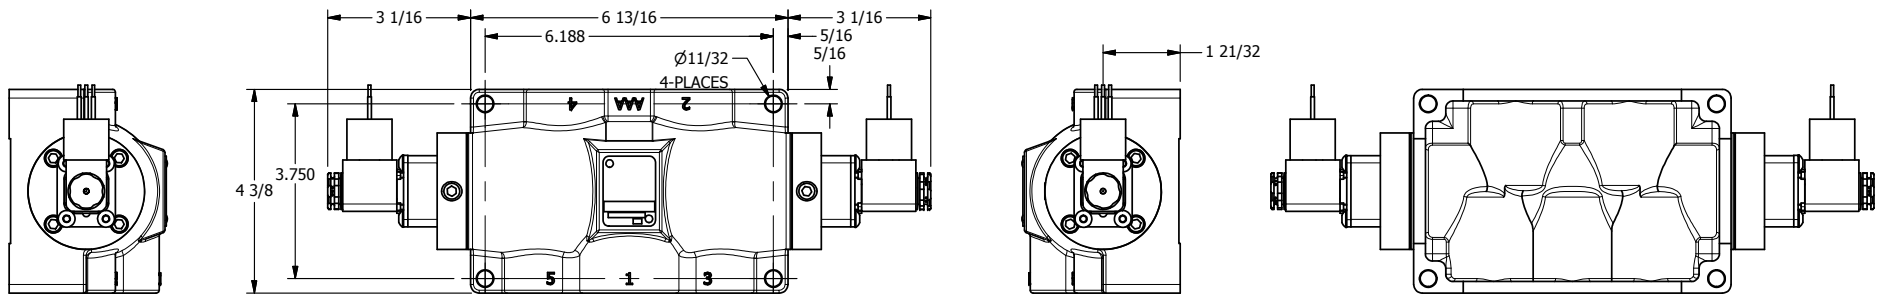

4

3

2

1

AAA
PRODUCTS
INTERNATIONAL

**AAA PRODUCTS
INTERNATIONAL**
7114 Harry Hines Blvd
Dallas, TX 75235

TITLE: **3/4" SIDE PORT, DBL SOL, 3 POS,
SPR CTR, SOL SHFT, REGEN CTR SPL,
MOLD-OVER, SIDE VENT**

DRAWING NO.:
DIM_ESY6DJC