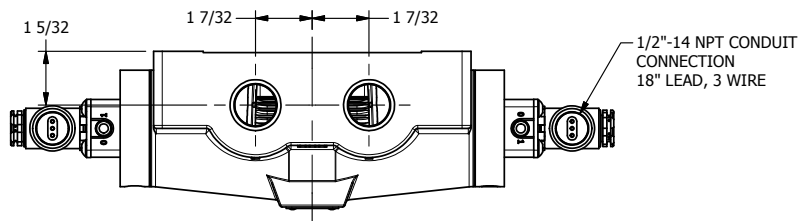

4

3

2

1

AAA
PRODUCTS
INTERNATIONAL

**AAA PRODUCTS
INTERNATIONAL**
7114 Harry Hines Blvd
Dallas, TX 75235

TITLE: **3/4" SIDE PORT, DBL SOL, 3 POS,
SPR CTR, SOL SHFT, REGEN CTR SPL,
MOLD-OVER, SIDE VENT**

DRAWING NO.:
DIM_ESY6DJC