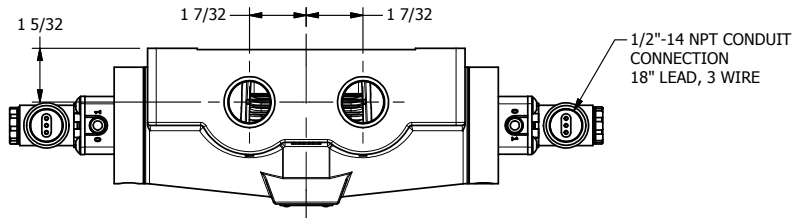

4

3

2

1

1/2"-14 NPT CONDUIT CONNECTION
18" LEAD, 3 WIRE

3/4" NPTF PORTS
5-PLACES

AAA
PRODUCTS
INTERNATIONAL

AAA PRODUCTS INTERNATIONAL
7114 Harry Hines Blvd
Dallas, TX 75235

TITLE: 3/4" SIDE PORT, DBL SOL, 3 POS,
SPR CTR, SOL SHFT, REGEN CTR SPL,
MOLD-OVER

DRAWING NO.:
DIM_ESY6DJ

4

3

2

1

THE INFORMATION CONTAINED WITHIN THIS DOCUMENT IS PROPRIETARY TO AAA PRODUCTS AND MAY NOT BE DISCLOSED WITHOUT PRIOR WRITTEN CONSENT