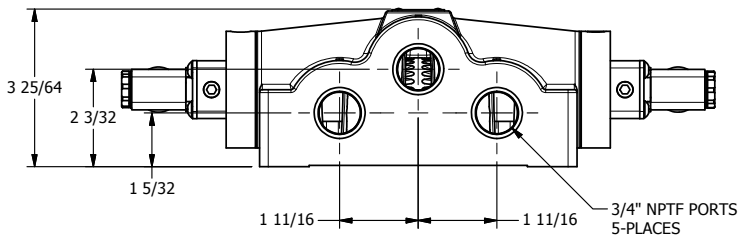

4

3

2

1

1/2"-14 NPT CONDUIT CONNECTION
18" LEAD, 3 WIRE

3/4" NPTF PORTS
5-PLACES

AAA
PRODUCTS
INTERNATIONAL

AAA PRODUCTS INTERNATIONAL
7114 Harry Hines Blvd
Dallas, TX 75235

TITLE: 3/4" SIDE PORT, DBL SOL, 3 POS,
SPR CTR, SOL SHFT, REGEN CTR SPL,
MOLD-OVER

DRAWING NO.:
DIM_ESY6DJ

4

3

2

1

THE INFORMATION CONTAINED WITHIN THIS DOCUMENT IS PROPRIETARY TO AAA PRODUCTS AND MAY NOT BE DISCLOSED WITHOUT PRIOR WRITTEN CONSENT