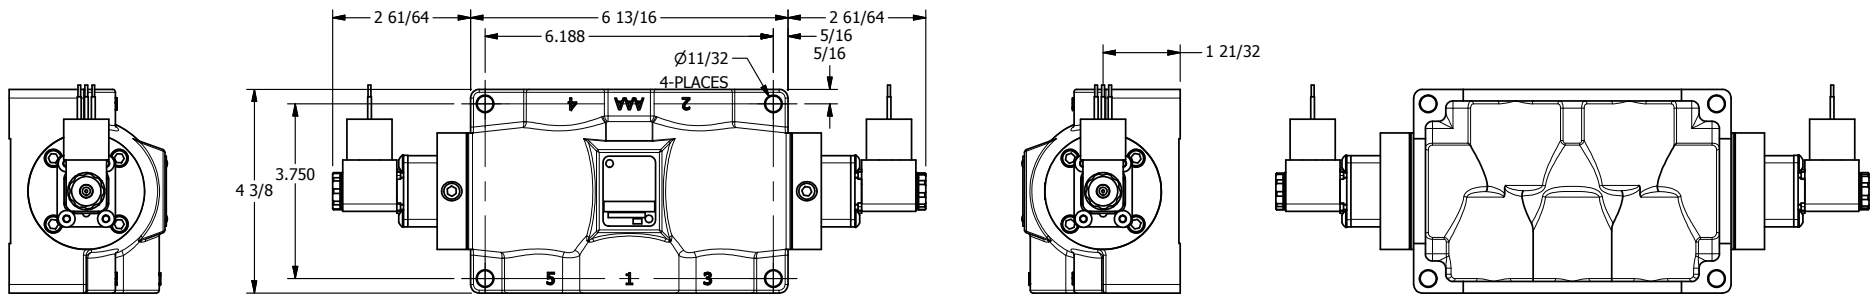

4

3

2

1

1/2"-14 NPT CONDUIT CONNECTION
18" LEAD, 3 WIRE

3/4" NPTF PORTS
5-PLACES

AAA
PRODUCTS
INTERNATIONAL

AAA PRODUCTS INTERNATIONAL
7114 Harry Hines Blvd
Dallas, TX 75235

TITLE: 3/4" SIDE PORT, DBL SOL, 3 POS,
SPR CTR, SOL SHFT, REGEN CTR SPL,
MOLD-OVER

DRAWING NO.:
DIM_ESY6DJ

4

3

2

1

THE INFORMATION CONTAINED WITHIN THIS DOCUMENT IS PROPRIETARY TO AAA PRODUCTS AND MAY NOT BE DISCLOSED WITHOUT PRIOR WRITTEN CONSENT