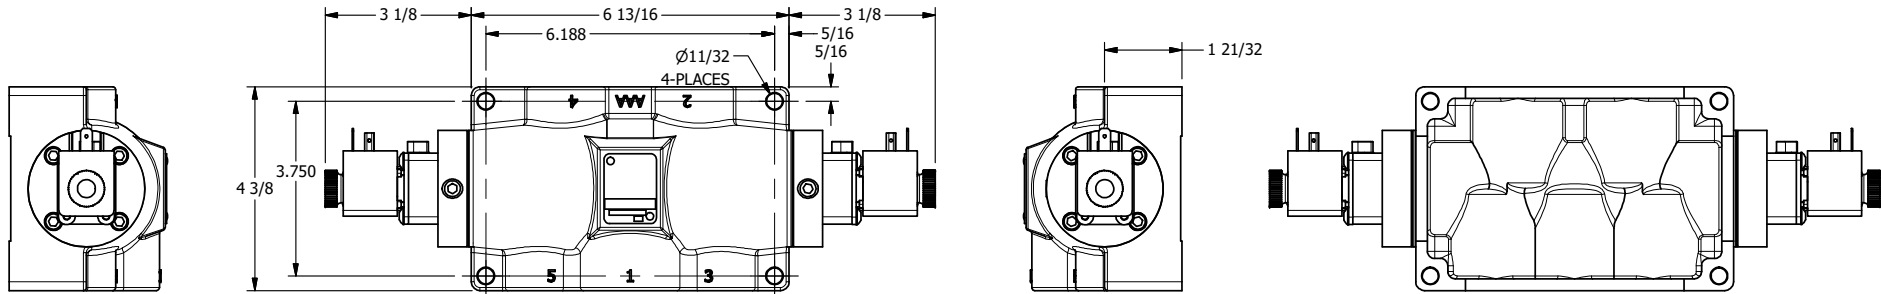

4

3

2

1

AAA
PRODUCTS
INTERNATIONAL

**AAA PRODUCTS
INTERNATIONAL**
7114 Harry Hines Blvd
Dallas, TX 75235

TITLE: 3/4" SIDE PORT, DBL SOL, 3 POS,
SPR CTR, REGEN CTR SPL, HIGH TMPE,
LCKNG OVRD, DUST EXCLDR

DRAWING NO.:
DIM_ESY6DHOL