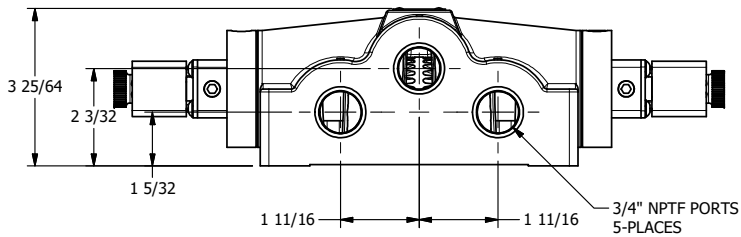

4

3

2

1

AAA
PRODUCTS
INTERNATIONAL

**AAA PRODUCTS
INTERNATIONAL**
7114 Harry Hines Blvd
Dallas, TX 75235

TITLE: 3/4" SIDE PORT, DBL SOL, 3 POS,
SPR CTR, REGEN CTR SPL, HIGH TMPE,
LCKNG OVRD, DUST EXCLDR

DRAWING NO.:
DIM_ESY6DHOL