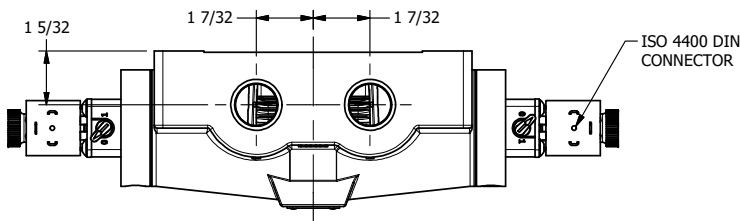

4

3

2

1

AAA
PRODUCTS
INTERNATIONAL

**AAA PRODUCTS
INTERNATIONAL**
7114 Harry Hines Blvd
Dallas, TX 75235

TITLE: 3/4" SIDE PORT, DBL SOL, 3 POS,
SPR CTR, REGEN CTR SPL, HIGH TMPE,
LCKNG OVRD, DUST EXCLDR

DRAWING NO.:
DIM_ESY6DHOL