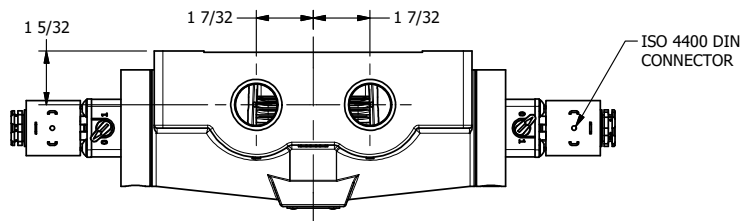

4

3

2

1

**AAA**  
PRODUCTS  
INTERNATIONAL

**AAA PRODUCTS INTERNATIONAL**  
7114 Harry Hines Blvd  
Dallas, TX 75235

TITLE: 3/4" SIDE PORT, DBL SOL, 3 POS,  
SPR CTR, SOL SHFT, REGEN CTR SPL  
HIGH TEMP, LCKNG OVRD, SIDE VENT

DRAWING NO.:  
DIM\_ESY6DHOC

4

3

2

THE INFORMATION CONTAINED WITHIN THIS DOCUMENT IS PROPRIETARY TO AAA PRODUCTS AND MAY NOT BE DISCLOSED WITHOUT PRIOR WRITTEN CONSENT