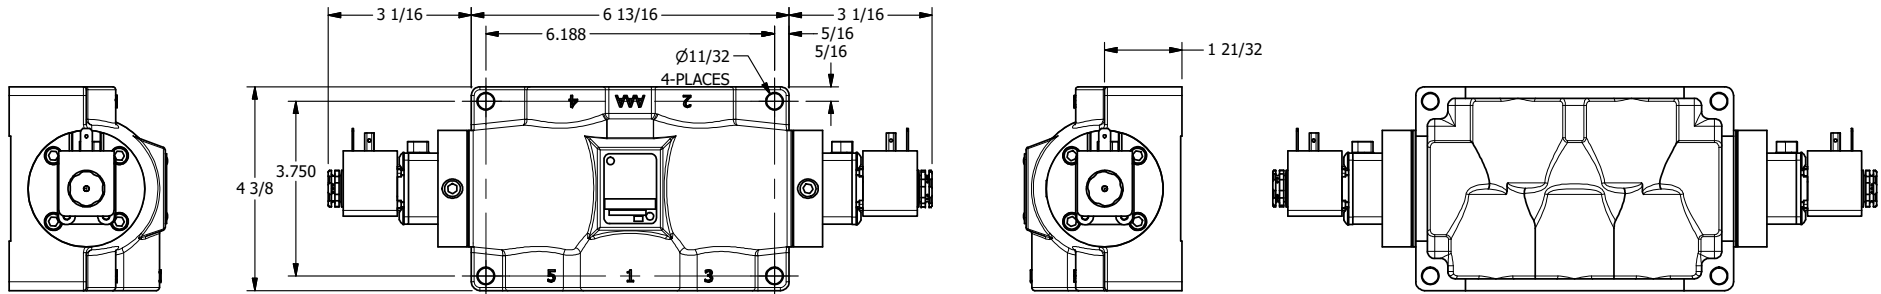

4

3

2

1

**AAA**  
PRODUCTS  
INTERNATIONAL

**AAA PRODUCTS INTERNATIONAL**  
7114 Harry Hines Blvd  
Dallas, TX 75235

TITLE: 3/4" SIDE PORT, DBL SOL, 3 POS,  
SPR CTR, SOL SHFT, REGEN CTR SPL  
HIGH TEMP, LCKNG OVRD, SIDE VENT

DRAWING NO.:  
DIM\_ESY6DHOC

4

3

2

THE INFORMATION CONTAINED WITHIN THIS DOCUMENT IS PROPRIETARY TO AAA PRODUCTS AND MAY NOT BE DISCLOSED WITHOUT PRIOR WRITTEN CONSENT