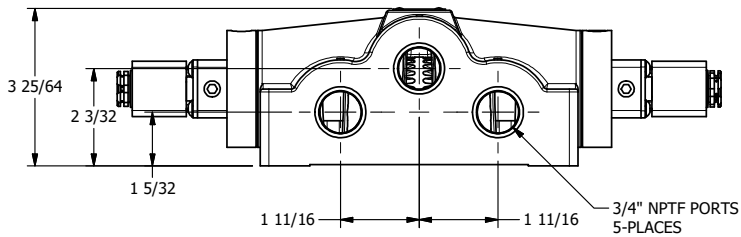

4

3

2

1

**AAA**  
PRODUCTS  
INTERNATIONAL

**AAA PRODUCTS INTERNATIONAL**  
7114 Harry Hines Blvd  
Dallas, TX 75235

TITLE: 3/4" SIDE PORT, DBL SOL, 3 POS,  
SPR CTR, SOL SHFT, REGEN CTR SPL  
HIGH TEMP, LCKNG OVRD, SIDE VENT

DRAWING NO.:  
DIM\_ESY6DHOC

4

3

2

THE INFORMATION CONTAINED WITHIN THIS DOCUMENT IS PROPRIETARY TO AAA PRODUCTS AND MAY NOT BE DISCLOSED WITHOUT PRIOR WRITTEN CONSENT