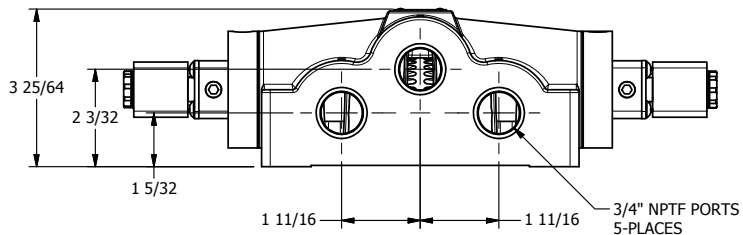

4

3

2

1

**AAA**  
PRODUCTS  
INTERNATIONAL

**AAA PRODUCTS  
INTERNATIONAL**  
7114 Harry Hines Blvd  
Dallas, TX 75235

TITLE: 3/4" SIDE PORT, DBL SOL, 3 POS,  
SPR CTR, SOL SHFT, REGEN CTR SPL,  
HIGH TEMP, LCKNG OVRD