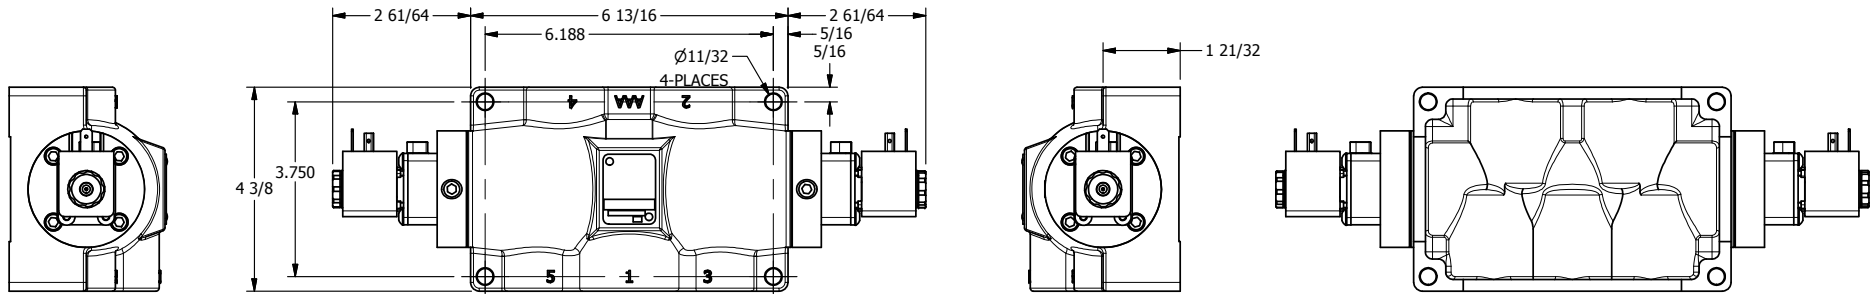

4

3

2

1

**AAA**  
PRODUCTS  
INTERNATIONAL

**AAA PRODUCTS  
INTERNATIONAL**  
7114 Harry Hines Blvd  
Dallas, TX 75235

TITLE: 3/4" SIDE PORT, DBL SOL, 3 POS,  
SPR CTR, SOL SHFT, REGEN CTR SPL,  
HIGH TEMP, LCKNG OVRD