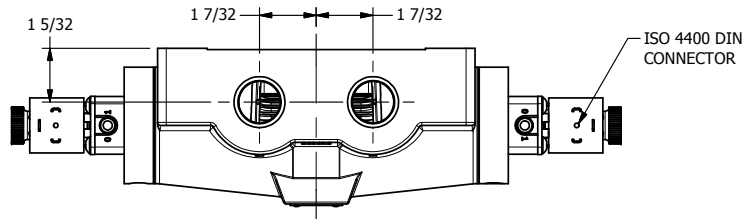

4

3

2

1

AAA
PRODUCTS
INTERNATIONAL

**AAA PRODUCTS
INTERNATIONAL**
7114 Harry Hines Blvd
Dallas, TX 75235

TITLE: 3/4" SIDE PORT, DBL SOL, 3 POS,
SPR CTR, SOL SHFT, REGEN CTR SPL
HIGH TEMP, DUST EXCLDR

DRAWING NO.:
DIM_ESY6DHL