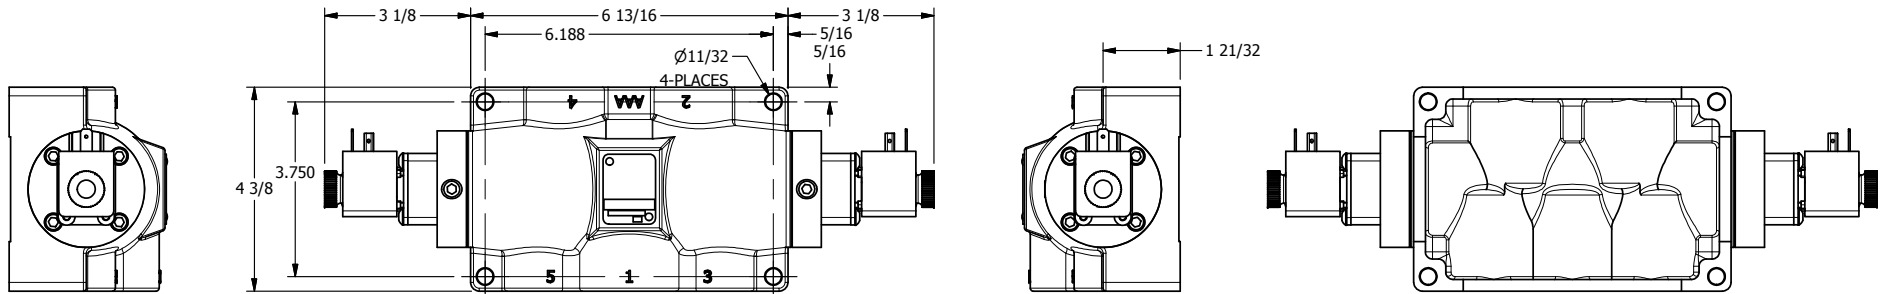

4

3

2

1

AAA
PRODUCTS
INTERNATIONAL

**AAA PRODUCTS
INTERNATIONAL**
7114 Harry Hines Blvd
Dallas, TX 75235

TITLE: 3/4" SIDE PORT, DBL SOL, 3 POS,
SPR CTR, SOL SHFT, REGEN CTR SPL
HIGH TEMP, DUST EXCLDR

DRAWING NO.:
DIM_ESY6DHL