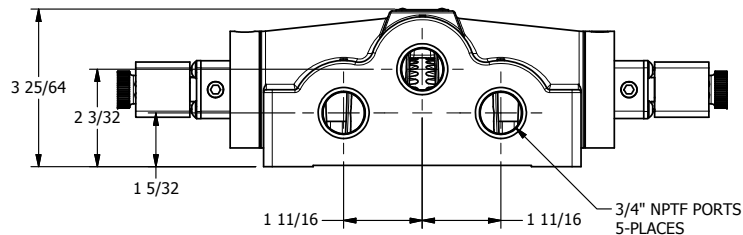

4

3

2

1

AAA
PRODUCTS
INTERNATIONAL

**AAA PRODUCTS
INTERNATIONAL**
7114 Harry Hines Blvd
Dallas, TX 75235

TITLE: 3/4" SIDE PORT, DBL SOL, 3 POS,
SPR CTR, SOL SHFT, REGEN CTR SPL
HIGH TEMP, DUST EXCLDR

DRAWING NO.:
DIM_ESY6DHL