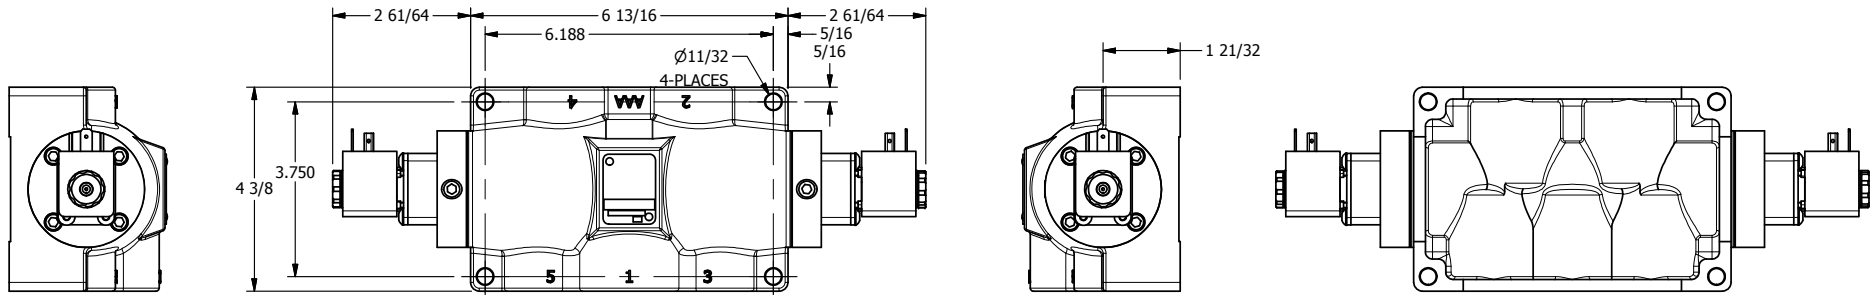

4

3

2

1

AAA
PRODUCTS
INTERNATIONAL

**AAA PRODUCTS
INTERNATIONAL**
7114 Harry Hines Blvd
Dallas, TX 75235

TITLE: 3/4" SIDE PORT, DBL SOL, 3 POS,
SPR CTR, SOL SHFT, REGEN CTR SPL
HIGH TEMP

DRAWING NO.:
DIM_ESY6DH