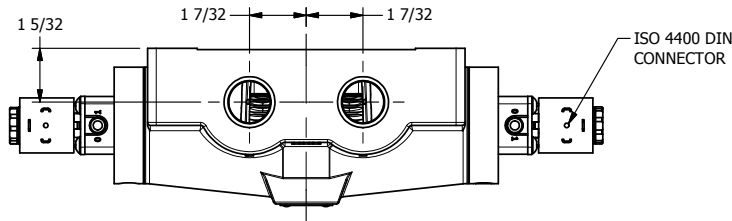

4

3

2

1

AAA
PRODUCTS
INTERNATIONAL

**AAA PRODUCTS
INTERNATIONAL**
7114 Harry Hines Blvd
Dallas, TX 75235

TITLE: 3/4" SIDE PORT, DBL SOL, 3 POS,
SPR CTR, SOL SHFT, REGEN CTR SPL
HIGH TEMP

DRAWING NO.:
DIM_ESY6DH