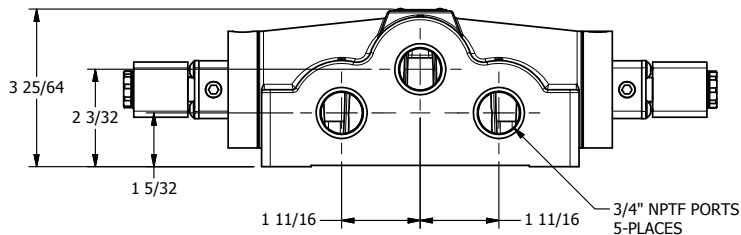

4

3

2

1

AAA
PRODUCTS
INTERNATIONAL

**AAA PRODUCTS
INTERNATIONAL**
7114 Harry Hines Blvd
Dallas, TX 75235

TITLE: 3/4" SIDE PORT, DBL SOL, 3 POS,
SPR CTR, SOL SHFT, REGEN CTR SPL
HIGH TEMP

DRAWING NO.:
DIM_ESY6DH