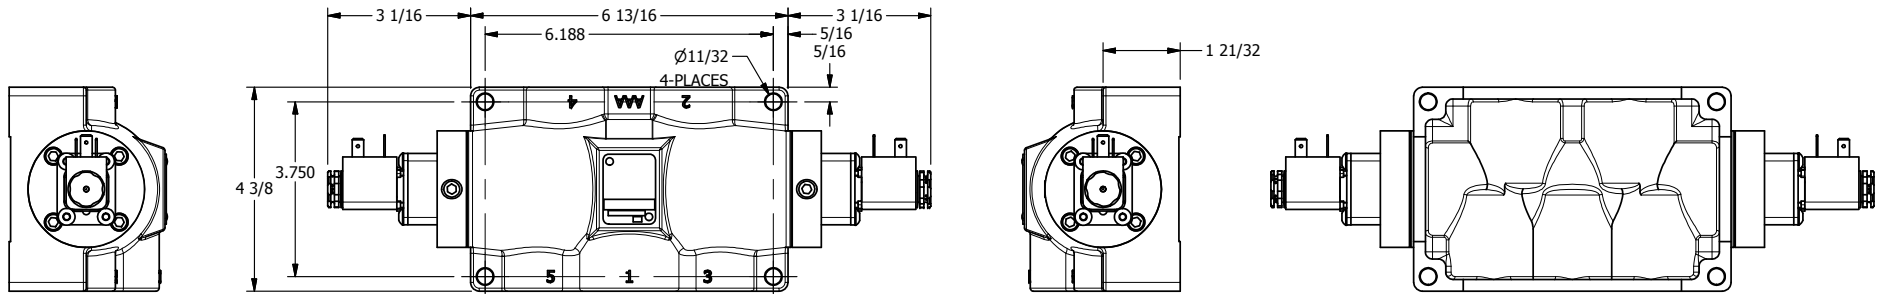

4

3

2

1

AAA
PRODUCTS
INTERNATIONAL

**AAA PRODUCTS
INTERNATIONAL**
7114 Harry Hines Blvd
Dallas, TX 75235

TITLE: 3/4" SIDE PORT, DBL SOL, 3 POS,
SPR CTR, SOL SHFT, REGEN CTR SPL,
SIDE VENT

DRAWING NO.:
DIM_ESY6DC