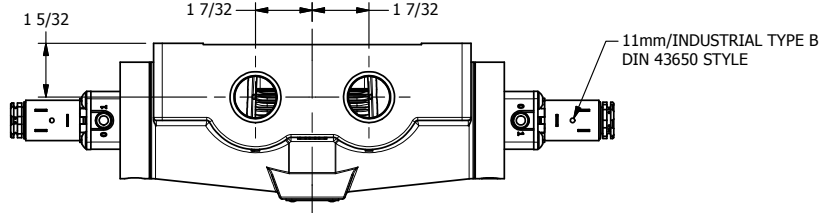

4

3

2

1

AAA
PRODUCTS
INTERNATIONAL

**AAA PRODUCTS
INTERNATIONAL**
7114 Harry Hines Blvd
Dallas, TX 75235

TITLE: 3/4" SIDE PORT, DBL SOL, 3 POS,
SPR CTR, SOL SHFT, REGEN CTR SPL,
SIDE VENT

DRAWING NO.:
DIM_ESY6DC