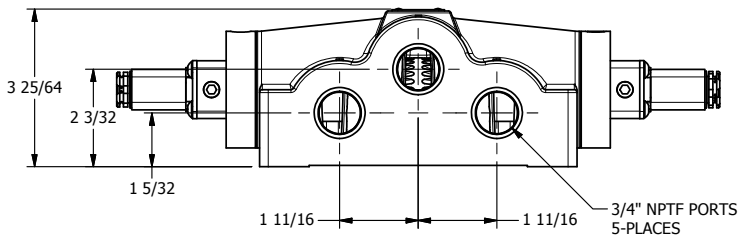

4

3

2

1

AAA
PRODUCTS
INTERNATIONAL

**AAA PRODUCTS
INTERNATIONAL**
7114 Harry Hines Blvd
Dallas, TX 75235

TITLE: 3/4" SIDE PORT, DBL SOL, 3 POS,
SPR CTR, SOL SHFT, REGEN CTR SPL,
SIDE VENT

DRAWING NO.:
DIM_ESY6DC