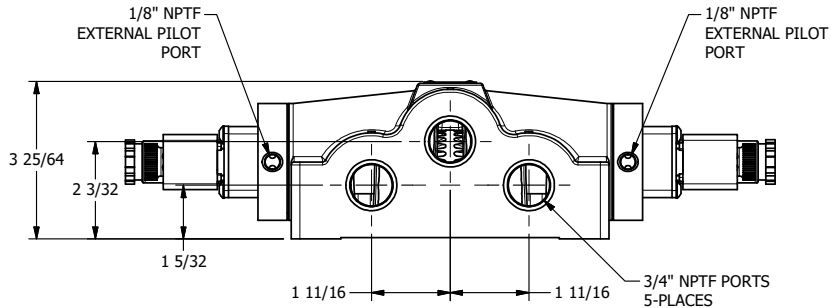

3/8" CORD GRIP DIN CAP INCLUDED
FORM A, ACC. TO EN 175301-803, ISO 4400

AAA
PRODUCTS
INTERNATIONAL

**AAA PRODUCTS
INTERNATIONAL**
7114 Harry Hines Blvd
Dallas, TX 75235

TITLE: 3/4" SIDE PORT, DBL SOL, 3 POS,
REGEN SPR CTR, INTR SAFE,
DUST EXCLDR, EXT PILOT

DRAWING NO.:
DIM_ESY6DALZ

THE INFORMATION CONTAINED WITHIN THIS DOCUMENT IS PROPRIETARY TO AAA PRODUCTS AND MAY NOT BE DISCLOSED WITHOUT PRIOR WRITTEN CONSENT