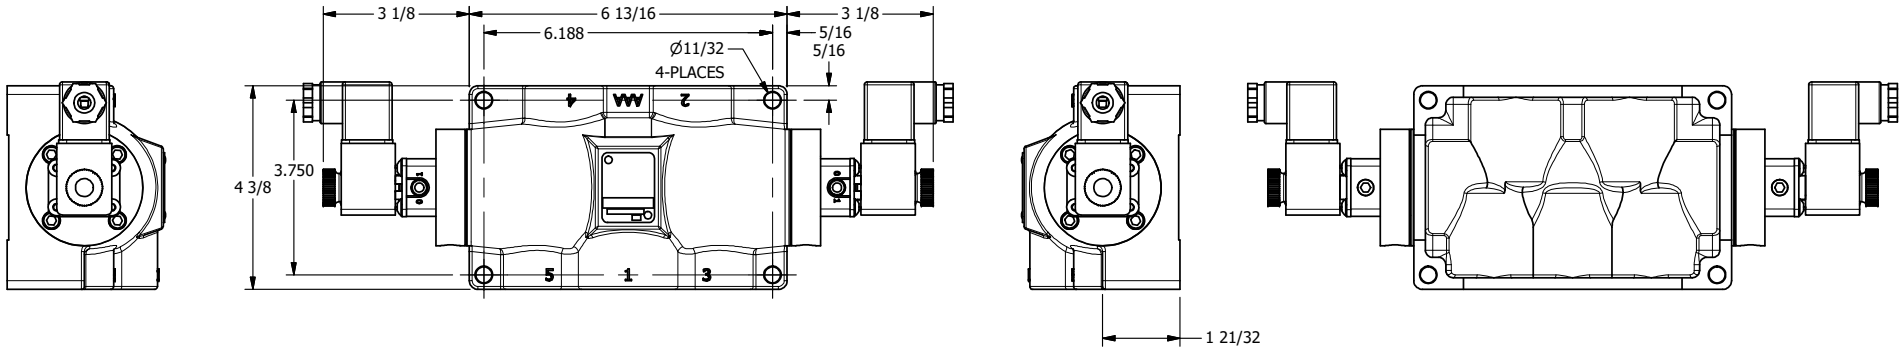

3/8" CORD GRIP DIN CAP INCLUDED
FORM A, ACC. TO EN 175301-803, ISO 4400

AAA
PRODUCTS
INTERNATIONAL

**AAA PRODUCTS
INTERNATIONAL**
7114 Harry Hines Blvd
Dallas, TX 75235

TITLE: 3/4" SIDE PORT, DBL SOL, 3 POS,
REGEN SPR CTR, INTR SAFE,
DUST EXCLDR, EXT PILOT

DRAWING NO.:
DIM_ESY6DALZ

THE INFORMATION CONTAINED WITHIN THIS DOCUMENT IS PROPRIETARY TO AAA PRODUCTS AND MAY NOT BE DISCLOSED WITHOUT PRIOR WRITTEN CONSENT