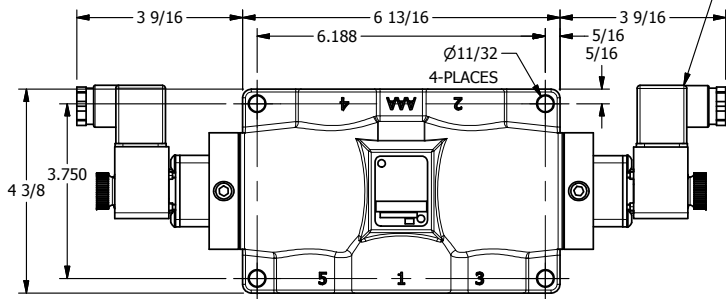

3/8" CORD GRIP DIN CAP INCLUDED
FORM A, ACC. TO EN 175301-803,
ISO 4400

AAA
PRODUCTS
INTERNATIONAL

**AAA PRODUCTS
INTERNATIONAL**
7114 Harry Hines Blvd
Dallas, TX 75235

TITLE: 3/4" SIDE PORT, DBL SOL, 3 POS,
SPR CTR, SOL SHFT, REGEN CTR SPL,
INTRINSICALLY SAFE, 24VDC, EXCLDR

DRAWING NO.:
DIM_ESY6DAL

THE INFORMATION CONTAINED WITHIN THIS DOCUMENT IS PROPRIETARY TO AAA PRODUCTS AND MAY NOT BE DISCLOSED WITHOUT PRIOR WRITTEN CONSENT