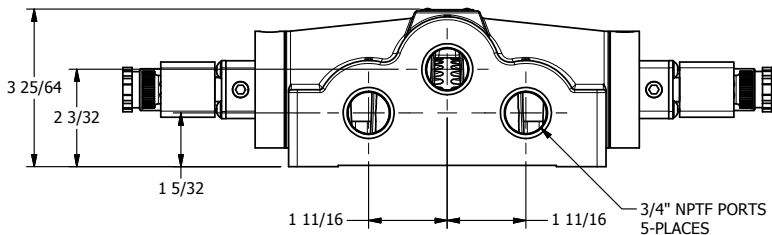

3/8" CORD GRIP DIN CAP INCLUDED
FORM A, ACC. TO EN 175301-803,
ISO 4400

AAA
PRODUCTS
INTERNATIONAL

**AAA PRODUCTS
INTERNATIONAL**
7114 Harry Hines Blvd
Dallas, TX 75235

TITLE: 3/4" SIDE PORT, DBL SOL, 3 POS,
SPR CTR, SOL SHFT, REGEN CTR SPL,
INTRINSICALLY SAFE, 24VDC, EXCLDR

DRAWING NO.:
DIM_ESY6DAL

THE INFORMATION CONTAINED WITHIN THIS DOCUMENT IS PROPRIETARY TO AAA PRODUCTS AND MAY NOT BE DISCLOSED WITHOUT PRIOR WRITTEN CONSENT