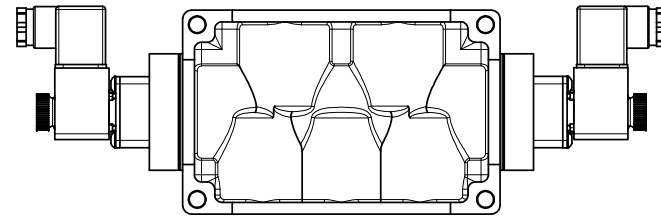

3/8" CORD GRIP DIN CAP INCLUDED
FORM A, ACC. TO EN 175301-803,
ISO 4400

AAA
PRODUCTS
INTERNATIONAL

**AAA PRODUCTS
INTERNATIONAL**
7114 Harry Hines Blvd
Dallas, TX 75235

TITLE: 3/4" SIDE PORT, DBL SOL, 3 POS,
SPR CTR, SOL SHFT, REGEN CTR SPL,
INTRINSICALLY SAFE, 24VDC, EXCLDR

DRAWING NO.:
DIM_ESY6DAL

THE INFORMATION CONTAINED WITHIN THIS DOCUMENT IS PROPRIETARY TO AAA PRODUCTS AND MAY NOT BE DISCLOSED WITHOUT PRIOR WRITTEN CONSENT