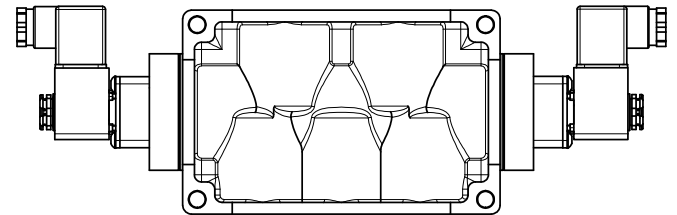

3/8" CORD GRIP DIN CAP INCLUDED  
FORM A, ACC. TO EN 175301-803,  
ISO 4400

**AAA**  
PRODUCTS  
INTERNATIONAL

**AAA PRODUCTS  
INTERNATIONAL**  
7114 Harry Hines Blvd  
Dallas, TX 75235

TITLE: 3/4" SIDE PORT, DBL SOL, 3 POS,  
SPR CTR, SOL SHFT, REGEN CTR SPL,  
INTR SAFE, 24VDC, SIDE VENT

DRAWING NO.:  
DIM\_ESY6DAC

THE INFORMATION CONTAINED WITHIN THIS DOCUMENT IS PROPRIETARY TO AAA PRODUCTS AND MAY NOT BE DISCLOSED WITHOUT PRIOR WRITTEN CONSENT