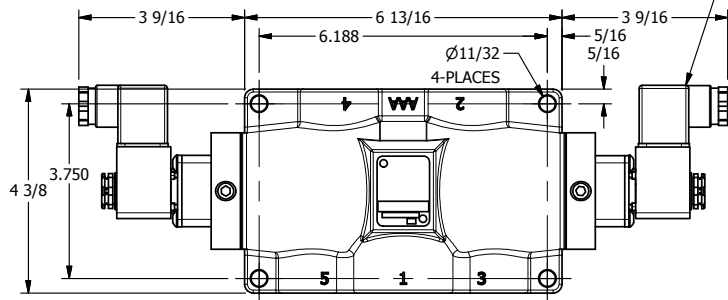

3/8" CORD GRIP DIN CAP INCLUDED  
FORM A, ACC. TO EN 175301-803,  
ISO 4400

**AAA**  
PRODUCTS  
INTERNATIONAL

**AAA PRODUCTS  
INTERNATIONAL**  
7114 Harry Hines Blvd  
Dallas, TX 75235

TITLE: 3/4" SIDE PORT, DBL SOL, 3 POS,  
SPR CTR, SOL SHFT, REGEN CTR SPL,  
INTR SAFE, 24VDC, SIDE VENT

DRAWING NO.:  
DIM\_ESY6DAC

THE INFORMATION CONTAINED WITHIN THIS DOCUMENT IS PROPRIETARY TO AAA PRODUCTS AND MAY NOT BE DISCLOSED WITHOUT PRIOR WRITTEN CONSENT