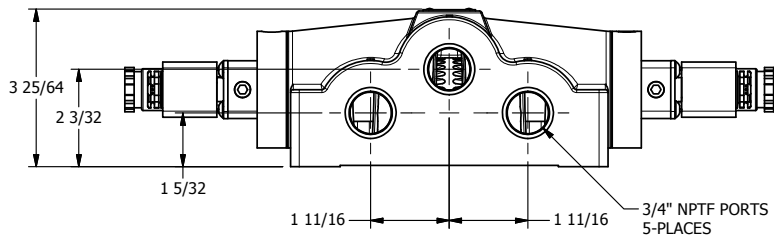

3/8" CORD GRIP DIN CAP INCLUDED  
FORM A, ACC. TO EN 175301-803,  
ISO 4400

**AAA**  
PRODUCTS  
INTERNATIONAL

**AAA PRODUCTS  
INTERNATIONAL**  
7114 Harry Hines Blvd  
Dallas, TX 75235

TITLE: 3/4" SIDE PORT, DBL SOL, 3 POS,  
SPR CTR, SOL SHFT, REGEN CTR SPL,  
INTR SAFE, 24VDC, SIDE VENT

DRAWING NO.:  
DIM\_ESY6DAC

THE INFORMATION CONTAINED WITHIN THIS DOCUMENT IS PROPRIETARY TO AAA PRODUCTS AND MAY NOT BE DISCLOSED WITHOUT PRIOR WRITTEN CONSENT