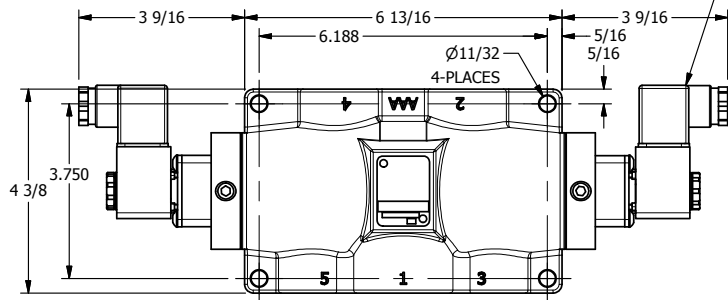

3/8" CORD GRIP DIN CAP INCLUDED
FORM A, ACC. TO EN 175301-803,
ISO 4400

1 21/32

AAA
PRODUCTS
INTERNATIONAL

**AAA PRODUCTS
INTERNATIONAL**
7114 Harry Hines Blvd
Dallas, TX 75235

TITLE: 3/4" SIDE PORT, DBL SOL, 3 POS,
SPR CTR, SOL SHFT, REGEN CTR SPL,
INTRINSICALLY SAFE, 24VDC

DRAWING NO.:
DIM_ESY6DA

THE INFORMATION CONTAINED WITHIN THIS DOCUMENT IS PROPRIETARY TO AAA PRODUCTS AND MAY NOT BE DISCLOSED WITHOUT PRIOR WRITTEN CONSENT