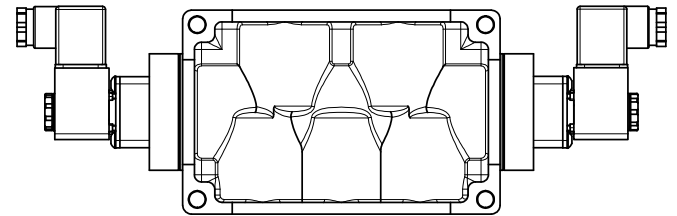

3/8" CORD GRIP DIN CAP INCLUDED
FORM A, ACC. TO EN 175301-803,
ISO 4400

1 21/32

AAA
PRODUCTS
INTERNATIONAL

**AAA PRODUCTS
INTERNATIONAL**
7114 Harry Hines Blvd
Dallas, TX 75235

TITLE: 3/4" SIDE PORT, DBL SOL, 3 POS,
SPR CTR, SOL SHFT, REGEN CTR SPL,
INTRINSICALLY SAFE, 24VDC

DRAWING NO.:
DIM_ESY6DA

THE INFORMATION CONTAINED WITHIN THIS DOCUMENT IS PROPRIETARY TO AAA PRODUCTS AND MAY NOT BE DISCLOSED WITHOUT PRIOR WRITTEN CONSENT