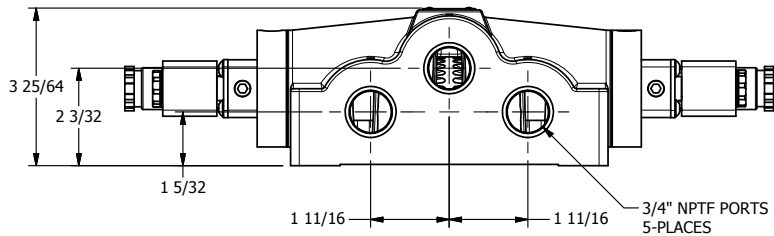

3/8" CORD GRIP DIN CAP INCLUDED
FORM A, ACC. TO EN 175301-803,
ISO 4400

1 21/32

AAA
PRODUCTS
INTERNATIONAL

**AAA PRODUCTS
INTERNATIONAL**
7114 Harry Hines Blvd
Dallas, TX 75235

TITLE: 3/4" SIDE PORT, DBL SOL, 3 POS,
SPR CTR, SOL SHFT, REGEN CTR SPL,
INTRINSICALLY SAFE, 24VDC

DRAWING NO.:
DIM_ESY6DA

THE INFORMATION CONTAINED WITHIN THIS DOCUMENT IS PROPRIETARY TO AAA PRODUCTS AND MAY NOT BE DISCLOSED WITHOUT PRIOR WRITTEN CONSENT