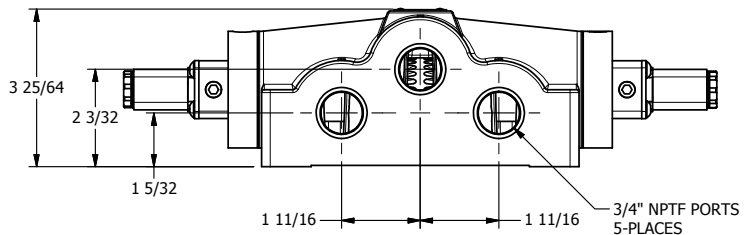

4

3

2

1

AAA
PRODUCTS
INTERNATIONAL

**AAA PRODUCTS
INTERNATIONAL**
7114 Harry Hines Blvd
Dallas, TX 75235

TITLE: 3/4" SIDE PORT, DBL SOL, 3 POS,
SPR CTR, SOL SHFT, REGEN CTR SPL

DRAWING NO.:
DIM_ESY6D