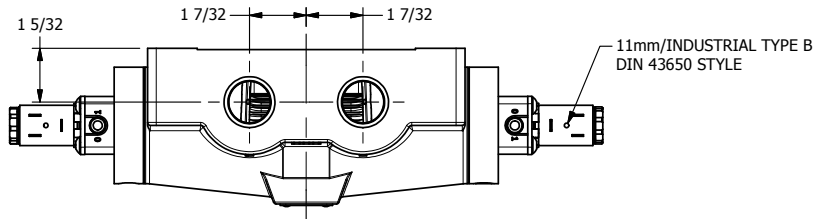

4

3

2

1

AAA
PRODUCTS
INTERNATIONAL

**AAA PRODUCTS
INTERNATIONAL**
7114 Harry Hines Blvd
Dallas, TX 75235

TITLE: 3/4" SIDE PORT, DBL SOL, 3 POS,
SPR CTR, SOL SHFT, REGEN CTR SPL

DRAWING NO.:
DIM_ESY6D