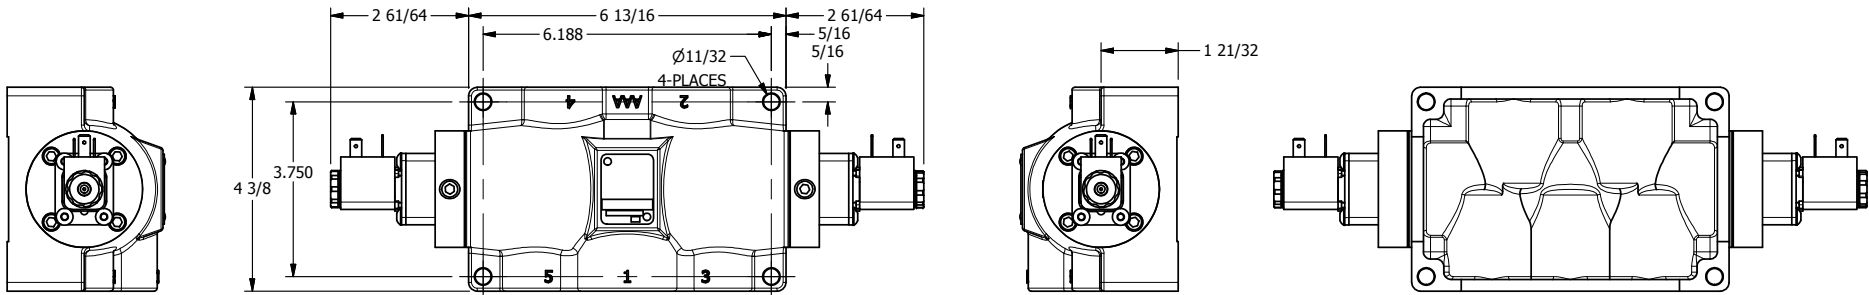

4

3

2

1

AAA
PRODUCTS
INTERNATIONAL

**AAA PRODUCTS
INTERNATIONAL**
7114 Harry Hines Blvd
Dallas, TX 75235

TITLE: 3/4" SIDE PORT, DBL SOL, 3 POS,
SPR CTR, SOL SHFT, REGEN CTR SPL

DRAWING NO.:
DIM_ESY6D