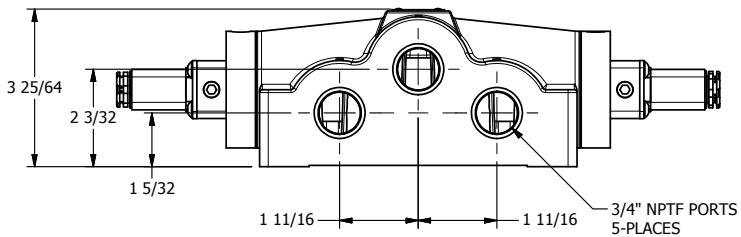

4

3

2

1

AAA
PRODUCTS
INTERNATIONAL

**AAA PRODUCTS
INTERNATIONAL**
7114 Harry Hines Blvd
Dallas, TX 75235

TITLE: 3/4" SIDE PORT, DBL SOL, 3 POS,
SPR CTR, SOL SHFT, CLSD CTR SPL,
SIDE VENT

DRAWING NO.:
DIM_ESY6C