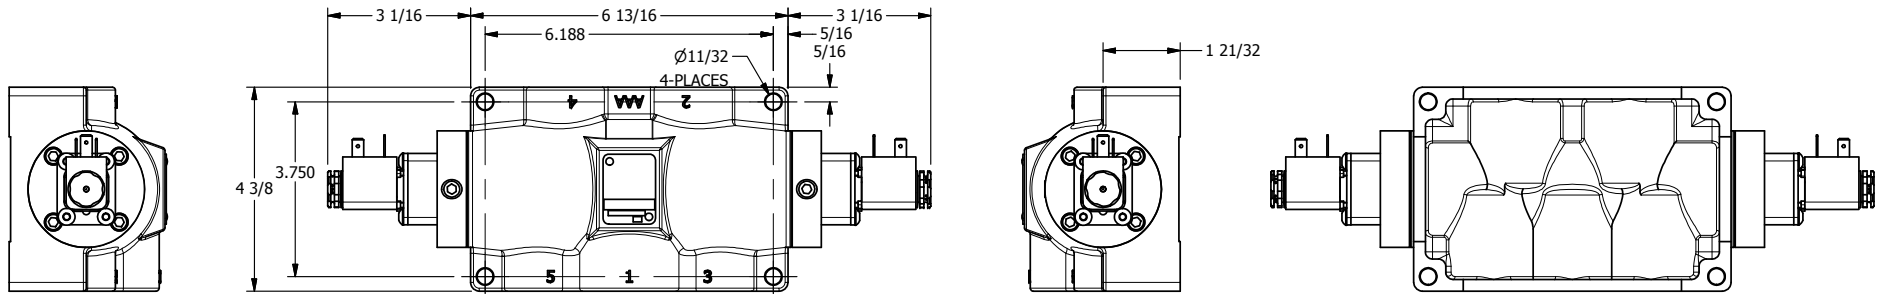

4

3

2

1

AAA
PRODUCTS
INTERNATIONAL

**AAA PRODUCTS
INTERNATIONAL**
7114 Harry Hines Blvd
Dallas, TX 75235

TITLE: 3/4" SIDE PORT, DBL SOL, 3 POS,
SPR CTR, SOL SHFT, CLSD CTR SPL,
SIDE VENT

DRAWING NO.:
DIM_ESY6C