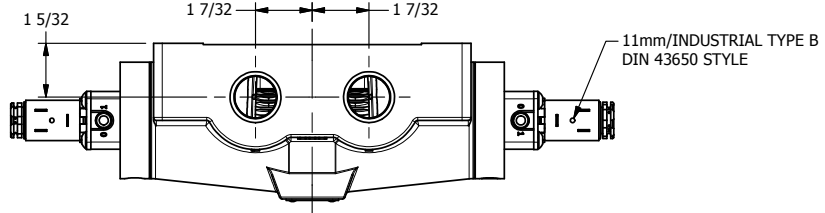

4

3

2

1

AAA
PRODUCTS
INTERNATIONAL

**AAA PRODUCTS
INTERNATIONAL**
7114 Harry Hines Blvd
Dallas, TX 75235

TITLE: 3/4" SIDE PORT, DBL SOL, 3 POS,
SPR CTR, SOL SHFT, CLSD CTR SPL,
SIDE VENT

DRAWING NO.:
DIM_ESY6C