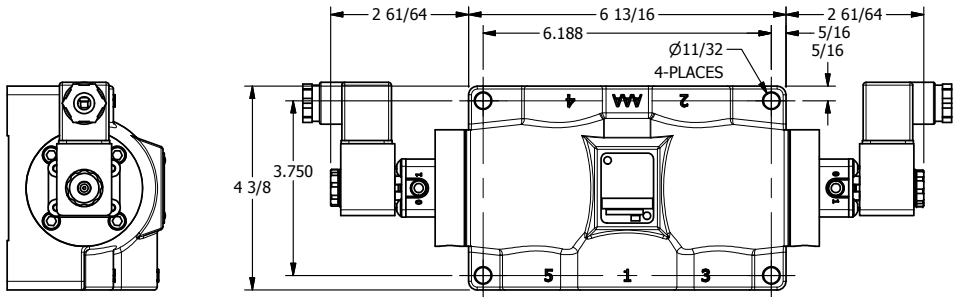

3/8" CORD GRIP DIN CAP INCLUDED
FORM A, ACC. TO EN 175301-803, ISO 4400

AAA
PRODUCTS
INTERNATIONAL

**AAA PRODUCTS
INTERNATIONAL**
7114 Harry Hines Blvd
Dallas, TX 75235

TITLE: 3/4" SIDE PORT, DBL SOL, 3 POS,
SPR CTR, SOL SHFT, CLSD CTR SPL,
INTR SAFE, EXT PILOT

DRAWING NO.:
DIM_ESY6AZ

THE INFORMATION CONTAINED WITHIN THIS DOCUMENT IS PROPRIETARY TO AAA PRODUCTS AND MAY NOT BE DISCLOSED WITHOUT PRIOR WRITTEN CONSENT