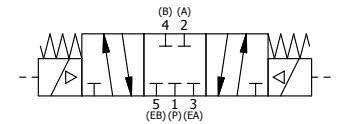

3/8" CORD GRIP DIN CAP INCLUDED
FORM A, ACC. TO EN 175301-803, ISO 4400

AAA
PRODUCTS
INTERNATIONAL

**AAA PRODUCTS
INTERNATIONAL**
7114 Harry Hines Blvd
Dallas, TX 75235

TITLE: 3/4" SIDE PORT, DBL SOL, 3 POS,
SPR CTR, SOL SHFT, CLSD CTR SPL,
INTR SAFE, EXT PILOT