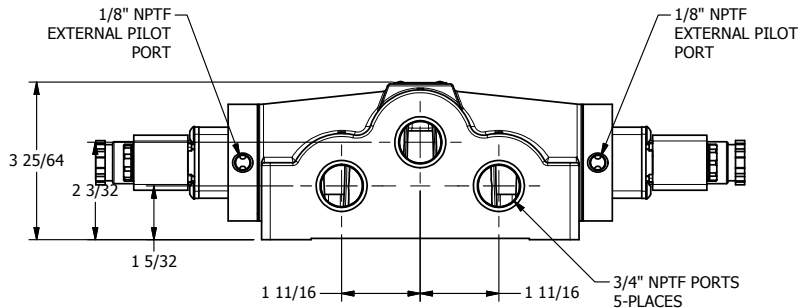

3/8" CORD GRIP DIN CAP INCLUDED
FORM A, ACC. TO EN 175301-803, ISO 4400

AAA
PRODUCTS
INTERNATIONAL

**AAA PRODUCTS
INTERNATIONAL**
7114 Harry Hines Blvd
Dallas, TX 75235

TITLE: 3/4" SIDE PORT, DBL SOL, 3 POS,
SPR CTR, SOL SHFT, CLSD CTR SPL,
INTR SAFE, EXT PILOT

DRAWING NO.:
DIM_ESY6AZ

THE INFORMATION CONTAINED WITHIN THIS DOCUMENT IS PROPRIETARY TO AAA PRODUCTS AND MAY NOT BE DISCLOSED WITHOUT PRIOR WRITTEN CONSENT