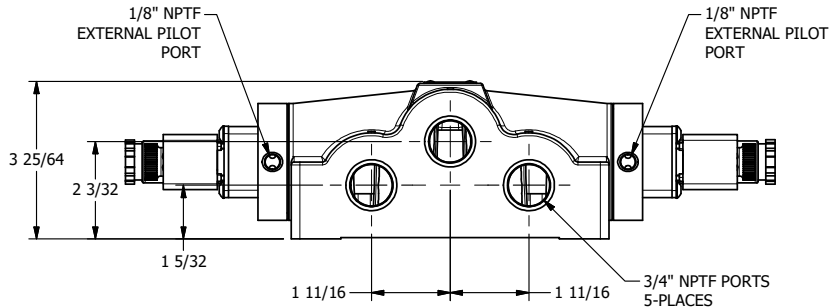

3/8" CORD GRIP DIN CAP INCLUDED
FORM A, ACC. TO EN 175301-803, ISO 4400

AAA
PRODUCTS
INTERNATIONAL

**AAA PRODUCTS
INTERNATIONAL**
7114 Harry Hines Blvd
Dallas, TX 75235

TITLE: 3/4" SIDE PORT, DBL SOL, 3 POS,
CLSD SPR CTR, INTR SAFE,
DUST EXCLDR, EXT PILOT

DRAWING NO.:
DIM_ESY6ALZ

THE INFORMATION CONTAINED WITHIN THIS DOCUMENT IS PROPRIETARY TO AAA PRODUCTS AND MAY NOT BE DISCLOSED WITHOUT PRIOR WRITTEN CONSENT