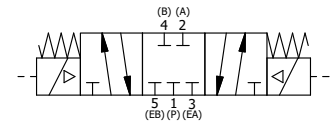

3/8" CORD GRIP DIN CAP INCLUDED
FORM A, ACC. TO EN 175301-803, ISO 4400

AAA
PRODUCTS
INTERNATIONAL

**AAA PRODUCTS
INTERNATIONAL**
7114 Harry Hines Blvd
Dallas, TX 75235

TITLE: 3/4" SIDE PORT, DBL SOL, 3 POS,
CLSD SPR CTR, INTR SAFE,
DUST EXCLDR, EXT PILOT