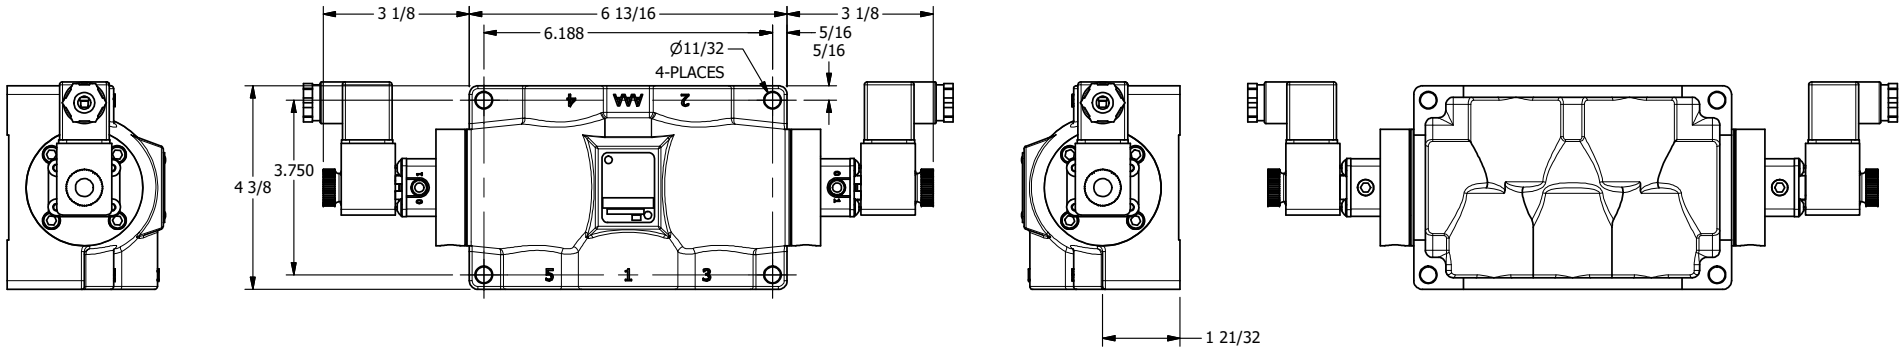

3/8" CORD GRIP DIN CAP INCLUDED
FORM A, ACC. TO EN 175301-803, ISO 4400

AAA
PRODUCTS
INTERNATIONAL

**AAA PRODUCTS
INTERNATIONAL**
7114 Harry Hines Blvd
Dallas, TX 75235

TITLE: 3/4" SIDE PORT, DBL SOL, 3 POS,
CLSD SPR CTR, INTR SAFE,
DUST EXCLDR, EXT PILOT

DRAWING NO.:
DIM_ESY6ALZ

THE INFORMATION CONTAINED WITHIN THIS DOCUMENT IS PROPRIETARY TO AAA PRODUCTS AND MAY NOT BE DISCLOSED WITHOUT PRIOR WRITTEN CONSENT