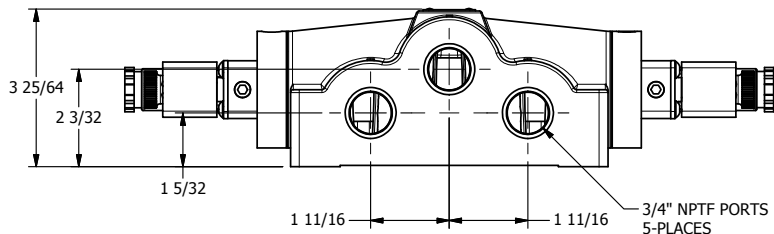

3/8" CORD GRIP DIN CAP INCLUDED
FORM A, ACC. TO EN 175301-803,
ISO 4400

1 21/32

AAA
PRODUCTS
INTERNATIONAL

**AAA PRODUCTS
INTERNATIONAL**
7114 Harry Hines Blvd
Dallas, TX 75235

TITLE: 3/4" SIDE PORT, DBL SOL, 3 POS,
SPR CTR, SOL SHFT, CLSD CTR SPL,
INTRINSICALLY SAFE, 24VDC, EXCLDR

DRAWING NO.:
DIM_ESY6AL

THE INFORMATION CONTAINED WITHIN THIS DOCUMENT IS PROPRIETARY TO AAA PRODUCTS AND MAY NOT BE DISCLOSED WITHOUT PRIOR WRITTEN CONSENT