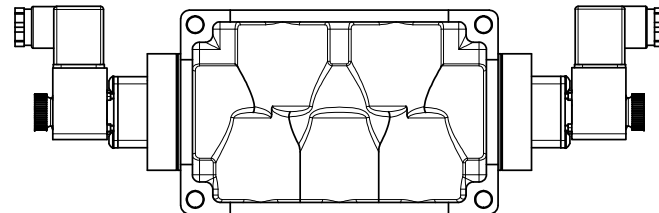

3/8" CORD GRIP DIN CAP INCLUDED
FORM A, ACC. TO EN 175301-803,
ISO 4400

1 21/32

AAA
PRODUCTS
INTERNATIONAL

**AAA PRODUCTS
INTERNATIONAL**
7114 Harry Hines Blvd
Dallas, TX 75235

TITLE: 3/4" SIDE PORT, DBL SOL, 3 POS,
SPR CTR, SOL SHFT, CLSD CTR SPL,
INTRINSICALLY SAFE, 24VDC, EXCLDR

DRAWING NO.:
DIM_ESY6AL

THE INFORMATION CONTAINED WITHIN THIS DOCUMENT IS PROPRIETARY TO AAA PRODUCTS AND MAY NOT BE DISCLOSED WITHOUT PRIOR WRITTEN CONSENT