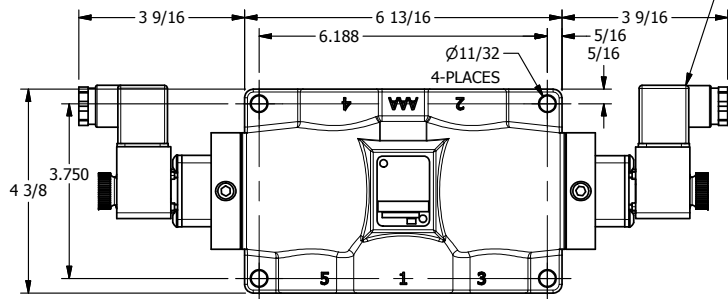

3/8" CORD GRIP DIN CAP INCLUDED
FORM A, ACC. TO EN 175301-803,
ISO 4400

1 21/32

AAA
PRODUCTS
INTERNATIONAL

**AAA PRODUCTS
INTERNATIONAL**
7114 Harry Hines Blvd
Dallas, TX 75235

TITLE: 3/4" SIDE PORT, DBL SOL, 3 POS,
SPR CTR, SOL SHFT, CLSD CTR SPL,
INTRINSICALLY SAFE, 24VDC, EXCLDR

DRAWING NO.:
DIM_ESY6AL

THE INFORMATION CONTAINED WITHIN THIS DOCUMENT IS PROPRIETARY TO AAA PRODUCTS AND MAY NOT BE DISCLOSED WITHOUT PRIOR WRITTEN CONSENT