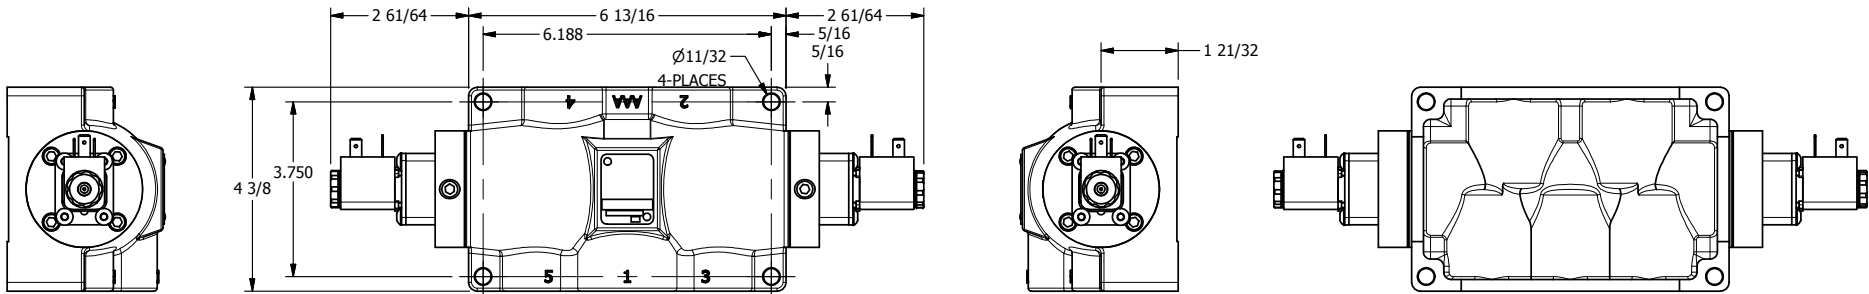

4

3

2

1

**AAA**  
PRODUCTS  
INTERNATIONAL

**AAA PRODUCTS  
INTERNATIONAL**  
7114 Harry Hines Blvd  
Dallas, TX 75235

TITLE: 3/4" SIDE PORT, DBL SOL, 3 POS,  
SPR CTR, SOL SHFT, CLSD CTR SPL

DRAWING NO.: DIM\_ESY6