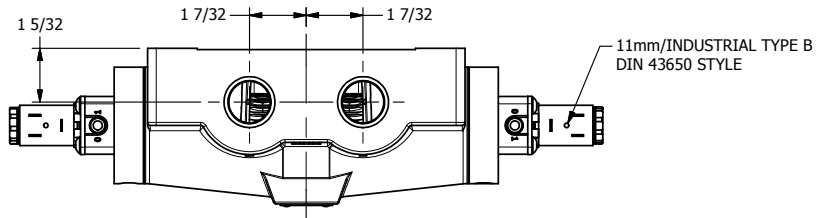

4

3

2

1

**AAA**  
PRODUCTS  
INTERNATIONAL

**AAA PRODUCTS  
INTERNATIONAL**  
7114 Harry Hines Blvd  
Dallas, TX 75235

TITLE: 3/4" SIDE PORT, DBL SOL, 3 POS,  
SPR CTR, SOL SHFT, CLSD CTR SPL

DRAWING NO.: DIM\_ESY6