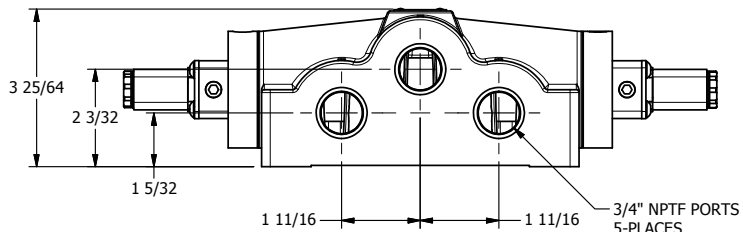

4

3

2

1

**AAA**  
PRODUCTS  
INTERNATIONAL

**AAA PRODUCTS  
INTERNATIONAL**  
7114 Harry Hines Blvd  
Dallas, TX 75235

TITLE: 3/4" SIDE PORT, DBL SOL, 3 POS,  
SPR CTR, SOL SHFT, CLSD CTR SPL

DRAWING NO.: DIM\_ESY6