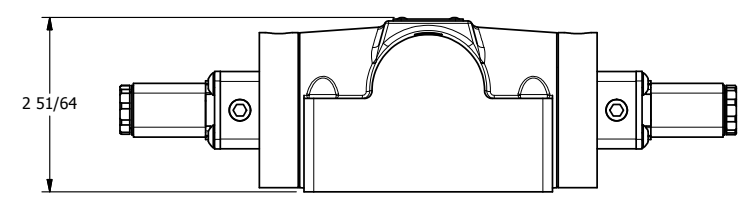

4

3

2

1

**AAA**  
PRODUCTS  
INTERNATIONAL

**AAA PRODUCTS  
INTERNATIONAL**  
7114 Harry Hines Blvd  
Dallas, TX 75235

TITLE: 1/2" SUBPLATE, DBL SOL, 3 POS,  
SPR CTR, SOL SHFT, CLSD CTR SPL,  
EXT PILOT

DRAWING NO.:  
DIM\_ESY4PZ