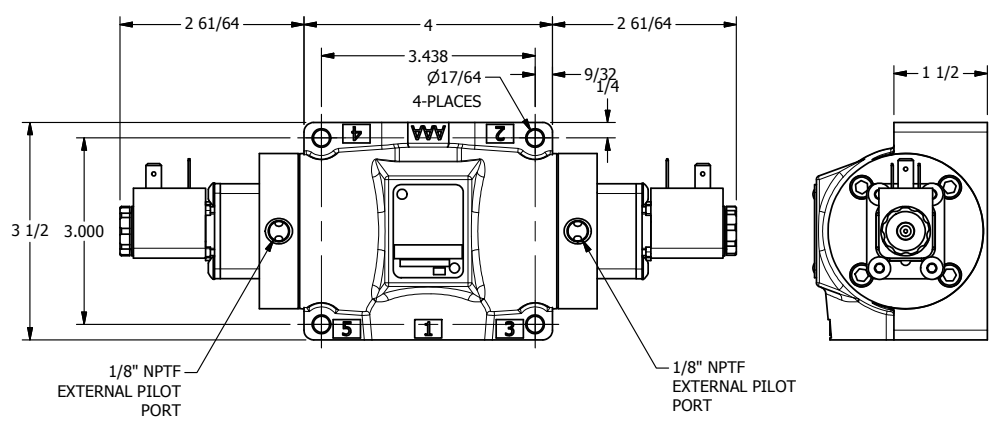

4

3

2

1

**AAA**  
PRODUCTS  
INTERNATIONAL

**AAA PRODUCTS  
INTERNATIONAL**  
7114 Harry Hines Blvd  
Dallas, TX 75235

TITLE: 1/2" SUBPLATE, DBL SOL, 3 POS,  
SPR CTR, SOL SHFT, CLSD CTR SPL,  
EXT PILOT

DRAWING NO.:  
DIM\_ESY4PZ