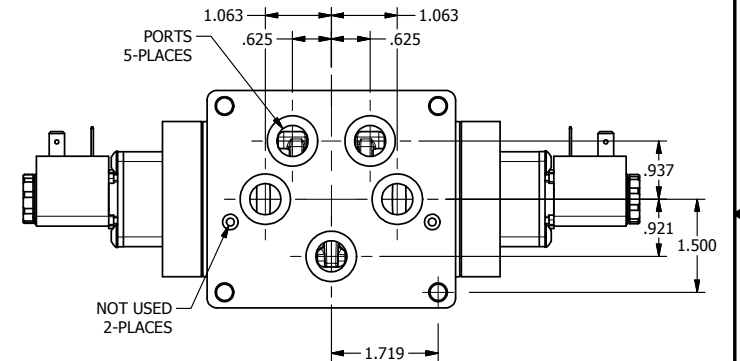

4

3

2

1

**AAA**  
PRODUCTS  
INTERNATIONAL

**AAA PRODUCTS  
INTERNATIONAL**  
7114 Harry Hines Blvd  
Dallas, TX 75235

TITLE: 1/2" SUBPLATE, DBL SOL, 3 POS,  
SPR CTR, SOL SHFT, CLSD CTR SPL,  
EXT PILOT

DRAWING NO.:  
DIM\_ESY4PZ