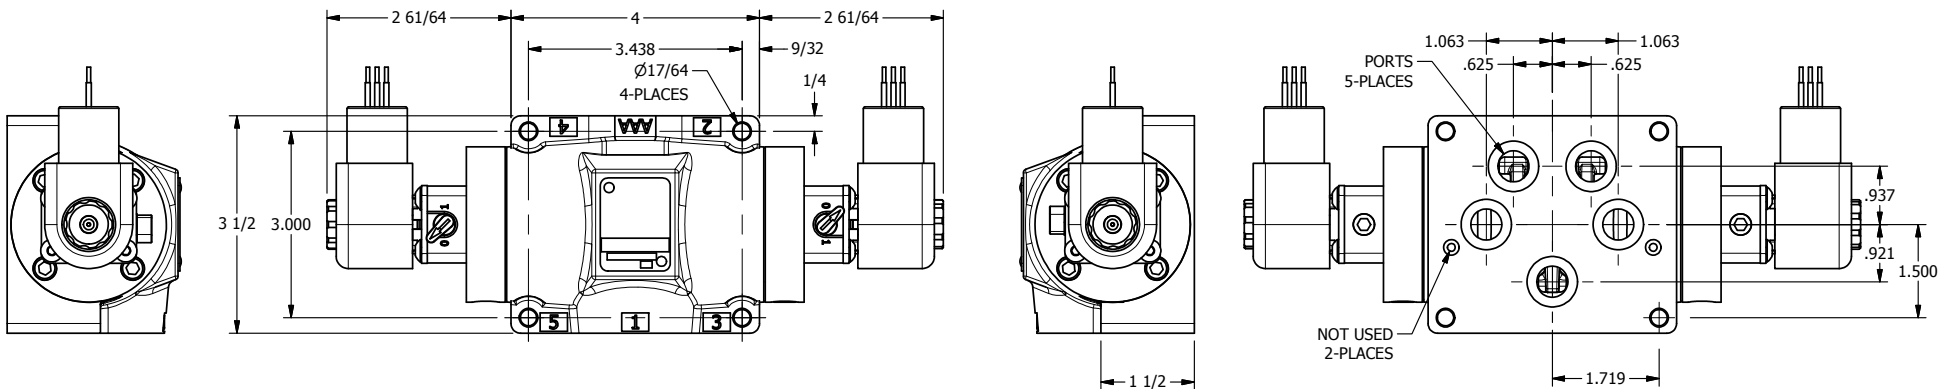

4

3

2

1

AAA
PRODUCTS
INTERNATIONAL

**AAA PRODUCTS
INTERNATIONAL**
7114 Harry Hines Blvd
Dallas, TX 75235

TITLE: 1/2" SUBPLATE, DBL SOL, 3 POS,
SPR CTR, SOL SHFT, CLSD CTR SPL,
EXPL PROOF, LCKNG OVRD

DRAWING NO.:
DIM_ESY4PX0