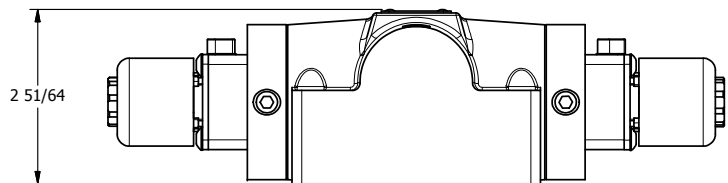

4

3

2

1

AAA
PRODUCTS
INTERNATIONAL

**AAA PRODUCTS
INTERNATIONAL**
7114 Harry Hines Blvd
Dallas, TX 75235

TITLE: 1/2" SUBPLATE, DBL SOL, 3 POS,
SPR CTR, SOL SHFT, CLSD CTR SPL,
EXPL PROOF, LCKNG OVRD

DRAWING NO.:
DIM_ESY4PX0