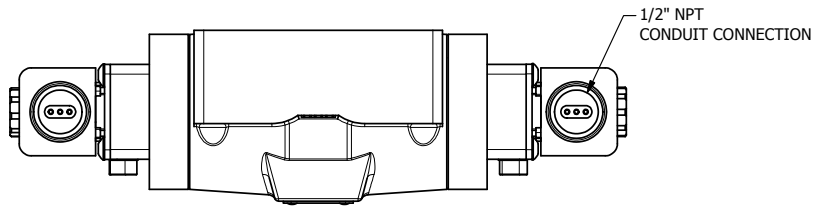

4

3

2

1

AAA
PRODUCTS
INTERNATIONAL

**AAA PRODUCTS
INTERNATIONAL**
7114 Harry Hines Blvd
Dallas, TX 75235

TITLE: 1/2" SUBPLATE, DBL SOL, 3 POS,
SPR CTR, SOL SHFT, CLSD CTR SPL,
EXPL PROOF, LCKNG OVRD

DRAWING NO.:
DIM_ESY4PX0