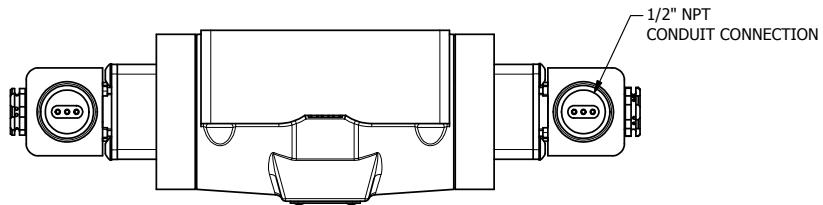

4

3

2

1

1/2" NPT
CONDUIT CONNECTION

AAA
PRODUCTS
INTERNATIONAL

**AAA PRODUCTS
INTERNATIONAL**
7114 Harry Hines Blvd
Dallas, TX 75235

TITLE: 1/2" SUBPLATE, DBL SOL, 3 POS,
SPR CTR, SOL SHFT, CLSD CTR SPL,
EXPLOSION PROOF, SIDE VENT