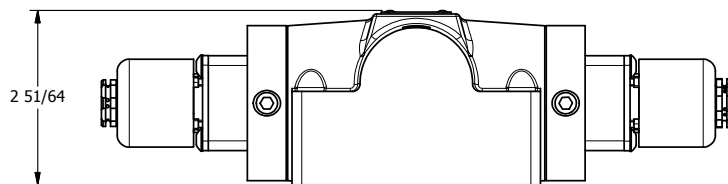

4

3

2

1

1/2" NPT
CONDUIT CONNECTION

AAA
PRODUCTS
INTERNATIONAL

**AAA PRODUCTS
INTERNATIONAL**
7114 Harry Hines Blvd
Dallas, TX 75235

TITLE: 1/2" SUBPLATE, DBL SOL, 3 POS,
SPR CTR, SOL SHFT, CLSD CTR SPL,
EXPLOSION PROOF, SIDE VENT

DRAWING NO.:
DIM_ESY4PXC

THE INFORMATION CONTAINED WITHIN THIS DOCUMENT IS PROPRIETARY TO AAA PRODUCTS AND MAY NOT BE DISCLOSED WITHOUT PRIOR WRITTEN CONSENT

4

3

2

1

B

B