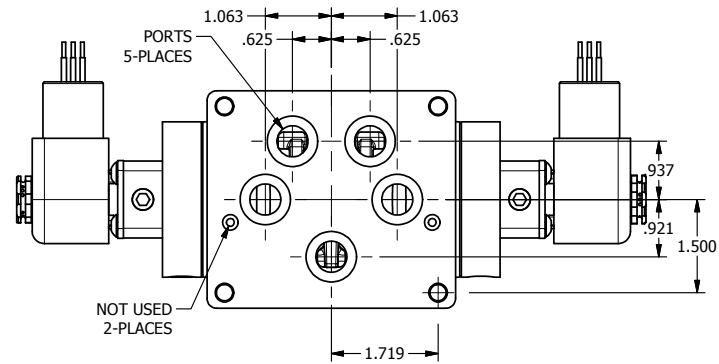

4

3

2

1

1/2" NPT
CONDUIT CONNECTION

AAA
PRODUCTS
INTERNATIONAL

**AAA PRODUCTS
INTERNATIONAL**
7114 Harry Hines Blvd
Dallas, TX 75235

TITLE: 1/2" SUBPLATE, DBL SOL, 3 POS,
SPR CTR, SOL SHFT, CLSD CTR SPL,
EXPLOSION PROOF, SIDE VENT

DRAWING NO.:
DIM_ESY4PXC

THE INFORMATION CONTAINED WITHIN THIS DOCUMENT IS PROPRIETARY TO AAA PRODUCTS AND MAY NOT BE DISCLOSED WITHOUT PRIOR WRITTEN CONSENT

4

3

2

1

B

B