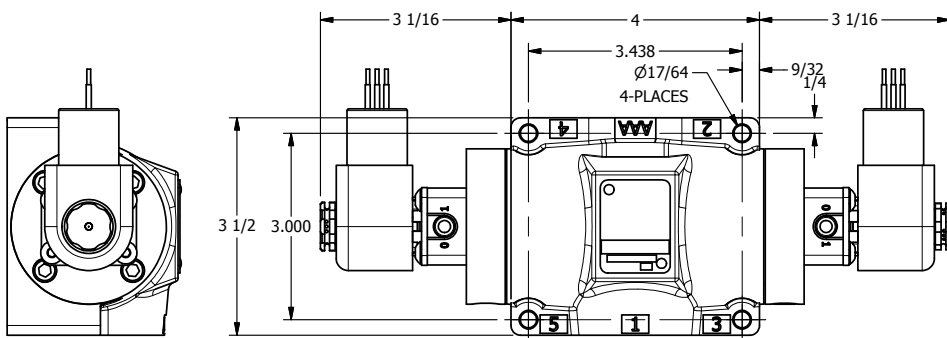

4

3

2

1

1/2" NPT
CONDUIT CONNECTION

AAA
PRODUCTS
INTERNATIONAL

**AAA PRODUCTS
INTERNATIONAL**
7114 Harry Hines Blvd
Dallas, TX 75235

TITLE: 1/2" SUBPLATE, DBL SOL, 3 POS,
SPR CTR, SOL SHFT, CLSD CTR SPL,
EXPLOSION PROOF, SIDE VENT

DRAWING NO.:
DIM_ESY4PXC

THE INFORMATION CONTAINED WITHIN THIS DOCUMENT IS PROPRIETARY TO AAA PRODUCTS AND MAY NOT BE DISCLOSED WITHOUT PRIOR WRITTEN CONSENT

4

3

2

1

B

B